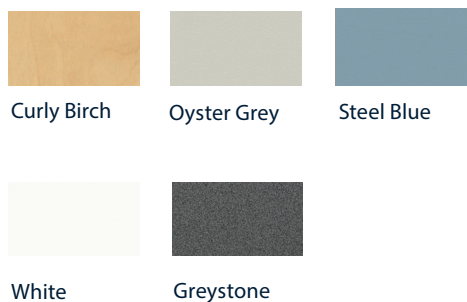

BENSON TABLE

CODE: RET197

PRODUCT DESCRIPTION

The Eternity laptop table features a powdercoat cantilever frame in white that slides conveniently under lounges or sofas.

OPTIONS

- Wide range of table top colours (see House Colours)
- Writable Top (Wilsonart Markerboard / Laminex Diamond Gloss)
- Frame colour (See House Colours)
- Custom sizes
- Compact laminate

COMPOSITION

- 18mm Laminate top (Laminex E0 board)
- 38mm round steel tube legs

SPECIFICATIONS

W580 D520 H720* or Adjustable (545 - 750)

Core Range

Premium Range

FRAME COLOURS