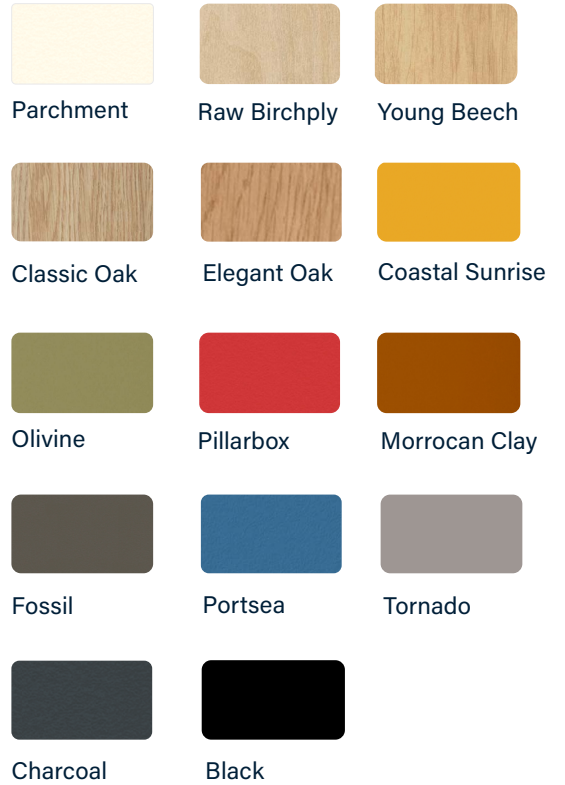

SPECIFICATIONS

W1200 D600 H1050

OPTIONS

Wide range of table colours

COMPOSITION

18mm Laminate top (Laminex E0 board)
Castors
Lockable storage
Pull out table top at 720mm height

Standard Range

Premium Range