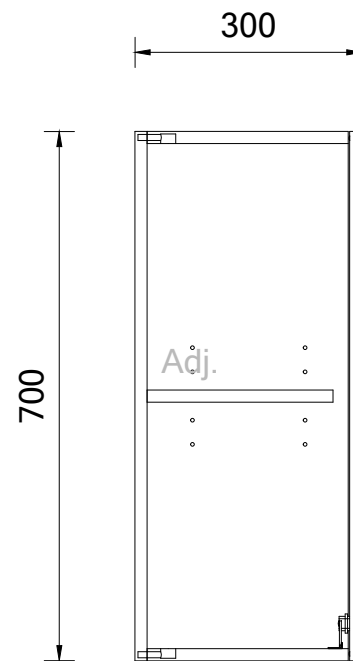

Plan View
RECW06 (L)

1:10

Elevation 1
RECW06 (L)

1:10

Section A
RECW06 (L)

1:10

BATGER
161-165 Magowar Road,
Girraween, NSW 2145
www.batger.com.au

Project	BATGER
Item	RECW06
Description	Overhead Cupboard 600mm
Scale	1:10
Drawing #	BATGER_RECW06

Item	Description
Exterior	Laminex - 16mm White Flint E0 MR MDF w/ matching 2mm edgetape
Interior	Laminex - 16mm White Flint E0 MR MDF w/ matching 2mm edgetape
Handles	Education Handle, D-Pull Handle, Bow Handle, Knob (Chrome)
Hinges	Hettich - Sensys 165°

Revision: A	Date Drawn: 03.04.24
Scale: 1:10	
Page: 1 of 1	
Drawn By: Jarrod	