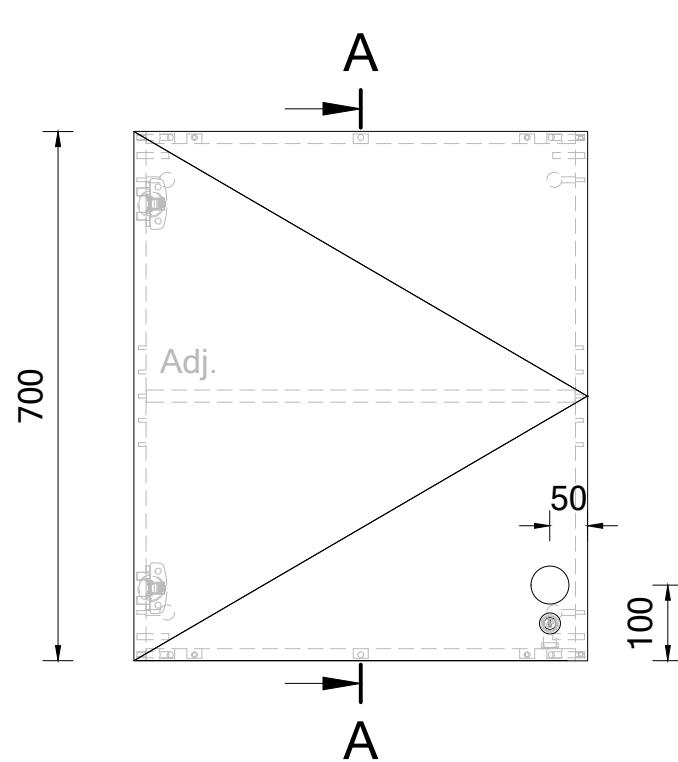

Plan View
RECW06 (L)

1:10

Elevation 1
RECW06 (L)

1:10

Section A
RECW06 (L)

1:10

BATGER
161-165 Magowar Road,
Girraween, NSW 2145
www.batger.com.au

Project	BATGER
Item	RECW06
Description	Overhead Cupboard 600mm
Scale	1:10
Drawing #	BATGER_RECW06

Item	Description
Exterior	Laminex - 16mm White Flint E0 MR MDF w/ matching 2mm edgetape
Interior	Laminex - 16mm White Flint E0 MR MDF w/ matching 2mm edgetape
Handles	Education Handle, D-Pull Handle, Bow Handle, Knob (Chrome)
Hinges	Hettich - Sensys 165°

Revision: A	Date Drawn: 03.04.24
Scale: 1:10	
Page: 1 of 1	
Drawn By: Jarrod	