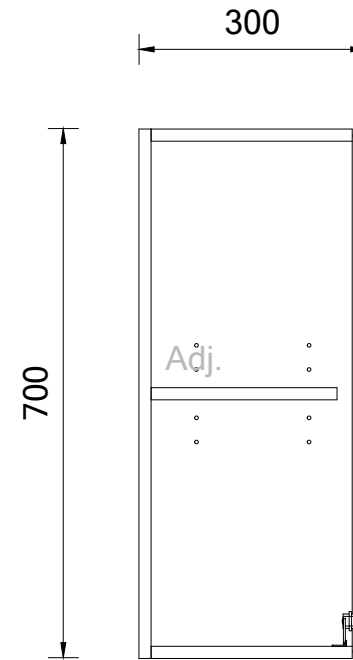

Plan View  
RECW04 (L)

1:10

Elevation 1  
RECW04 (L)

1:10

Section A  
RECW04 (L)

1:10

**BATGER**  
161-165 Magowar Road,  
Girraween, NSW 2145  
www.batger.com.au

Project	BATGER
Item	RECW04
Description	Overhead Cupboard 500mm
Scale	1:10
Drawing #	BATGER_RECW04

Item	Description
Exterior	Laminex - 16mm White Flint E0 MR MDF w/ matching 2mm edgetape
Interior	Laminex - 16mm White Flint E0 MR MDF w/ matching 2mm edgetape
Handles	Education Handle, D-Pull Handle, Bow Handle, Knob (Chrome)
Hinges	Hettich - Sensys 165°

Revision: A	Date Drawn: 03.04.24
Scale: 1:10	
Page: 1 of 1	
Drawn By: Jarrod	<b>BATGER</b>