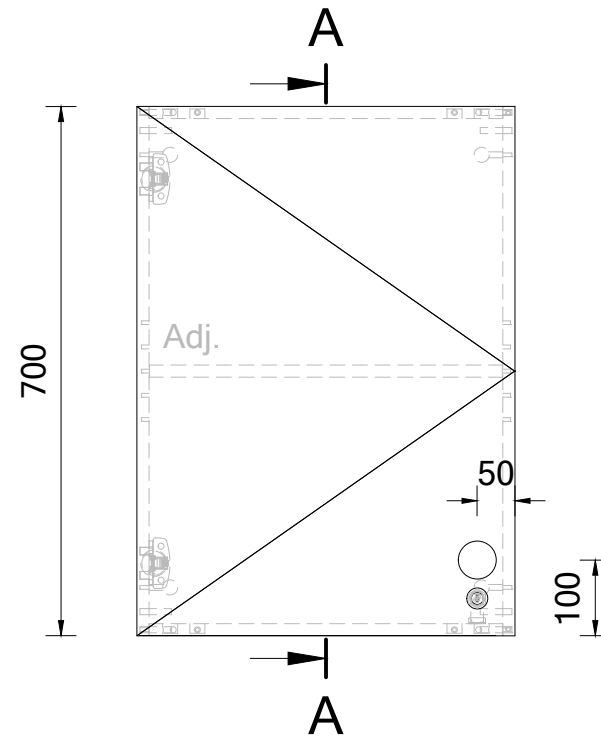

Plan View  
RECW04 (L)

1:10

Elevation 1  
RECW04 (L)

1:10

Section A  
RECW04 (L)

1:10

**BATGER**  
161-165 Magowar Road,  
Girraween, NSW 2145  
www.batger.com.au

Project	BATGER
Item	RECW04
Description	Overhead Cupboard 500mm
Scale	1:10
Drawing #	BATGER_RECW04

Item	Description
Exterior	Laminex - 16mm White Flint E0 MR MDF w/ matching 2mm edgetape
Interior	Laminex - 16mm White Flint E0 MR MDF w/ matching 2mm edgetape
Handles	Education Handle, D-Pull Handle, Bow Handle, Knob (Chrome)
Hinges	Hettich - Sensys 165°

Revision: A	Date Drawn: 03.04.24
Scale: 1:10	
Page: 1 of 1	
Drawn By: Jarrod	<b>BATGER</b>