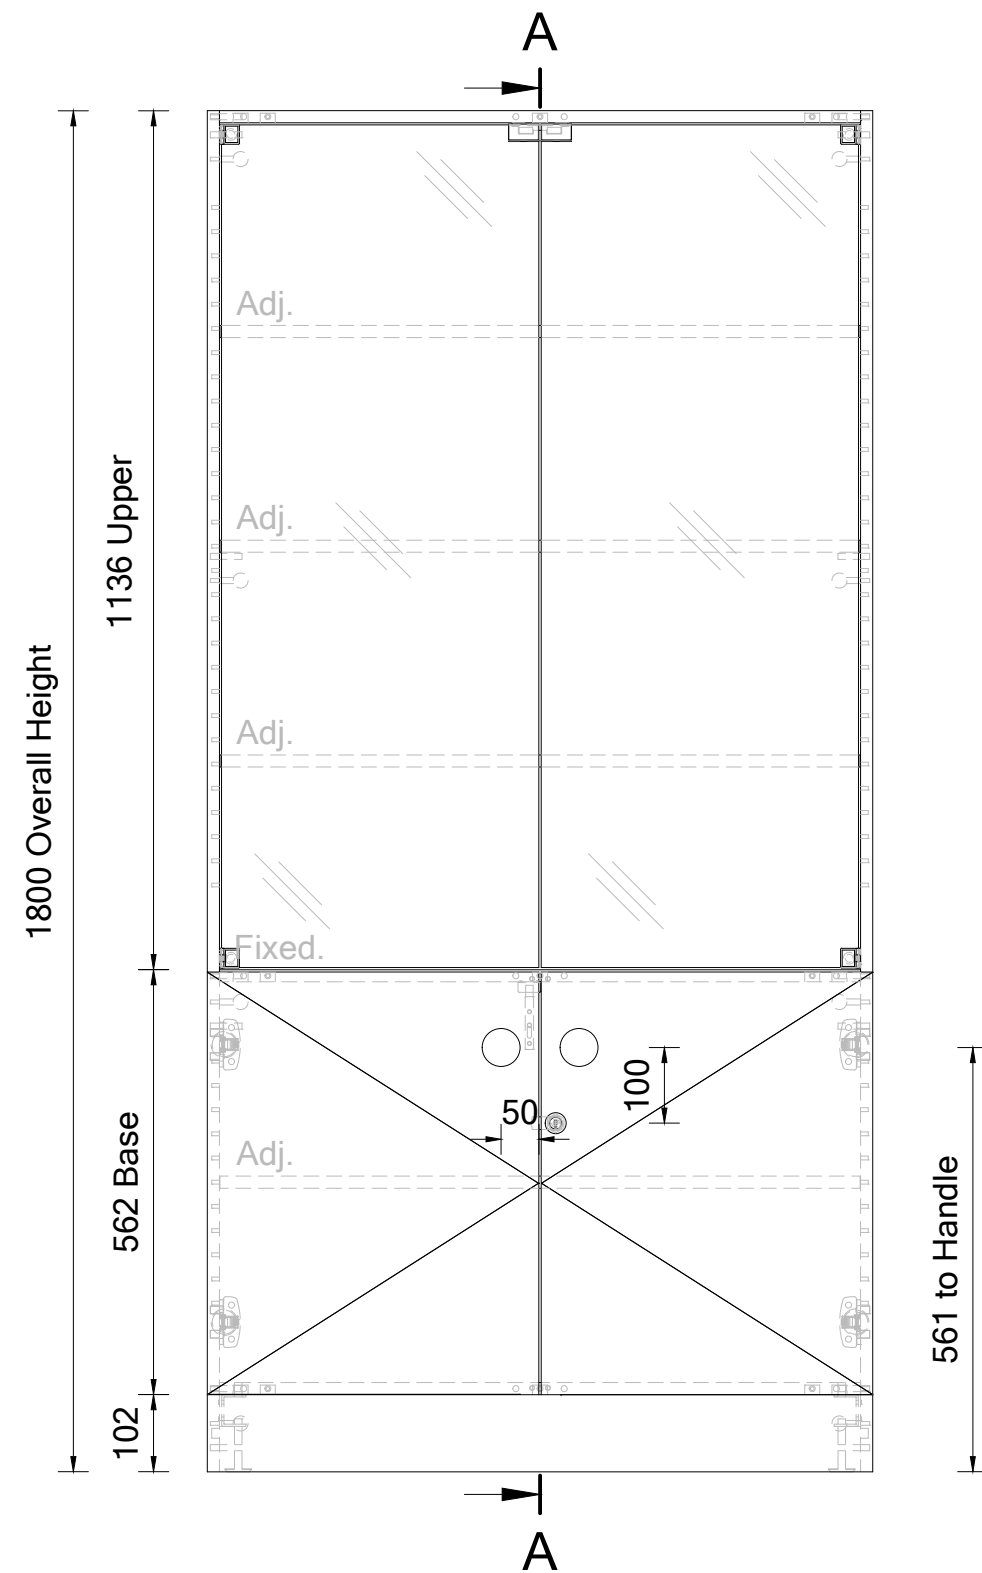

Plan View

REC95 - Education Handle

1:10

Elevation 1

REC95 - Education Handle

1:10

Section A

REC95 - Education Handle

1:10

BATGER
161-165 Magowar Road,
Girraween, NSW 2145
www.batger.com.au

Project	BATGER
Item	REC95 - Education Handle
Description	Glass Double Door Cabinet 1800mm H
Scale	1:10
Drawing #	BATGER_REC95

Item	Description
Exterior	Laminex - 16mm White Flint E0 MR MDF w/ matching 2mm edgetape
Interior	Laminex - 16mm White Flint E0 MR MDF w/ matching 2mm edgetape
Kick Face	Laminex - 16mm White Flint E0 MR MDF w/ matching 2mm edgetape
Handle	Education Handle, D-Handle, Bow Handle, Knob (Chrome)
Hinges	Hettich - Sensys 165°
Glass	6mm Glass - Polish Edges

Revision: A	Date Drawn: 25.03.24
Scale: 1:10	
Page: 1 of 1	
Drawn By: Jarrod	BATGER