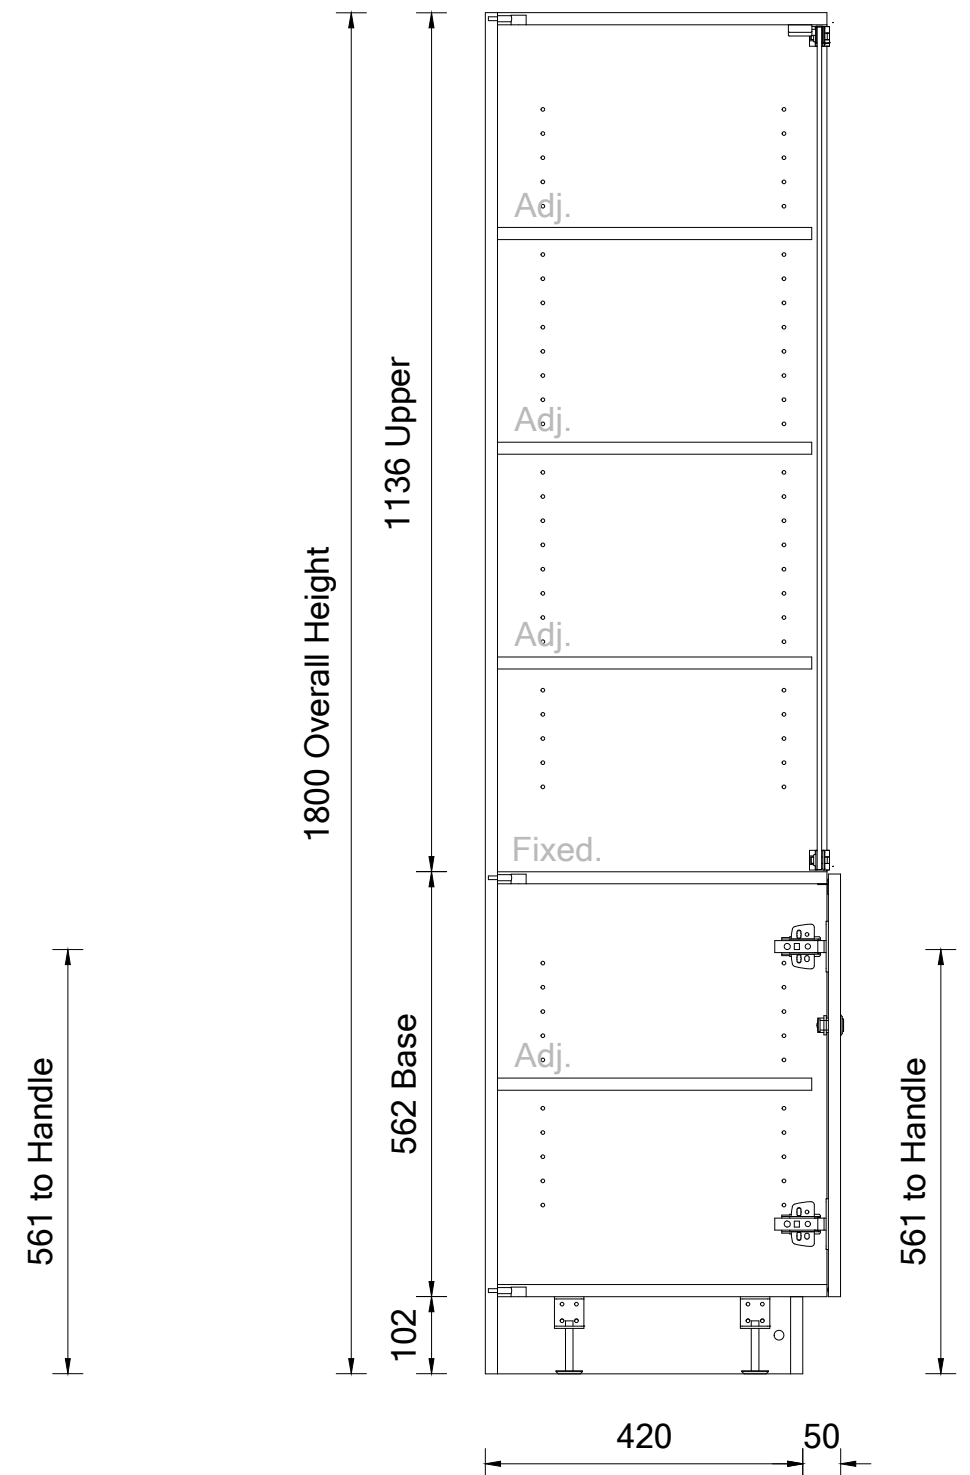

Plan View

REC95 - Education Handle

1:10

Elevation 1

REC95 - Education Handle

1:10

Section A

REC95 - Education Handle

1:10

BATGER
161-165 Magowar Road,
Girraween, NSW 2145
www.batger.com.au

Project	BATGER
Item	REC95 - Education Handle
Description	Glass Double Door Cabinet 1800mm H
Scale	1:10
Drawing #	BATGER_REC95

Item	Description
Exterior	Laminex - 16mm White Flint E0 MR MDF w/ matching 2mm edgetape
Interior	Laminex - 16mm White Flint E0 MR MDF w/ matching 2mm edgetape
Kick Face	Laminex - 16mm White Flint E0 MR MDF w/ matching 2mm edgetape
Handle	Education Handle, D-Handle, Bow Handle, Knob (Chrome)
Hinges	Hettich - Sensys 165°
Glass	6mm Glass - Polish Edges

Revision: A	Date Drawn: 25.03.24
Scale: 1:10	
Page: 1 of 1	
Drawn By: Jarrod	BATGER