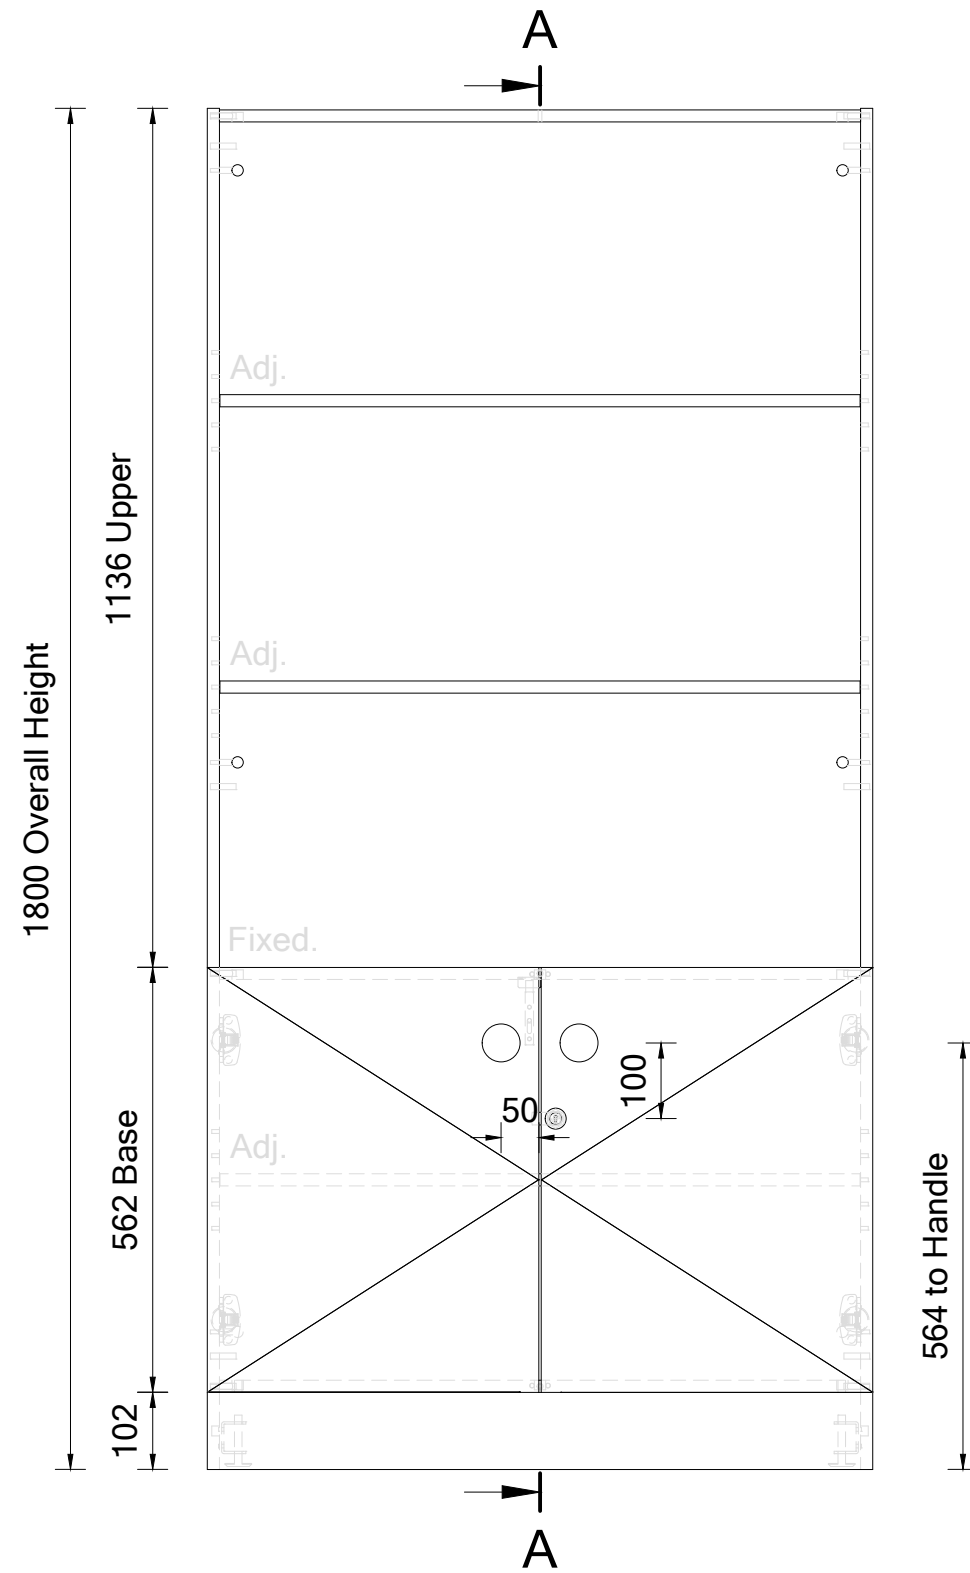

Plan View  
REC93 - Education Handle 1:10

Elevation 1  
REC93 - Education Handle 1:10

Section A  
REC93 - Education Handle 1:10

Project	BATGER
Item	REC93
Description	Cabinet Bookcase Double Door 1800mm H
Scale	1:10
Drawing #	BATGER_REC93

Item	Description
Exterior	Laminex - 16mm White Flint E0 MR MDF w/ matching 2mm edgetape
Interior	Laminex - 16mm White Flint E0 MR MDF w/ matching 2mm edgetape
Kick Face	Laminex - 16mm White Flint E0 MR MDF w/ matching 2mm edgetape
Handle	Education Handle, D-Handle, Bow Handle, Knob (Chrome)
Hinges	Hettich - Sensys 165°

Revision: A	Date Drawn: 22.03.24
Scale: 1:10	
Page: 1 of 1	
Drawn By: Jarrod	