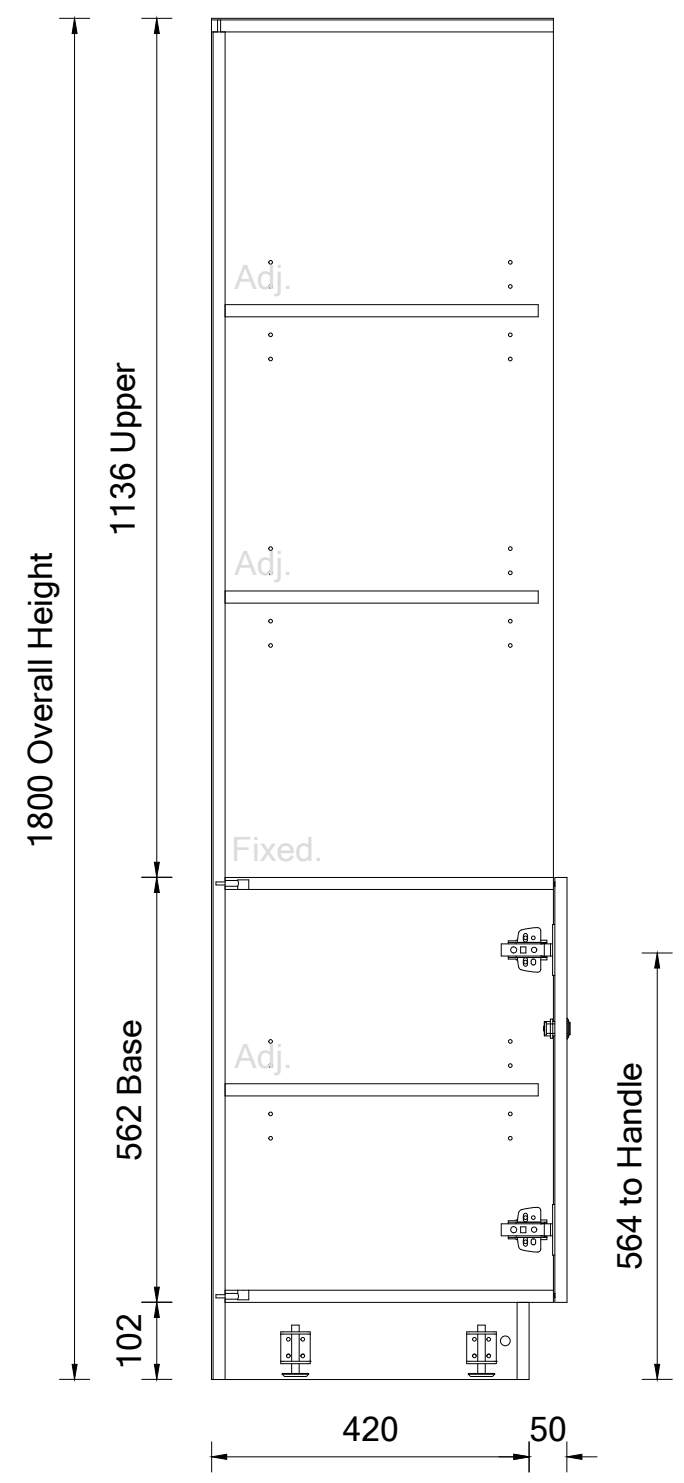

Plan View  
REC93 - Education Handle 1:10

Elevation 1  
REC93 - Education Handle 1:10

Section A  
REC93 - Education Handle 1:10

Project	BATGER
Item	REC93
Description	Cabinet Bookcase Double Door 1800mm H
Scale	1:10
Drawing #	BATGER_REC93

Item	Description
Exterior	Laminex - 16mm White Flint E0 MR MDF w/ matching 2mm edgetape
Interior	Laminex - 16mm White Flint E0 MR MDF w/ matching 2mm edgetape
Kick Face	Laminex - 16mm White Flint E0 MR MDF w/ matching 2mm edgetape
Handle	Education Handle, D-Handle, Bow Handle, Knob (Chrome)
Hinges	Hettich - Sensys 165°

Revision: A	Date Drawn: 22.03.24
Scale: 1:10	
Page: 1 of 1	
Drawn By: Jarrod	