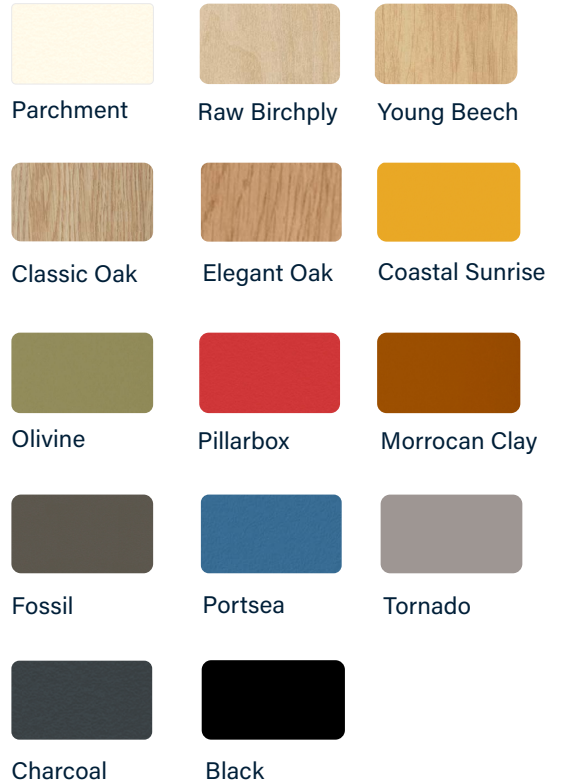

SPECIFICATIONS

W880 D470 H1800

COMPOSITION

- 18mm Laminex E0 board
- 4 Doors
- 4 Adjustable shelves
- 1 Fixed Shelf

OPTIONS

- Colour
- Handles
- Sizes

Standard Range

Premium Range