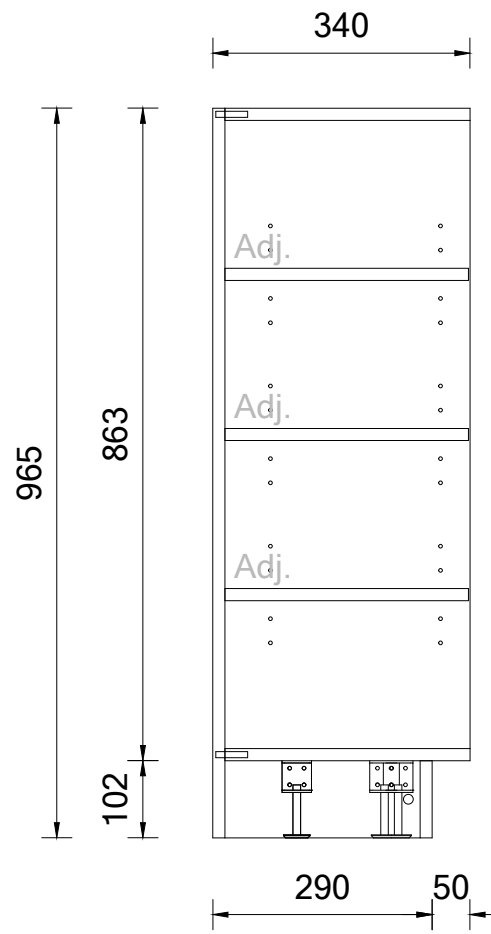

Plan View  
REC86

1:10

Elevation 1  
REC86

1:10

Section A  
REC86

1:10

**BATGER**  
161-165 Magowar Road,  
Girraween, NSW 2145  
www.batger.com.au

Project	BATGER
Item	REC86
Description	Small Bookcase
Scale	1:10
Drawing #	BATGER_REC86

Item	Description
Exterior	Laminex - 16mm White Flint E0 MR MDF w/ matching 2mm edgetape
Shelves	Laminex - 16mm White Flint E0 MR MDF w/ matching 2mm edgetape
Kick	Laminex - 16mm White Flint E0 MR MDF w/ matching 2mm edgetape

Revision: A	Date Drawn: 15.03.24
Scale: 1:10	
Page: 1 of 1	
Drawn By: Jarrod	<b>BATGER</b>