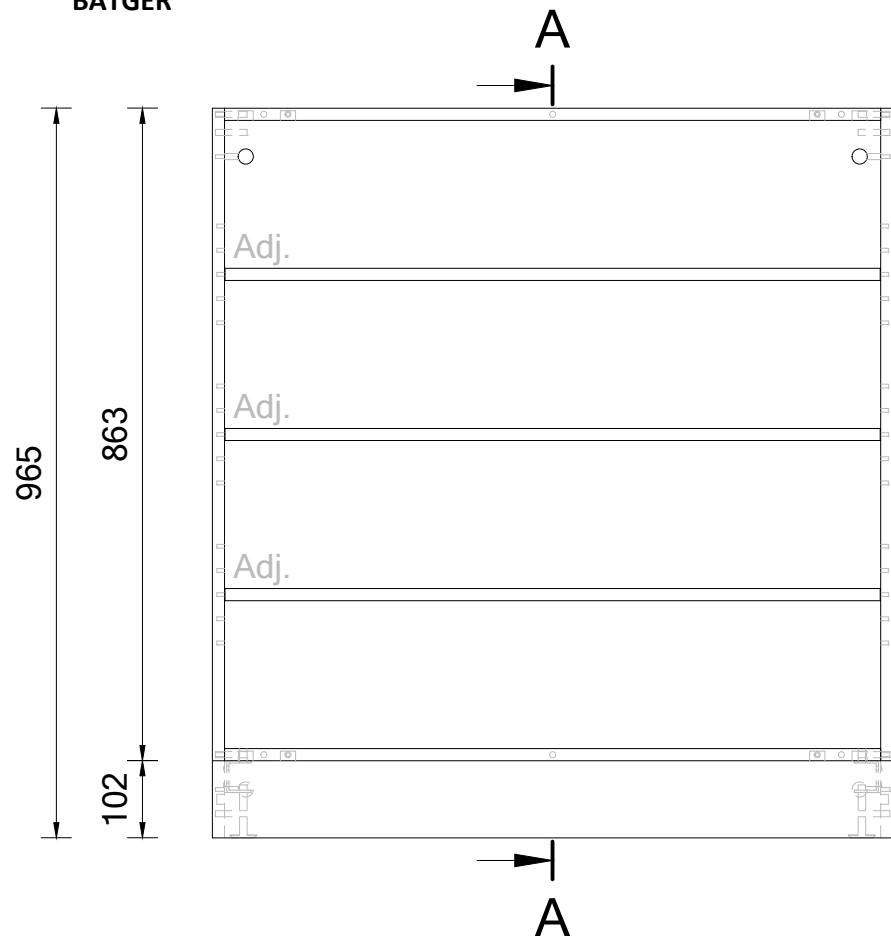

Plan View  
REC86

1:10

Elevation 1  
REC86

1:10

Section A  
REC86

1:10

**BATGER**  
161-165 Magowar Road,  
Girraween, NSW 2145  
www.batger.com.au

Project	BATGER
Item	REC86
Description	Small Bookcase
Scale	1:10
Drawing #	BATGER_REC86

Item	Description
Exterior	Laminex - 16mm White Flint E0 MR MDF w/ matching 2mm edgetape
Shelves	Laminex - 16mm White Flint E0 MR MDF w/ matching 2mm edgetape
Kick	Laminex - 16mm White Flint E0 MR MDF w/ matching 2mm edgetape

Revision: A	Date Drawn: 15.03.24
Scale: 1:10	
Page: 1 of 1	
Drawn By: Jarrod	<b>BATGER</b>