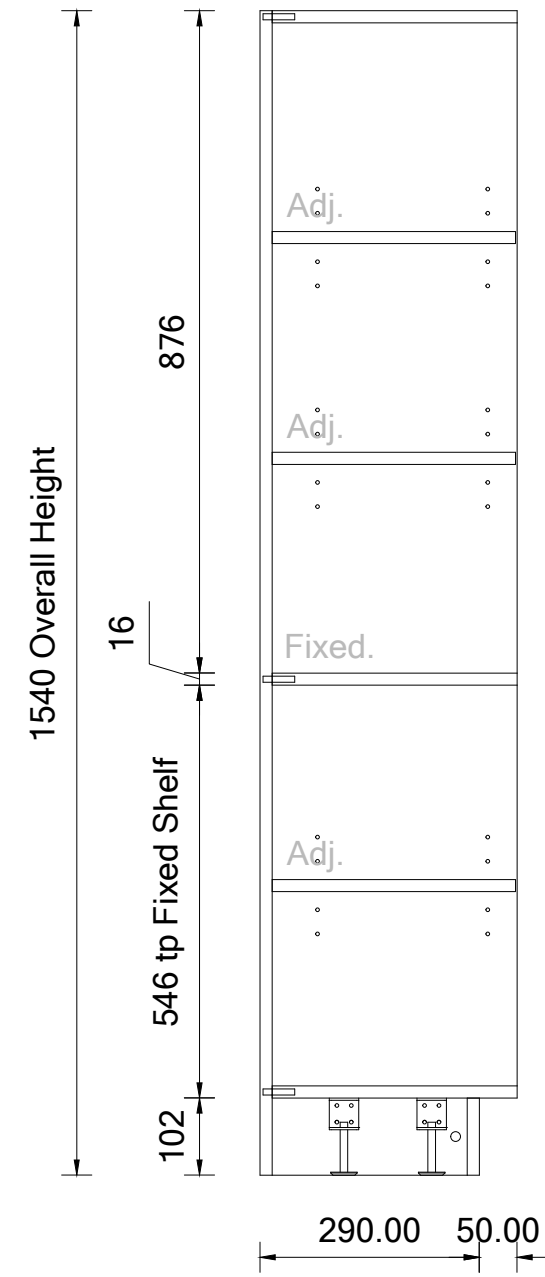

Plan View
REC85

1:10

Elevation 1
REC85

1:10

Section A
REC85

1:10

BATGER
161-165 Magowar Road,
Girraween, NSW 2145
www.batger.com.au

| | |
|-------------|------------------|
| Project | BATGER |
| Item | REC85 |
| Description | Shallow Bookcase |
| Scale | 1:10 |
| Drawing # | BATGER_REC85 |
| | |
| | |

| Item | Description |
|----------|---|
| Exterior | Laminex - 16mm White Flint E0 MR MDF w/ matching 2mm edgetape |
| Shelves | Laminex - 16mm White Flint E0 MR MDF w/ matching 2mm edgetape |
| Kick | Laminex - 16mm White Flint E0 MR MDF w/ matching 2mm edgetape |
| | |
| | |

| | |
|---------------------|-------------------------|
| Revision: A | Date Drawn: 20.03.24 |
| Scale: 1:10 | |
| Page: 1 of 1 | |
| Drawn By: Jarrod | BATGER |