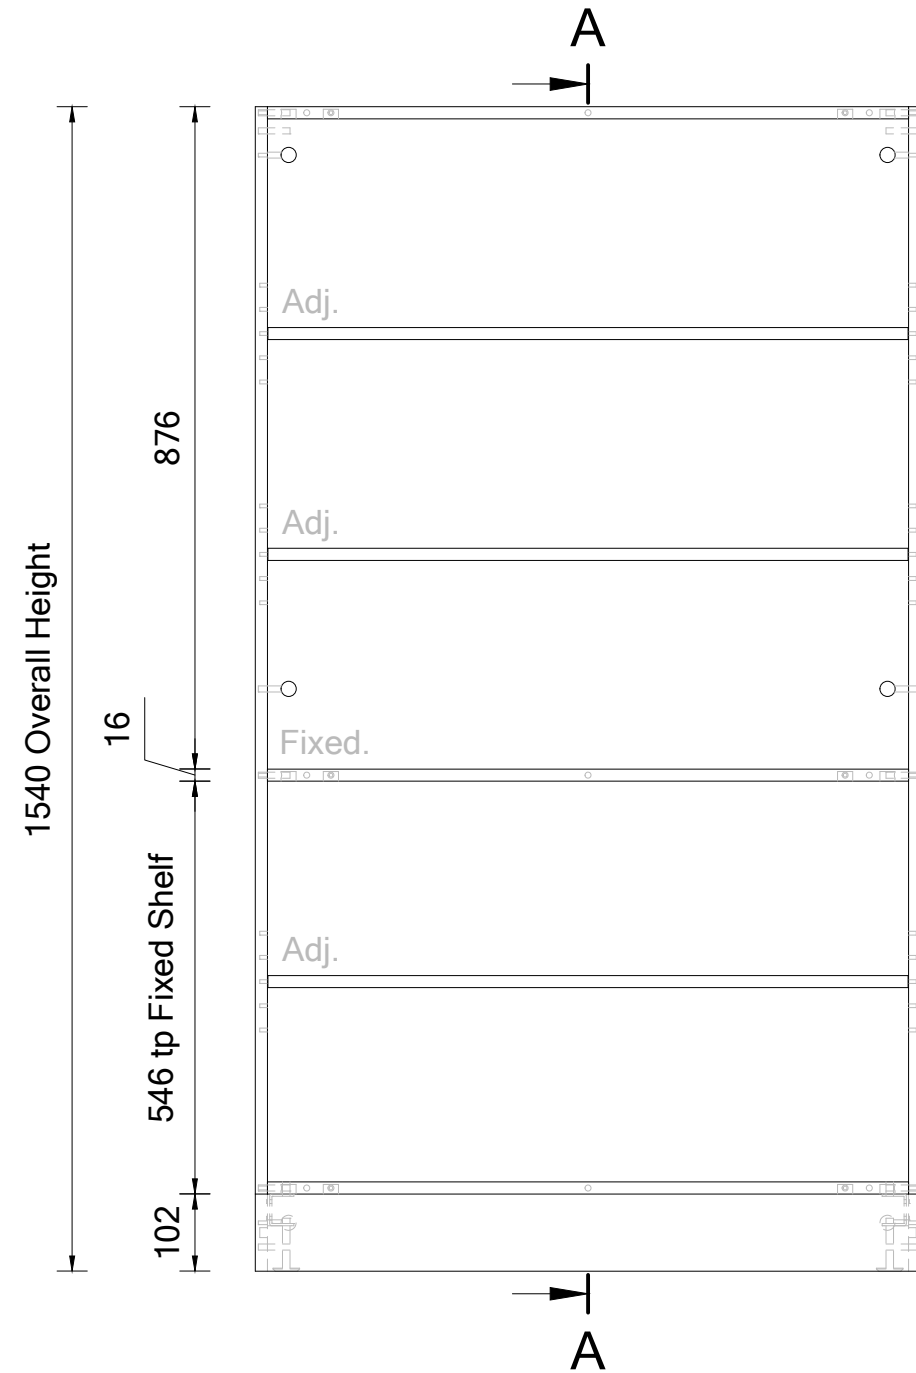

Plan View
REC85

1:10

Elevation 1
REC85

1:10

Section A
REC85

1:10

BATGER
161-165 Magowar Road,
Girraween, NSW 2145
www.batger.com.au

| | |
|-------------|------------------|
| Project | BATGER |
| Item | REC85 |
| Description | Shallow Bookcase |
| Scale | 1:10 |
| Drawing # | BATGER_REC85 |
| | |
| | |

| Item | Description |
|----------|---|
| Exterior | Laminex - 16mm White Flint E0 MR MDF w/ matching 2mm edgetape |
| Shelves | Laminex - 16mm White Flint E0 MR MDF w/ matching 2mm edgetape |
| Kick | Laminex - 16mm White Flint E0 MR MDF w/ matching 2mm edgetape |
| | |
| | |

| | |
|---------------------|-------------------------|
| Revision: A | Date Drawn: 20.03.24 |
| Scale: 1:10 | |
| Page: 1 of 1 | |
| Drawn By: Jarrod | BATGER |