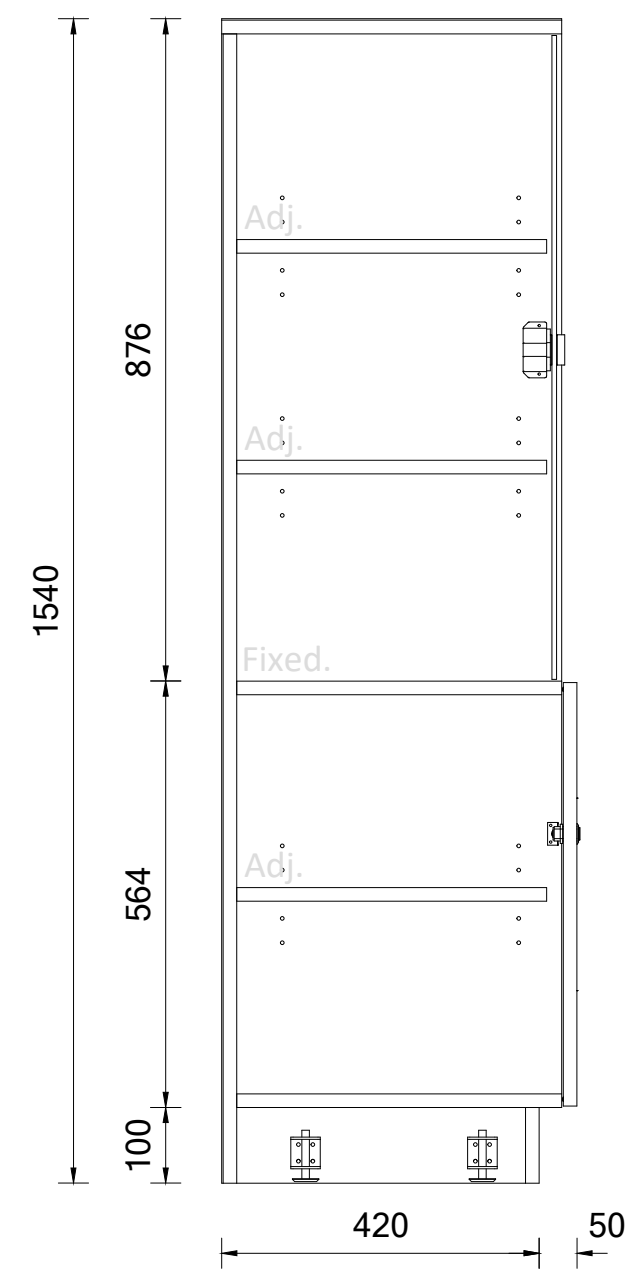

Plan View
 REC97
 1:10

Elevation 1
 REC97
 1:10

Section A
 REC97
 1:10

Project	BATGER
Item	REC67
Description	Glass Single Door Bookcase
Scale	1:10
Drawing #	BATGER_REC67

Item	Description
Exterior	Laminex - 18mm Greystone Flint E0 MR MDF w/ matching 2mm edgetape
Interior	Laminex - 18mm Greystone Flint E0 MR MDF w/ matching 2mm edgetape
Kick Face	Laminex - 18mm Greystone Flint E0 MR MDF w/ matching 2mm edgetape
Handle	Education Handle, D-Handle, Bow Handle, Knob (Chrome)
Hinge	Hettich - Sensys 165°

Revision: A	Date Drawn: 16.01.25
Scale: 1:10	 BATGER
Page: 1 of 1	
Drawn By: Jarrod	