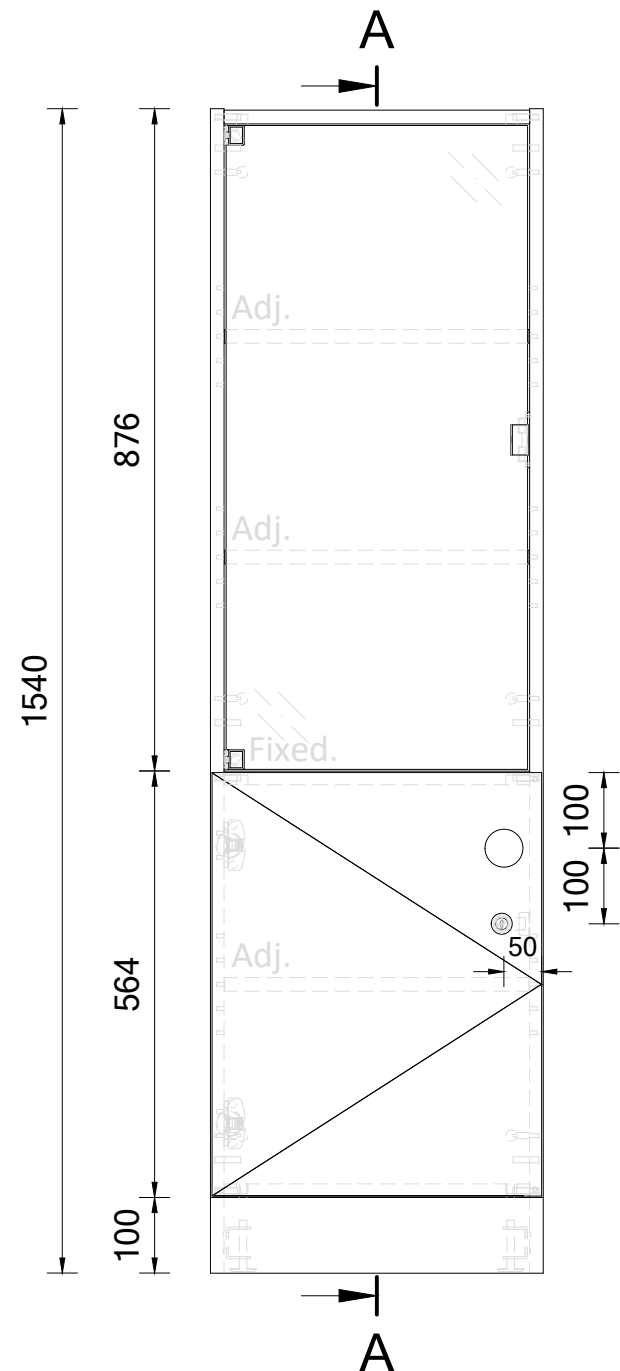

Plan View
 REC97
 1:10

Elevation 1
 REC97
 1:10

Section A
 REC97
 1:10

Project	BATGER
Item	REC67
Description	Glass Single Door Bookcase
Scale	1:10
Drawing #	BATGER_REC67

Item	Description
Exterior	Laminex - 18mm Greystone Flint E0 MR MDF w/ matching 2mm edgetape
Interior	Laminex - 18mm Greystone Flint E0 MR MDF w/ matching 2mm edgetape
Kick Face	Laminex - 18mm Greystone Flint E0 MR MDF w/ matching 2mm edgetape
Handle	Education Handle, D-Handle, Bow Handle, Knob (Chrome)
Hinge	Hettich - Sensys 165°

Revision: A	Date Drawn: 16.01.25
Scale: 1:10	 BATGER
Page: 1 of 1	
Drawn By: Jarrod	