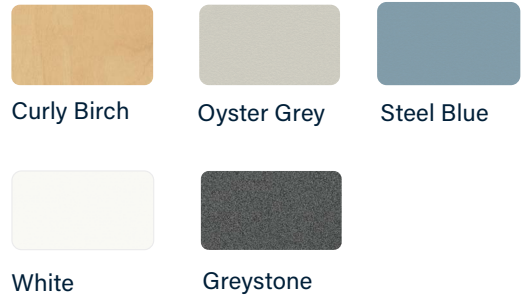

GLASS SINGLE DOOR BOOKCASE
REC67

PRODUCT DESCRIPTION

Glass Single Door Bookcase. Built by Batger.

SPECIFICATIONS

W440 D470 H1540

COMPOSITION

- 18mm Laminex E0 board
- 1 Glass Door
- 1 Standard Door
- 2 Adjustable Shelves

OPTIONS

- Laminate colour
- Handles

Standard Range

Premium Range

Handles