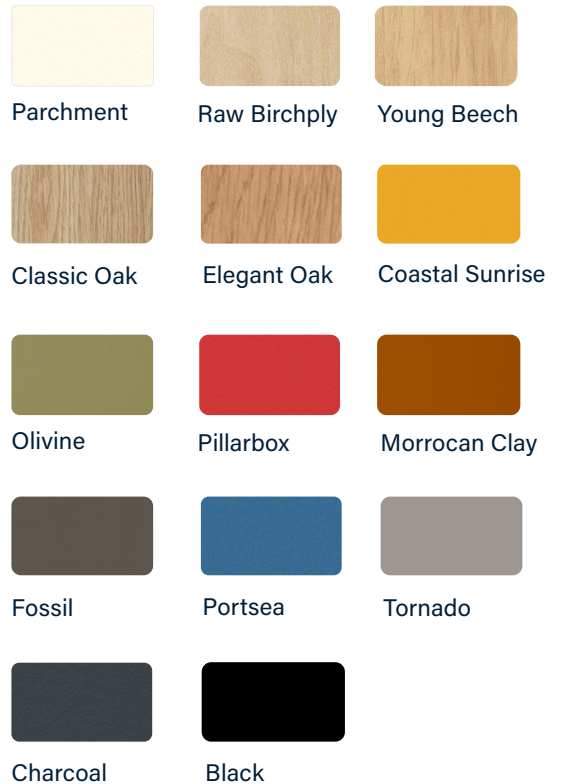

GLASS SINGLE DOOR BOOKCASE
REC67

PRODUCT DESCRIPTION

Glass Single Door Bookcase. Built by Batger.

SPECIFICATIONS

W440 D470 H1540

COMPOSITION

- 18mm Laminex E0 board
- 1 Glass Door
- 1 Standard Door
- 2 Adjustable Shelves

OPTIONS

- Laminate colour
- Handles

Standard Range

Premium Range

Handles