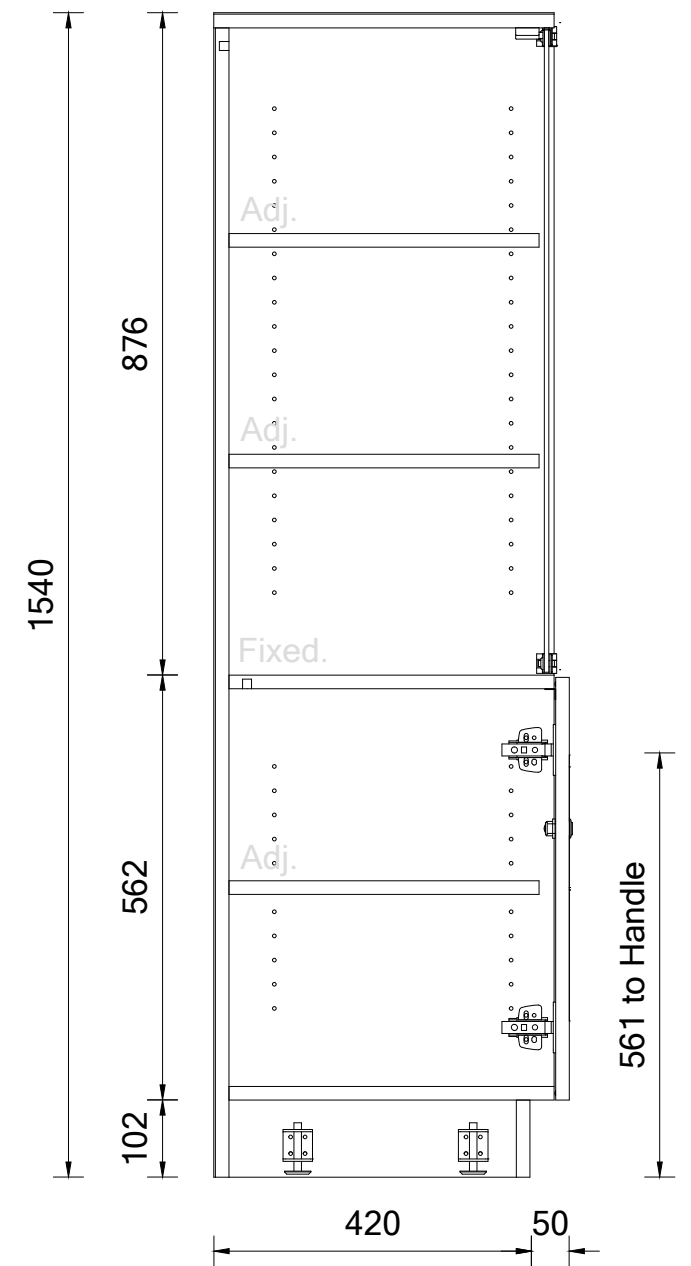

Plan View  
REC65

1:10

Elevation 1  
REC65

1:10

561 to Handle

Section A  
REC65

1:10

Project	BATGER
Item	REC65
Description	Glass Double Door Cabinet 1540mm H
Scale	1:10
Drawing #	BATGER_REC65

Item	Description
Exterior	Laminex - 18mm White Flint E0 MR MDF w/ matching 2mm edging
Interior	Laminex - 18mm White Flint E0 MR MDF w/ matching 2mm edging
Kick Face	Laminex - 18mm White Flint E0 MR MDF w/ matching 2mm edging
Handle	Education Handle, D-Handle, Bow Handle, Knob (Chrome)
Hinges	Hettich - Sensys 165°
Glass	6mm Glass - Polish Edges

Revision: A	Date Drawn: 20.03.24
Scale: 1:10	
Page: 1 of 1	
Drawn By: Jarrod	