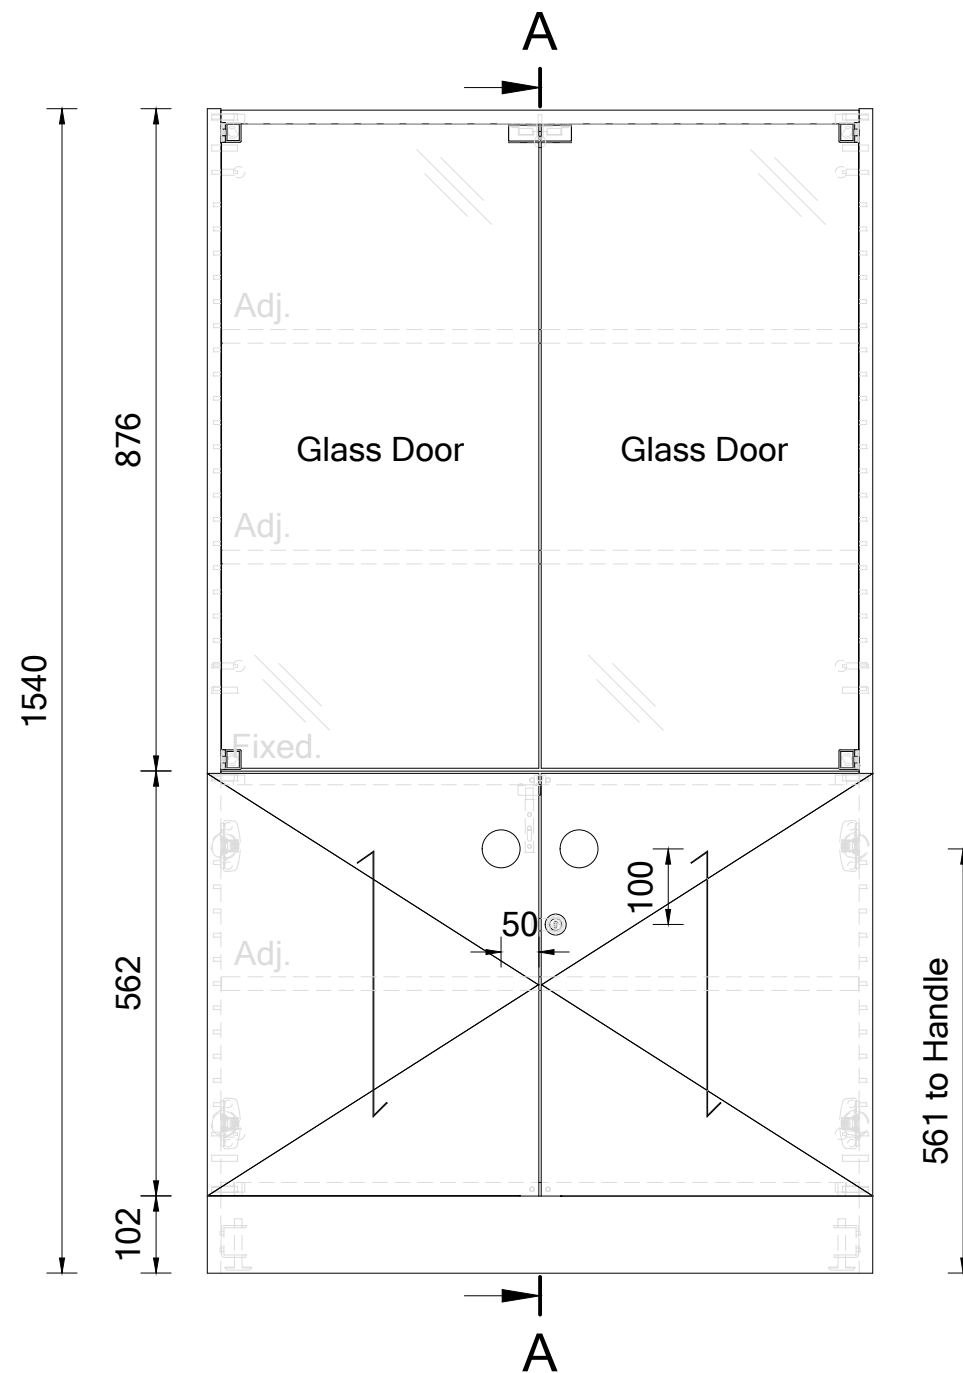

Plan View  
REC65

1:10

Elevation 1  
REC65

1:10

561 to Handle

Section A  
REC65

1:10

Project	BATGER
Item	REC65
Description	Glass Double Door Cabinet 1540mm H
Scale	1:10
Drawing #	BATGER_REC65

Item	Description
Exterior	Laminex - 18mm White Flint E0 MR MDF w/ matching 2mm edging
Interior	Laminex - 18mm White Flint E0 MR MDF w/ matching 2mm edging
Kick Face	Laminex - 18mm White Flint E0 MR MDF w/ matching 2mm edging
Handle	Education Handle, D-Handle, Bow Handle, Knob (Chrome)
Hinges	Hettich - Sensys 165°
Glass	6mm Glass - Polish Edges

Revision: A	Date Drawn: 20.03.24
Scale: 1:10	
Page: 1 of 1	
Drawn By: Jarrod	