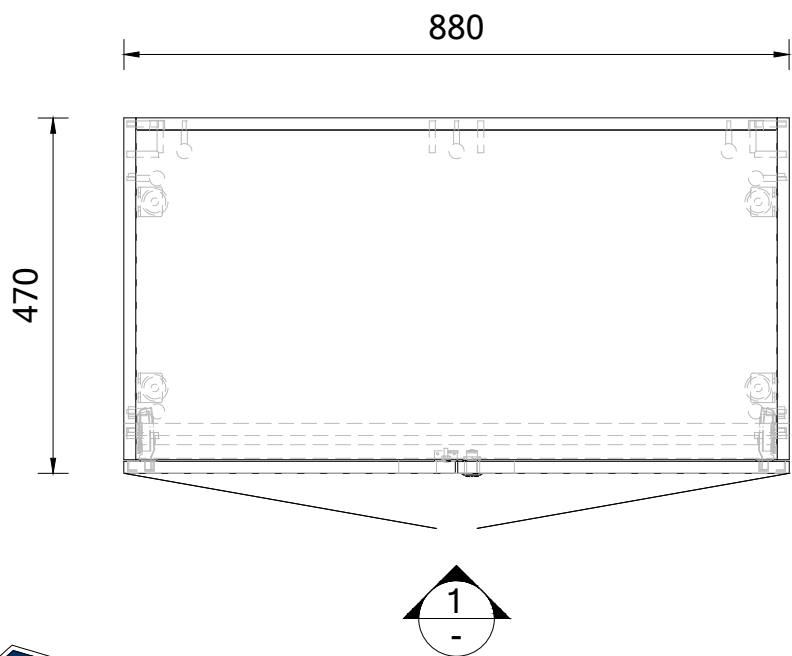

Plan View
REC63 - Education Handle

1:10

Elevation 1
REC63 - Education Handle

1:10

Section A
REC63 - Education Handle

1:10

BATGER
161-165 Magowar Road,
Girraween, NSW 2145
www.batger.com.au

Project	BATGER
Item	REC63 - Education Handle
Description	Cabinet Bookcase Double Door 1540mm H
Scale	1:10
Drawing #	BATGER_REC63

Item	Description
Exterior	Laminex - 16mm White Flint E0 MR MDF w/ matching 2mm edgetape
Interior	Laminex - 16mm White Flint E0 MR MDF w/ matching 2mm edgetape
Kick Face	Laminex - 16mm White Flint E0 MR MDF w/ matching 2mm edgetape
Handle	Education Handle, D-Handle, Bow Handle, Knob (Chrome)
Hinges	Hettich - Sensys 165°

Revision: A	Date Drawn: 19.03.24
Scale: 1:10	
Page: 1 of 1	
Drawn By: Jarrod	BATGER