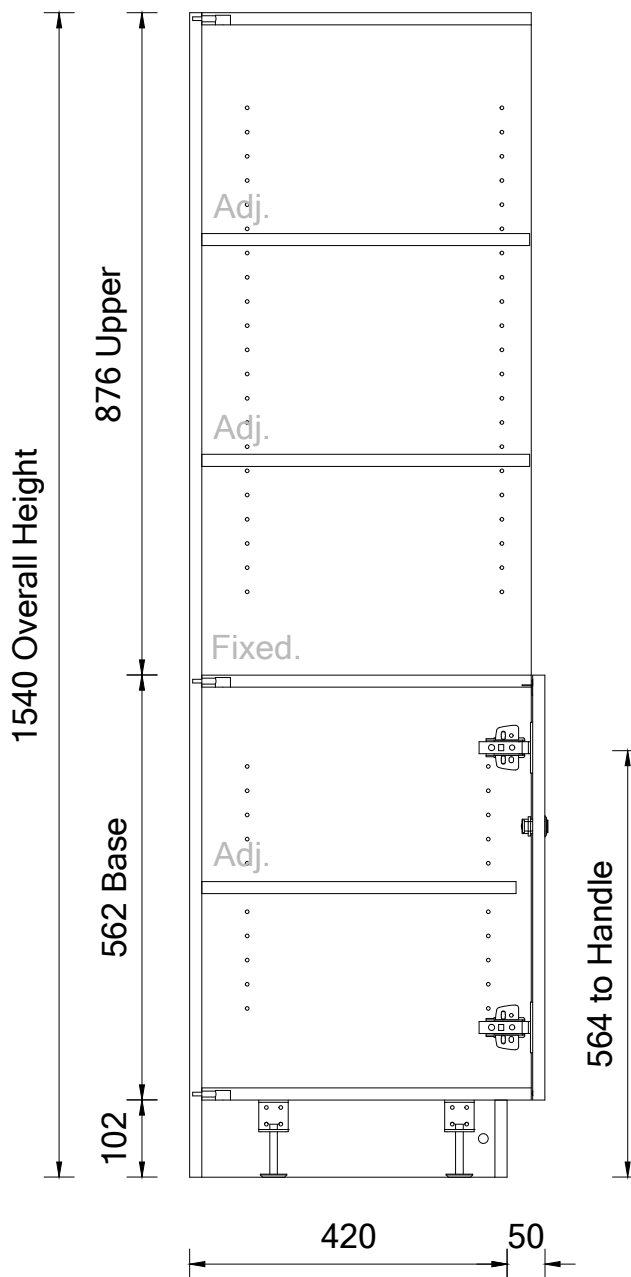

Plan View
REC63 - Education Handle

1:10

Elevation 1
REC63 - Education Handle

1:10

Section A
REC63 - Education Handle

1:10

BATGER
161-165 Magowar Road,
Girraween, NSW 2145
www.batger.com.au

Project	BATGER
Item	REC63 - Education Handle
Description	Cabinet Bookcase Double Door 1540mm H
Scale	1:10
Drawing #	BATGER_REC63

Item	Description
Exterior	Laminex - 16mm White Flint E0 MR MDF w/ matching 2mm edgetape
Interior	Laminex - 16mm White Flint E0 MR MDF w/ matching 2mm edgetape
Kick Face	Laminex - 16mm White Flint E0 MR MDF w/ matching 2mm edgetape
Handle	Education Handle, D-Handle, Bow Handle, Knob (Chrome)
Hinges	Hettich - Sensys 165°

Revision: A	Date Drawn: 19.03.24
Scale: 1:10	
Page: 1 of 1	
Drawn By: Jarrod	BATGER