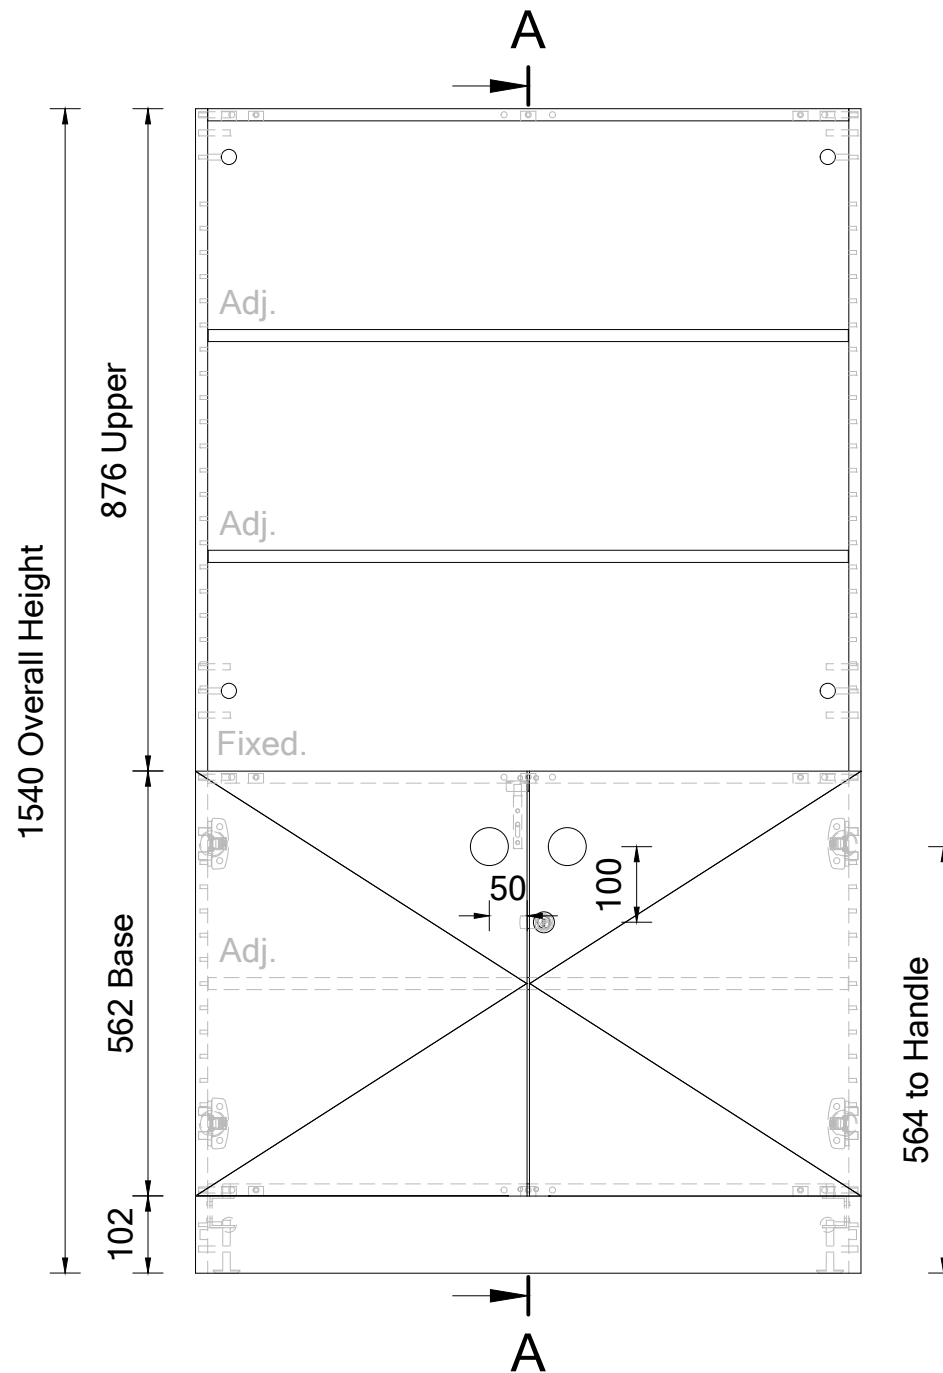

Plan View
REC63 - Education Handle

1:10

Elevation 1
REC63 - Education Handle

1:10

Section A
REC63 - Education Handle

1:10

BATGER
161-165 Magowar Road,
Girraween, NSW 2145
www.batger.com.au

Project	BATGER
Item	REC63 - Education Handle
Description	Cabinet Bookcase Double Door 1540mm H
Scale	1:10
Drawing #	BATGER_REC63

Item	Description
Exterior	Laminex - 16mm White Flint E0 MR MDF w/ matching 2mm edgetape
Interior	Laminex - 16mm White Flint E0 MR MDF w/ matching 2mm edgetape
Kick Face	Laminex - 16mm White Flint E0 MR MDF w/ matching 2mm edgetape
Handle	Education Handle, D-Handle, Bow Handle, Knob (Chrome)
Hinges	Hettich - Sensys 165°

Revision: A	Date Drawn: 19.03.24
Scale: 1:10	
Page: 1 of 1	
Drawn By: Jarrod	BATGER