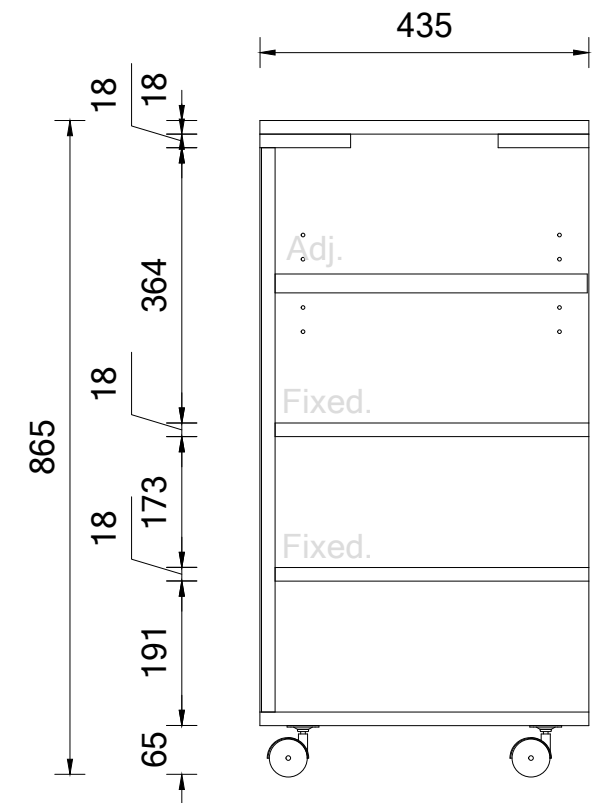

Plan View  
REB52

1:10

Section A  
REB52

1:10

Elevation 1  
REB52

1:10

Section B  
REB52

1:10

Section C  
REB52

1:10

www.batger.com.au

Project	BATGER
Item	REB52
Description	Tote Tray Unit - 6x Compartment w/ Storage
Scale	1:10
Drawing #	BATGER_REB52

Item	Description
Exterior	Laminex - 18mm White Flint E0 MR MDF w/ matching 2mm edgetape
Shelves	Laminex - 18mm White Flint E0 MR MDF w/ matching 2mm edgetape
Top	Laminex - 18mm White Flint E0 MR MDF w/ matching 2mm edgetape

Revision:	A
Scale:	1:10
Page:	1 of 1
Drawn By:	Jarrold

Date Drawn:  
23.03.26

BATGER