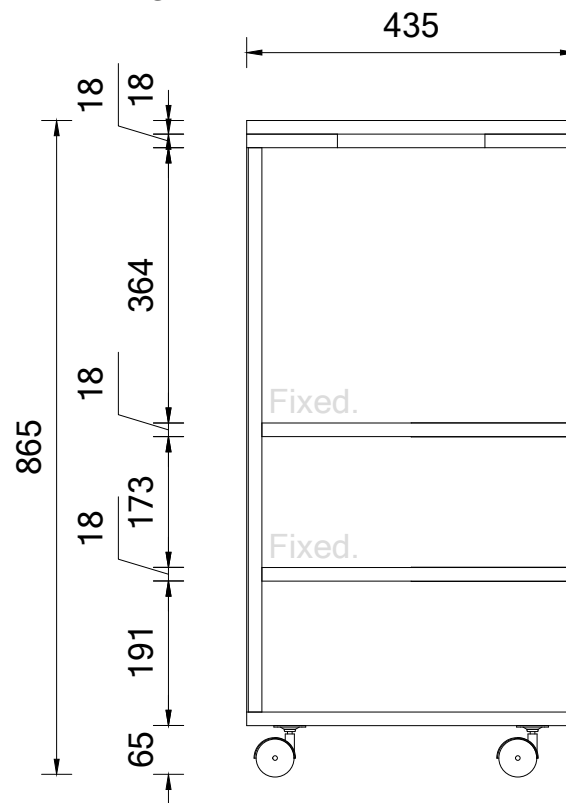

Plan View  
REB52

1:10

Section A  
REB52

1:10

Elevation 1  
REB52

1:10

Section B  
REB52

1:10

Section C  
REB52

1:10

www.batger.com.au

Project	BATGER
Item	REB52
Description	Tote Tray Unit - 6x Compartment w/ Storage
Scale	1:10
Drawing #	BATGER_REB52

Item	Description
Exterior	Laminex - 18mm White Flint E0 MR MDF w/ matching 2mm edgetape
Shelves	Laminex - 18mm White Flint E0 MR MDF w/ matching 2mm edgetape
Top	Laminex - 18mm White Flint E0 MR MDF w/ matching 2mm edgetape

Revision:	A
Scale:	1:10
Page:	1 of 1
Drawn By:	Jarrold

Date Drawn:  
23.03.26

BATGER