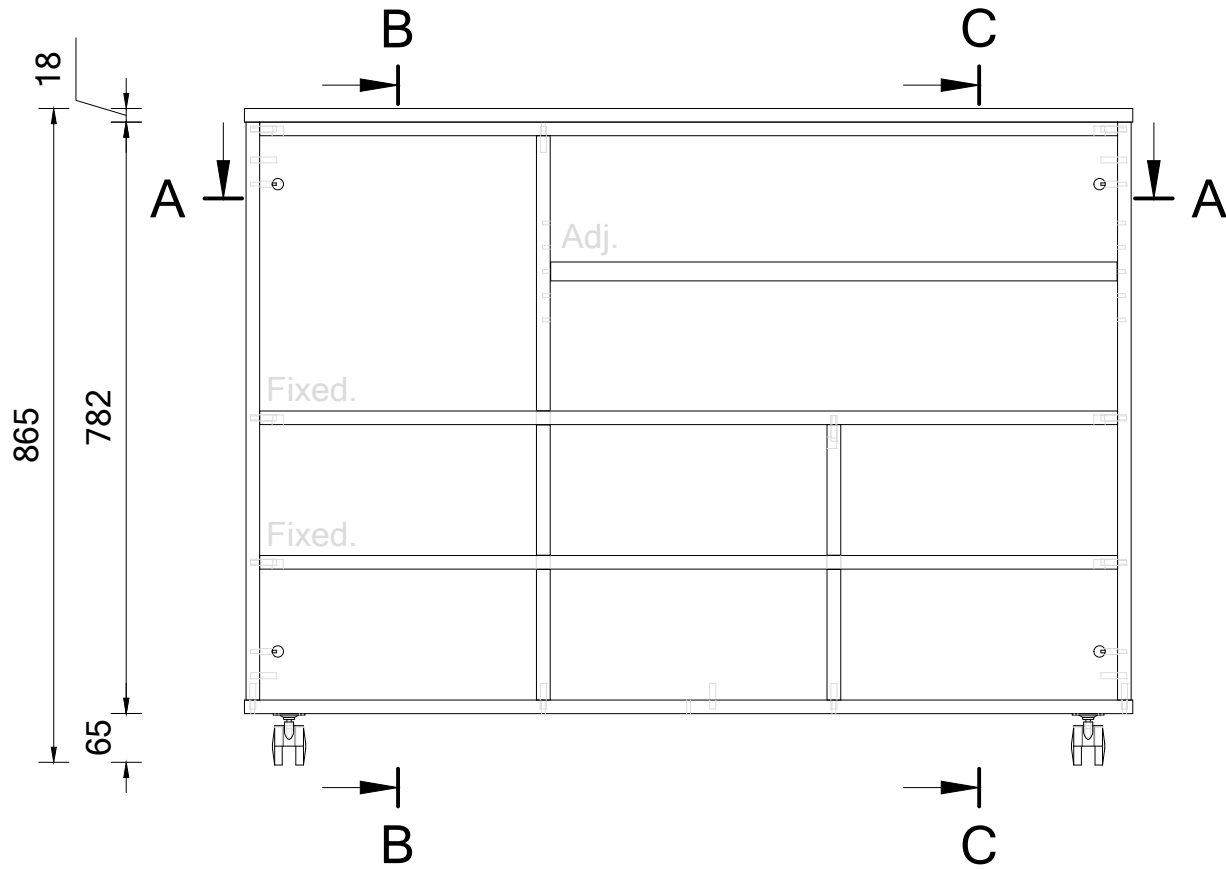

Plan View  
REB52

1:10

Section A  
REB52

1:10

Elevation 1  
REB52

1:10

Section B  
REB52

1:10

Section C  
REB52

1:10

www.batger.com.au

Project	BATGER
Item	REB52
Description	Tote Tray Unit - 6x Compartment w/ Storage
Scale	1:10
Drawing #	BATGER_REB52

Item	Description
Exterior	Laminex - 18mm White Flint E0 MR MDF w/ matching 2mm edgetape
Shelves	Laminex - 18mm White Flint E0 MR MDF w/ matching 2mm edgetape
Top	Laminex - 18mm White Flint E0 MR MDF w/ matching 2mm edgetape

Revision:	A
Scale:	1:10
Page:	1 of 1
Drawn By:	Jarrold

Date Drawn:  
23.03.26

BATGER