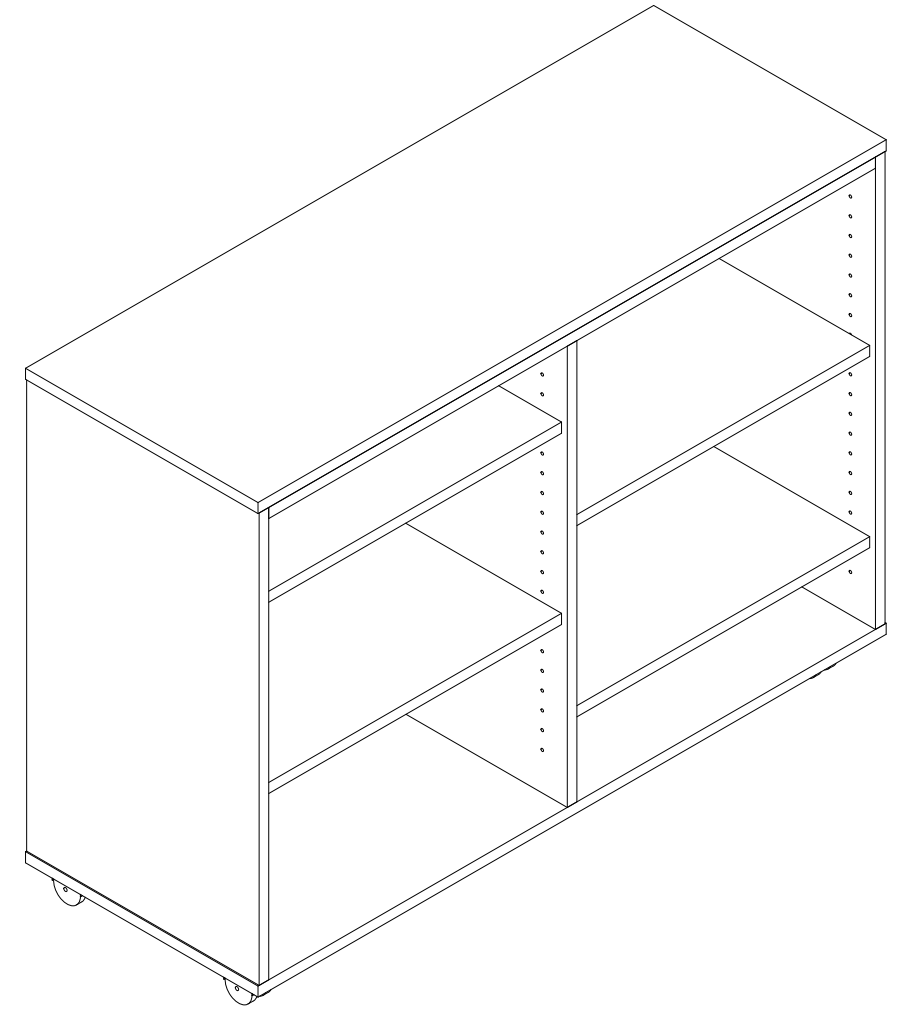

 **Plan View**  
REB51  
1:10

 **Elevation 1**  
REB51  
1:10

 **Section A**  
REB51  
1:10

Project	BATGER
Item	REB51
Description	Mobile Bench Cupboard
Scale	1:10
Drawing #	BATGER_REB51

Item	Description
Exterior	Laminex - 18mm Curly Birch Natural E0 MR MDF w/ matching 2mm edgetape
Shelves	Laminex - 18mm Curly Birch Natural E0 MR MDF w/ matching 2mm edgetape
Top	Laminex - 18mm Curly Birch Natural E0 MR MDF w/ matching 2mm edgetape

Revision: A	Date Drawn: 16.03.26
Scale: 1:10	 <b>BATGER</b>
Page: 1 of 1	
Drawn By: Jarrod	