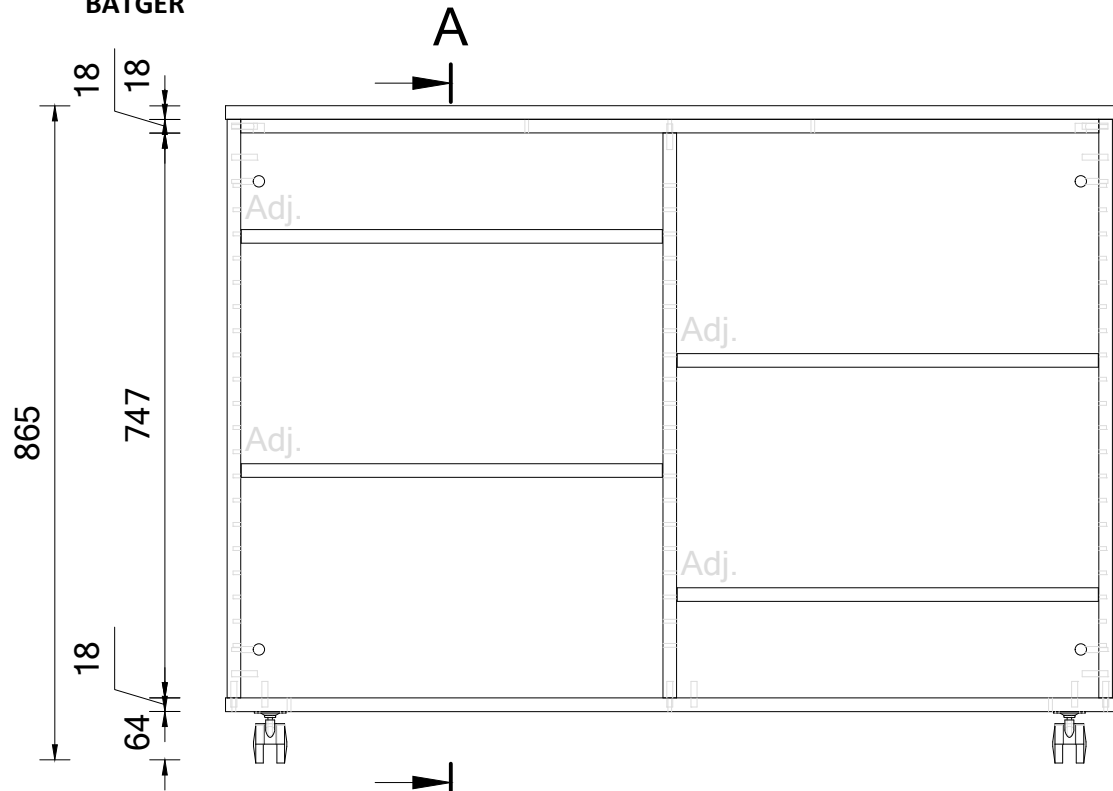

 **Plan View**  
REB51  
1:10

 **Elevation 1**  
REB51  
1:10

 **Section A**  
REB51  
1:10

Project	BATGER
Item	REB51
Description	Mobile Bench Cupboard
Scale	1:10
Drawing #	BATGER_REB51

Item	Description
Exterior	Laminex - 18mm Curly Birch Natural E0 MR MDF w/ matching 2mm edgetape
Shelves	Laminex - 18mm Curly Birch Natural E0 MR MDF w/ matching 2mm edgetape
Top	Laminex - 18mm Curly Birch Natural E0 MR MDF w/ matching 2mm edgetape

Revision: A	Date Drawn: 16.03.26
Scale: 1:10	 <b>BATGER</b>
Page: 1 of 1	
Drawn By: Jarrod	