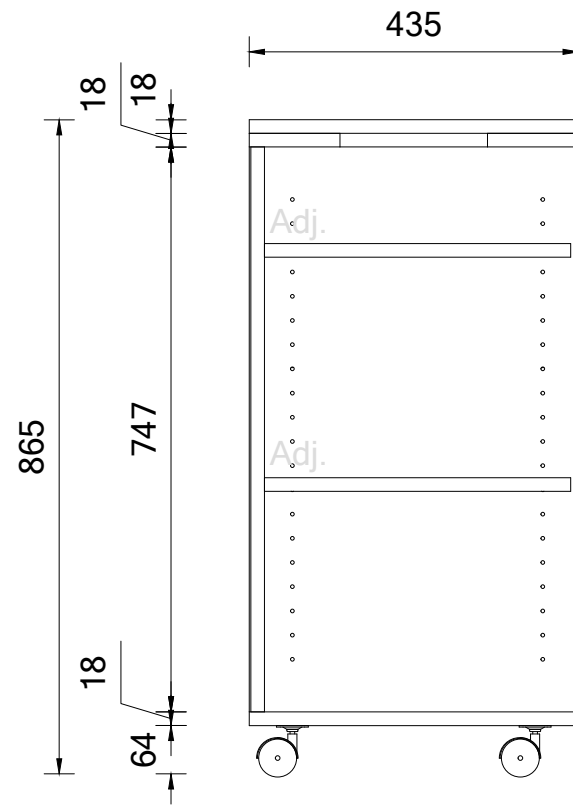

 **Plan View**  
REB51  
1:10

 **Elevation 1**  
REB51  
1:10

 **Section A**  
REB51  
1:10

Project	BATGER
Item	REB51
Description	Mobile Bench Cupboard
Scale	1:10
Drawing #	BATGER_REB51

Item	Description
Exterior	Laminex - 18mm Curly Birch Natural E0 MR MDF w/ matching 2mm edgetape
Shelves	Laminex - 18mm Curly Birch Natural E0 MR MDF w/ matching 2mm edgetape
Top	Laminex - 18mm Curly Birch Natural E0 MR MDF w/ matching 2mm edgetape

Revision: A	Date Drawn: 16.03.26
Scale: 1:10	 <b>BATGER</b>
Page: 1 of 1	
Drawn By: Jarrod	