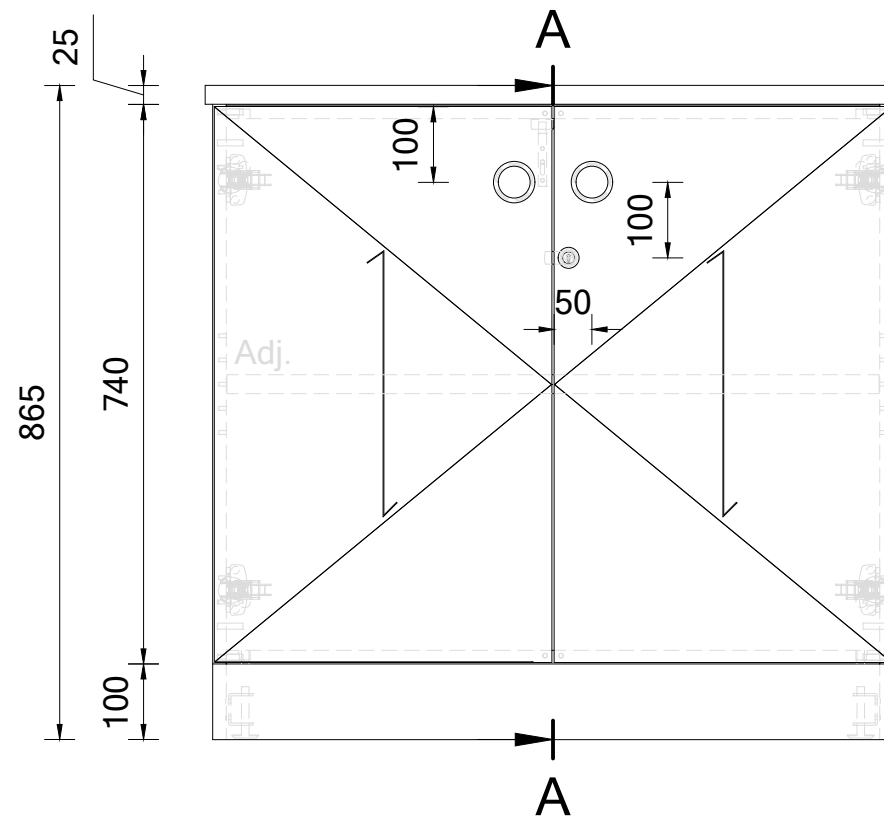

Plan View
REB00

1:10

Elevation 1
REB00

1:10

Section A
REB00

1:10

Project	BATGER
Item	REB00
Description	Bench Cupboard 920mm W
Scale	1:10
Drawing #	BATGER_REB00

Item	Description
Exterior	Laminex - 18mm Moroccan Clay Flint E0 MR MDF w/ matching 2mm edgetape
Interior	Laminex - 18mm Moroccan Clay Flint E0 MR MDF w/ matching 2mm edgetape
Benchtop, Adj. Shelf	Laminex - 25mm Moroccan Clay Flint E0 MR MDF w/ matching 2mm edgetape
Kick	Laminex - 18mm Moroccan Clay Flint E0 MR MDF w/ matching 2mm edgetape
Handle	Education Handle, D-Handle, Bow Handle, Knob (Chrome)
Hinges	Hettich - Sensys 165°

Revision: A	Date Drawn: 27.08.25
Scale: 1:10	
Page: 1 of 1	
Drawn By: Jarrod	