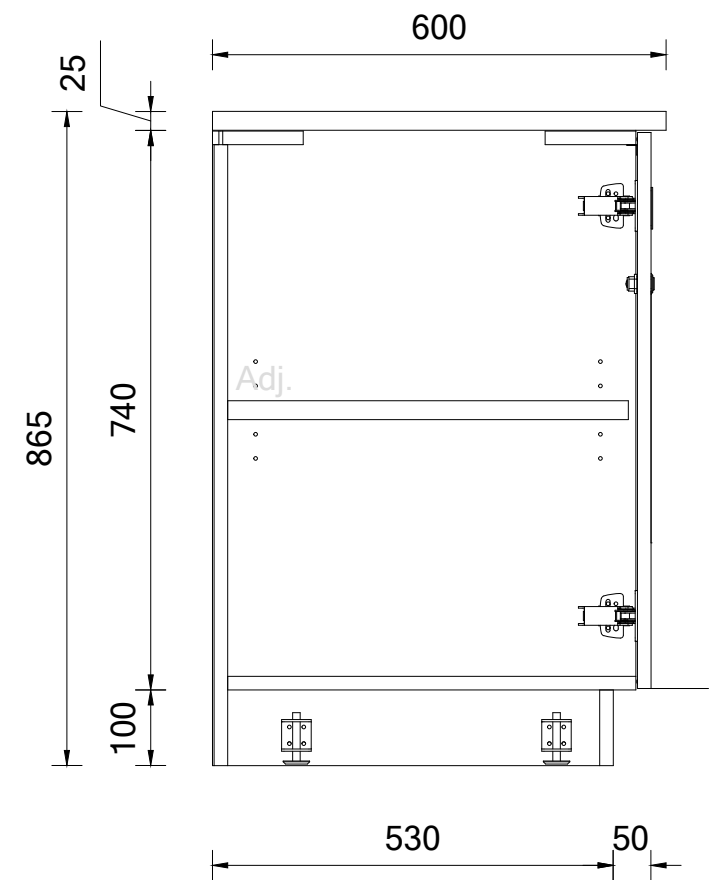

Plan View
REB00

1:10

Elevation 1
REB00

1:10

Section A
REB00

1:10

Project	BATGER
Item	REB00
Description	Bench Cupboard 920mm W
Scale	1:10
Drawing #	BATGER_REB00

Item	Description
Exterior	Laminex - 18mm Moroccan Clay Flint E0 MR MDF w/ matching 2mm edgetape
Interior	Laminex - 18mm Moroccan Clay Flint E0 MR MDF w/ matching 2mm edgetape
Benchtop, Adj. Shelf	Laminex - 25mm Moroccan Clay Flint E0 MR MDF w/ matching 2mm edgetape
Kick	Laminex - 18mm Moroccan Clay Flint E0 MR MDF w/ matching 2mm edgetape
Handle	Education Handle, D-Handle, Bow Handle, Knob (Chrome)
Hinges	Hettich - Sensys 165°

Revision: A	Date Drawn: 27.08.25
Scale: 1:10	
Page: 1 of 1	
Drawn By: Jarrod	