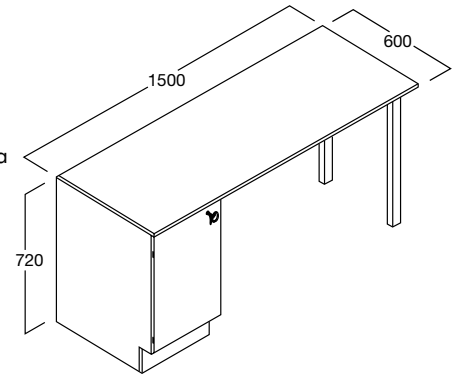

RE-B127 BENCH CUPBOARD

Technology 450

2 Shelves, Open

2 off adjustable shelves

LENGTH 450mm
 DEPTH 580mm o/a
 to front of door
 HEIGHT 840mm
 CODE RE-B127

RE-B128 BENCH CUPBOARD

Technology 900

Shallow Depth

LENGTH 900mm
 DEPTH 580mm o/a
 to front of door
 HEIGHT 840mm
 CODE RE-B128

BENCHES

RE-B129 BENCH CUPBOARD

Technology 400
2 Shelves, Open

LENGTH 400mm
DEPTH 580mm o/a
HEIGHT 840mm
CODE RE-B129

RE-B280 BENCH CUPBOARD

Utility G.L.S.

LENGTH 1500mm
DEPTH 600mm
o/a top
HEIGHT 720mm o/a
CODE RE-B280

RE-B23L, B23R BENCH CUPBOARD

Technology 1000
Left/Right Fixed Panel

1 off adjustable shelf

LENGTH 450mm
DEPTH 580mm o/a
to front of door
HEIGHT 840mm
CODE RE-B23L
RE-B23R

RE-B24 BENCH CUPBOARD

Technology 500
4 Drawers

LENGTH 500mm
DEPTH 580mm o/a
to drawer front
HEIGHT 840mm
CODE RE-B24

RE-B25 BENCH CUPBOARD

Technology 500
2 Shelves, Open

2 off adjustable shelves

LENGTH 500mm
DEPTH 580mm o/a
HEIGHT 840mm
CODE RE-B25