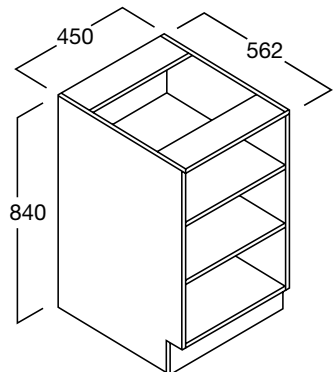

Technology 450

1 off adjustable shelf

LENGTH 450mm
 DEPTH 580mm o/a
 to front of door
 HEIGHT 840mm
 CODE RE-B124L
 RE-B124R

RE-B125L, RE-B125R BENCH CUPBOARD

Technology 450

Shallow Depth

1 off adjustable shelf

LENGTH 450mm
 DEPTH 580mm o/a
 to front of door
 HEIGHT 840mm
 CODE RE-B125L
 RE-B125R

RE-B126 BENCH CUPBOARD

Technology 450

2 Drawers and Pot Drawer

LENGTH 450mm
 DEPTH 580mm o/a
 to front of door
 HEIGHT 840mm
 CODE RE-B126

RE-B127 BENCH CUPBOARD

Technology 450

2 Shelves, Open

2 off adjustable shelves

LENGTH 450mm
 DEPTH 580mm o/a
 to front of door
 HEIGHT 840mm
 CODE RE-B127

RE-B128 BENCH CUPBOARD

Technology 900

Shallow Depth

LENGTH 900mm
 DEPTH 580mm o/a
 to front of door
 HEIGHT 840mm
 CODE RE-B128

BENCHES

RE-B129 BENCH CUPBOARD

Technology 400
2 Shelves, Open

LENGTH 400mm
DEPTH 580mm o/a
HEIGHT 840mm
CODE RE-B129

RE-B280 BENCH CUPBOARD