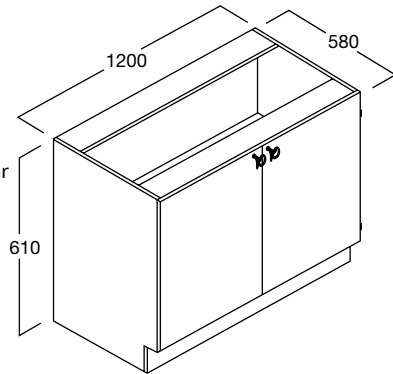

LENGTH 585mm
 DEPTH 495mm
 HEIGHT 865mm
 CODE RE-B87

BENCH HEAT
TREATMENT/WELDING

colours*

LENGTH 1095mm
 DEPTH 645mm
 HEIGHT 855mm
 CODE RE-B84

BENCHES

WORKSHOP DEMONSTRATION

LENGTH 1770mm
DEPTH 645mm
HEIGHT 890mm
CODE RE-B86

WOODWORK BENCH - 4 STATIONS

LENGTH 1200mm
DEPTH 1200mm
HEIGHT 860mm
CODE RE-B82B

4 Stations

POTTERY BENCH

LENGTH 1770mm
DEPTH 885mm
HEIGHT 800mm
CODE RE-B81

TECHNICAL DRAWING/ MULTI PURPOSE BENCH

LENGTH 1710mm
DEPTH 585mm
HEIGHT 890mm
CODE RE-B85

RE-B121 BENCH CUPBOARD

Technology 1200

1 off adjustable shelf

LENGTH 1200mm
 DEPTH 580mm o/a
 to front of door
 HEIGHT 840mm
 CODE RE-B121

RE-B122 BENCH CUPBOARD

Technology 900

1 off adjustable shelf

LENGTH 900mm
 DEPTH 580mm o/a
 to front of door
 HEIGHT 840mm
 CODE RE-B122

RE-B123L, RE-B123R BENCH CUPBOARD

Technology 600

Shallow Depth

1 off adjustable shelf

LENGTH 600mm
 DEPTH 580mm o/a
 to front of door
 HEIGHT 840mm
 CODE RE-B123L
 RE-B123R

RE-B124L, RE-B124R BENCH CUPBOARD