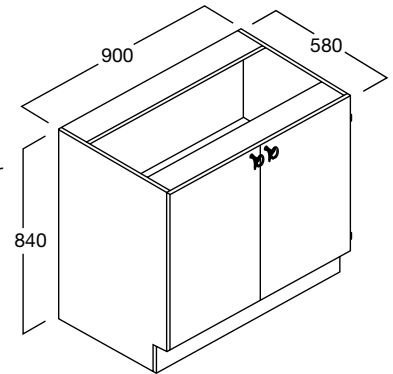

LENGTH 585mm
 DEPTH 495mm
 HEIGHT 865mm
 CODE RE-B87

BENCH HEAT
TREATMENT/WELDING

colours*

LENGTH 1095mm
 DEPTH 645mm
 HEIGHT 855mm
 CODE RE-B84

BENCHES

WORKSHOP DEMONSTRATION

LENGTH 1770mm
DEPTH 645mm
HEIGHT 890mm
CODE RE-B86

WOODWORK BENCH - 4 STATIONS

LENGTH 1200mm
DEPTH 1200mm
HEIGHT 860mm
CODE RE-B82B

4 Stations

POTTERY BENCH

LENGTH 1770mm
DEPTH 885mm
HEIGHT 800mm
CODE RE-B81

TECHNICAL DRAWING/ MULTI PURPOSE BENCH

LENGTH 1710mm
DEPTH 585mm
HEIGHT 890mm
CODE RE-B85

RE-B121 BENCH CUPBOARD

Technology 1200

1 off adjustable shelf

LENGTH 1200mm
 DEPTH 580mm o/a
 to front of door
 HEIGHT 840mm
 CODE RE-B121

RE-B122 BENCH CUPBOARD

Technology 900

1 off adjustable shelf

LENGTH 900mm
 DEPTH 580mm o/a
 to front of door
 HEIGHT 840mm
 CODE RE-B122

RE-B123L, RE-B123R BENCH CUPBOARD

Technology 600

Shallow Depth

1 off adjustable shelf

LENGTH 600mm
 DEPTH 580mm o/a
 to front of door
 HEIGHT 840mm
 CODE RE-B123L
 RE-B123R

RE-B124L, RE-B124R BENCH CUPBOARD