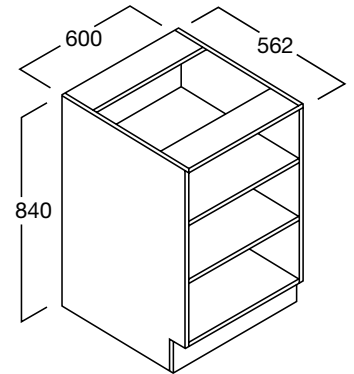

LENGTH 900mm
DEPTH 580mm o/a
to front of door
HEIGHT 840mm
CODE RE-B47L
RE-B47R

RE-B49 BENCH CUPBOARD

Technology 600
2 Shelves, Open

2 off adjustable shelves

LENGTH 600mm
DEPTH 580mm o/a
HEIGHT 840mm
CODE RE-B49

*For construction details refer to:
General Specification, Bench Cupboard Technology*

WET AREA

RE-B112L, RE-B112R BENCH CUPBOARD

Technology 500
(Practical Activities)

1 off adjustable shelf

LENGTH 500mm
DEPTH 580mm o/a
to front of door
HEIGHT 610mm
CODE RE-B112L
RE-B112R