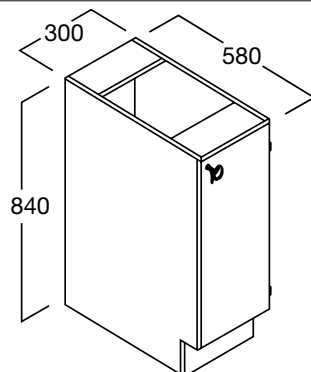

Utility G.L.S.

LENGTH 1500mm
DEPTH 600mm
o/a top
HEIGHT 720mm o/a
CODE RE-B280

RE-B23L, B23R BENCH CUPBOARD

Technology 1000
Left/Right Fixed Panel

1 off adjustable shelf

LENGTH 450mm
DEPTH 580mm o/a
to front of door
HEIGHT 840mm
CODE RE-B23L
RE-B23R

RE-B24 BENCH CUPBOARD

Technology 500
4 Drawers

LENGTH 500mm
DEPTH 580mm o/a
to drawer front
HEIGHT 840mm
CODE RE-B24

RE-B25 BENCH CUPBOARD

Technology 500
2 Shelves, Open

2 off adjustable shelves

LENGTH 500mm
DEPTH 580mm o/a
HEIGHT 840mm
CODE RE-B25

RE-B26 BENCH CUPBOARD

Technology 500
2 Drawers and Pot Drawer

LENGTH 500mm
DEPTH 580mm o/a
to drawer front
HEIGHT 840mm
CODE RE-B26

RE-B27L, RE-B27R BENCH CUPBOARD

Technology 300
Left and Right Hand Units

1 off adjustable shelf

LENGTH 300mm
DEPTH 580mm o/a
to front of door
HEIGHT 840mm
CODE RE-B27L
RE-B27R

RE-B28L, RE-B28R BENCH CUPBOARD

Technology 300
Shallow Depth
Left and Right Hand Units

LENGTH 300mm
DEPTH 580mm o/a
to front of door
HEIGHT 840mm
CODE RE-B28L
RE-B28R