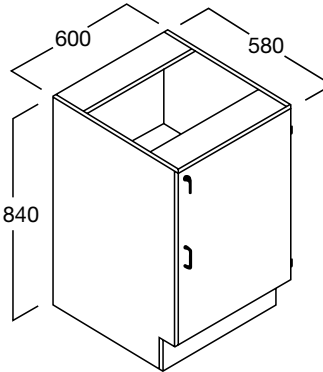

1 off adjustable shelf

LENGTH 300mm
DEPTH 580mm o/a
to front of door
HEIGHT 840mm
CODE RE-B27L
RE-B27R

RE-B28L, RE-B28R BENCH CUPBOARD

Technology 300
Shallow Depth
Left and Right Hand Units

LENGTH 300mm
DEPTH 580mm o/a
to front of door
HEIGHT 840mm
CODE RE-B28L
RE-B28R

RE-B30L, RE-B30R BENCH CUPBOARD

Technology 400
 Shallow Depth

1 off adjustable shelf
 LENGTH 400mm
 DEPTH 580mm o/a
 to front of door
 HEIGHT 840mm
 CODE RE-B30L
 RE-B30R

RE-B33 BENCH CUPBOARD

Technology 400

2 Drawers and Pot Drawer

LENGTH 400mm
 DEPTH 580mm o/a
 to front of door
 HEIGHT 840mm
 CODE RE-B33

RE-B34 BENCH CUPBOARD

Technology 600

2 Drawers and Pot Drawer

LENGTH 600mm
 DEPTH 580mm o/a
 to front of door
 HEIGHT 840mm
 CODE RE-B34

RE-B36L, RE-B36R BENCH CUPBOARD

Technology 600

1 off adjustable shelf

LENGTH 600mm
 DEPTH 580mm o/a
 to front of door
 HEIGHT 840mm
 CODE RE-B36L
 RE-B36R

RE-B43L, RE-B43R BENCH CUPBOARD

Technology 500
 Shallow Depth