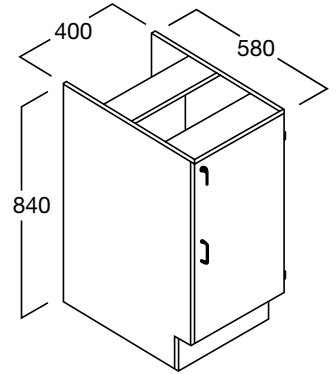

RE-B26 BENCH CUPBOARD

Technology 500
2 Drawers and Pot Drawer

LENGTH 500mm
DEPTH 580mm o/a
to drawer front
HEIGHT 840mm
CODE RE-B26

RE-B27L, RE-B27R BENCH CUPBOARD

Technology 300
Left and Right Hand Units

1 off adjustable shelf

LENGTH 300mm
DEPTH 580mm o/a
to front of door
HEIGHT 840mm
CODE RE-B27L
RE-B27R

RE-B28L, RE-B28R BENCH CUPBOARD

Technology 300
Shallow Depth
Left and Right Hand Units

LENGTH 300mm
DEPTH 580mm o/a
to front of door
HEIGHT 840mm
CODE RE-B28L
RE-B28R

For construction details refer to: General Specification, Bench Cupboard Technology — NSW DET Facility Standard

RE-B29L, RE-B29R BENCH CUPBOARD

Technology 400

1 off adjustable shelf

LENGTH 400mm
 DEPTH 580mm o/a
 to front of door
 HEIGHT 840mm
 CODE RE-B29L
 RE-B29R

RE-B30L, RE-B30R BENCH CUPBOARD

Technology 400
 Shallow Depth

1 off adjustable shelf
 LENGTH 400mm
 DEPTH 580mm o/a
 to front of door
 HEIGHT 840mm
 CODE RE-B30L
 RE-B30R

RE-B33 BENCH CUPBOARD

Technology 400