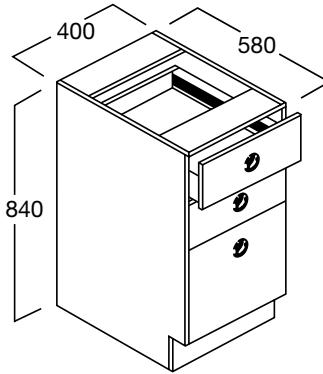

1 off adjustable shelf

LENGTH 300mm
DEPTH 580mm o/a
to front of door
HEIGHT 840mm
CODE RE-B27L
RE-B27R

RE-B28L, RE-B28R BENCH CUPBOARD

Technology 300
Shallow Depth
Left and Right Hand Units

LENGTH 300mm
DEPTH 580mm o/a
to front of door
HEIGHT 840mm
CODE RE-B28L
RE-B28R

For construction details refer to: General Specification, Bench Cupboard Technology — NSW DET Facility Standard

RE-B29L, RE-B29R BENCH CUPBOARD

Technology 400

1 off adjustable shelf

LENGTH 400mm
 DEPTH 580mm o/a
 to front of door
 HEIGHT 840mm
 CODE RE-B29L
 RE-B29R

RE-B30L, RE-B30R BENCH CUPBOARD

Technology 400
 Shallow Depth

1 off adjustable shelf
 LENGTH 400mm
 DEPTH 580mm o/a
 to front of door
 HEIGHT 840mm
 CODE RE-B30L
 RE-B30R

RE-B33 BENCH CUPBOARD

Technology 400

2 Drawers and Pot Drawer

LENGTH 400mm
 DEPTH 580mm o/a
 to front of door
 HEIGHT 840mm
 CODE RE-B33

RE-B34 BENCH CUPBOARD

Technology 600

2 Drawers and Pot Drawer

LENGTH 600mm
 DEPTH 580mm o/a
 to front of door
 HEIGHT 840mm
 CODE RE-B34