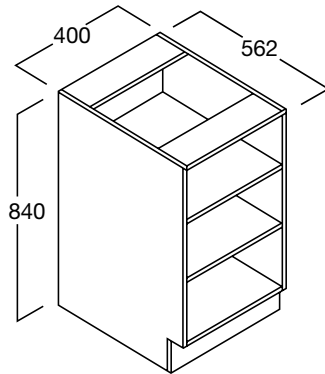

RE-B127 BENCH CUPBOARD

Technology 450

2 Shelves, Open

2 off adjustable shelves

LENGTH 450mm
 DEPTH 580mm o/a
 to front of door
 HEIGHT 840mm
 CODE RE-B127

RE-B128 BENCH CUPBOARD

Technology 900

Shallow Depth

LENGTH 900mm
 DEPTH 580mm o/a
 to front of door
 HEIGHT 840mm
 CODE RE-B128

BENCHES

RE-B129 BENCH CUPBOARD

Technology 400
2 Shelves, Open

LENGTH 400mm
DEPTH 580mm o/a
HEIGHT 840mm
CODE RE-B129

RE-B280 BENCH CUPBOARD

Utility G.L.S.

LENGTH 1500mm
DEPTH 600mm
o/a top
HEIGHT 720mm o/a
CODE RE-B280

RE-B23L, B23R BENCH CUPBOARD

Technology 1000
Left/Right Fixed Panel

1 off adjustable shelf

LENGTH 450mm
DEPTH 580mm o/a
to front of door
HEIGHT 840mm
CODE RE-B23L
RE-B23R

RE-B24 BENCH CUPBOARD

Technology 500
4 Drawers

LENGTH 500mm
DEPTH 580mm o/a
to drawer front
HEIGHT 840mm
CODE RE-B24

RE-B25 BENCH CUPBOARD

Technology 500
2 Shelves, Open

2 off adjustable shelves

LENGTH 500mm
DEPTH 580mm o/a
HEIGHT 840mm
CODE RE-B25