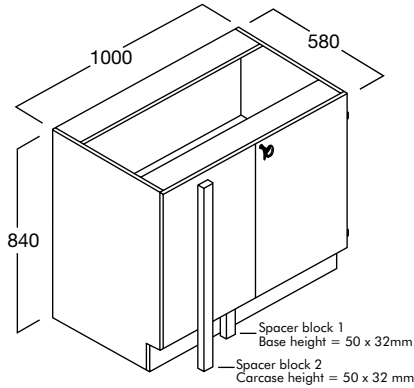

LENGTH 900mm
 DEPTH 580mm o/a
 to front of door
 HEIGHT 840mm
 CODE RE-B128

BENCHES

RE-B129 BENCH CUPBOARD

Technology 400
2 Shelves, Open

LENGTH 400mm
DEPTH 580mm o/a
HEIGHT 840mm
CODE RE-B129

RE-B280 BENCH CUPBOARD

Utility G.L.S.

LENGTH 1500mm
DEPTH 600mm
o/a top
HEIGHT 720mm o/a
CODE RE-B280

RE-B23L, B23R BENCH CUPBOARD

Technology 1000
Left/Right Fixed Panel

1 off adjustable shelf

LENGTH 450mm
DEPTH 580mm o/a
to front of door
HEIGHT 840mm
CODE RE-B23L
RE-B23R

RE-B24 BENCH CUPBOARD

Technology 500
4 Drawers

LENGTH 500mm
DEPTH 580mm o/a
to drawer front
HEIGHT 840mm
CODE RE-B24

RE-B25 BENCH CUPBOARD

Technology 500
2 Shelves, Open

2 off adjustable shelves

LENGTH 500mm
DEPTH 580mm o/a
HEIGHT 840mm
CODE RE-B25

RE-B26 BENCH CUPBOARD

Technology 500
2 Drawers and Pot Drawer

LENGTH 500mm
DEPTH 580mm o/a
to drawer front
HEIGHT 840mm
CODE RE-B26

RE-B27L, RE-B27R BENCH CUPBOARD

Technology 300
Left and Right Hand Units