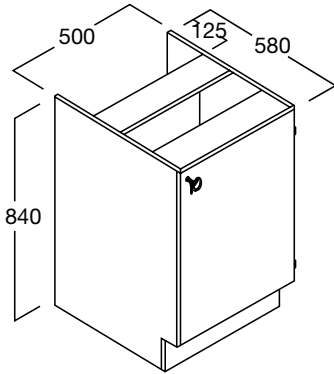

LENGTH 585mm
 DEPTH 495mm
 HEIGHT 865mm
 CODE RE-B87

BENCH HEAT
TREATMENT/WELDING

colours*

LENGTH 1095mm
 DEPTH 645mm
 HEIGHT 855mm
 CODE RE-B84

BENCHES

WORKSHOP DEMONSTRATION

LENGTH 1770mm
DEPTH 645mm
HEIGHT 890mm
CODE RE-B86

WOODWORK BENCH - 4 STATIONS

LENGTH 1200mm
DEPTH 1200mm
HEIGHT 860mm
CODE RE-B82B

4 Stations

POTTERY BENCH

LENGTH 1770mm
DEPTH 885mm
HEIGHT 800mm
CODE RE-B81

TECHNICAL DRAWING/ MULTI PURPOSE BENCH

LENGTH 1710mm
DEPTH 585mm
HEIGHT 890mm
CODE RE-B85

RE-B121 BENCH CUPBOARD

Technology 1200

1 off adjustable shelf

LENGTH 1200mm
 DEPTH 580mm o/a
 to front of door
 HEIGHT 840mm
 CODE RE-B121

RE-B122 BENCH CUPBOARD

Technology 900

1 off adjustable shelf

LENGTH 900mm
 DEPTH 580mm o/a
 to front of door
 HEIGHT 840mm
 CODE RE-B122

RE-B123L, RE-B123R BENCH CUPBOARD

Technology 600

Shallow Depth

1 off adjustable shelf

LENGTH 600mm
 DEPTH 580mm o/a
 to front of door
 HEIGHT 840mm
 CODE RE-B123L
 RE-B123R

RE-B124L, RE-B124R BENCH CUPBOARD