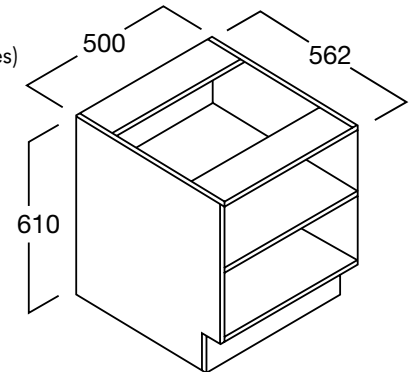

LENGTH 900mm
DEPTH 580mm o/a
to front of door
HEIGHT 840mm
CODE RE-B47L
RE-B47R

RE-B49 BENCH CUPBOARD

Technology 600
2 Shelves, Open

2 off adjustable shelves

LENGTH 600mm
DEPTH 580mm o/a
HEIGHT 840mm
CODE RE-B49

*For construction details refer to:
General Specification, Bench Cupboard Technology*

WET AREA

RE-B112L, RE-B112R BENCH CUPBOARD

Technology 500
(Practical Activities)

1 off adjustable shelf

LENGTH 500mm
DEPTH 580mm o/a
to front of door
HEIGHT 610mm
CODE RE-B112L
RE-B112R

RE-B113 BENCH CUPBOARD

Technology 500
Open Shelf (Practical Activities)

LENGTH 500mm
DEPTH 562mm o/a
HEIGHT 610mm
CODE RE-B113

RE-B114L, RE-B114R BENCH CUPBOARD

Technology 1000
Left/Right Corner Units
(Practical Activities)