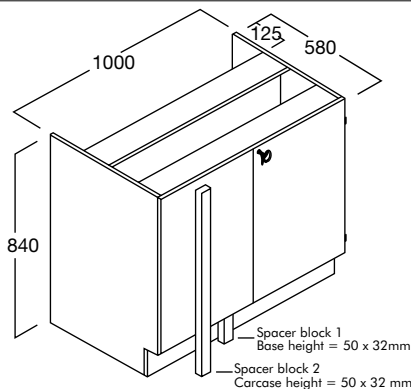

2 Drawers and Pot Drawer

LENGTH 400mm
 DEPTH 580mm o/a
 to front of door
 HEIGHT 840mm
 CODE RE-B33

RE-B34 BENCH CUPBOARD

Technology 600

2 Drawers and Pot Drawer

LENGTH 600mm
 DEPTH 580mm o/a
 to front of door
 HEIGHT 840mm
 CODE RE-B34

RE-B36L, RE-B36R BENCH CUPBOARD

Technology 600

1 off adjustable shelf

LENGTH 600mm
 DEPTH 580mm o/a
 to front of door
 HEIGHT 840mm
 CODE RE-B36L
 RE-B36R

RE-B43L, RE-B43R BENCH CUPBOARD

Technology 500
 Shallow Depth

LENGTH 600mm
 DEPTH 580mm o/a
 to front of door
 HEIGHT 840mm
 CODE RE-B43L
 RE-B43R

RE-B44L, RE-B44R BENCH CUPBOARD

Technology 1000

Left/Right Corner Unit
 (Left/Right fixed panel)
 Shallow Depth

1 off adjustable shelf

LENGTH 1000mm
 DEPTH 580mm o/a
 to front of door
 HEIGHT 840mm
 CODE RE-B44L
 RE-B44R

RE-B46L, RE-B46R BENCH CUPBOARD

Technology 850

Left/Right Corner Unit
 (Left/Right fixed panel)
 Shallow Depth

LENGTH 850mm
 DEPTH 580mm o/a
 to front of door
 HEIGHT 840mm
 CODE RE-B46L
 RE-B46R