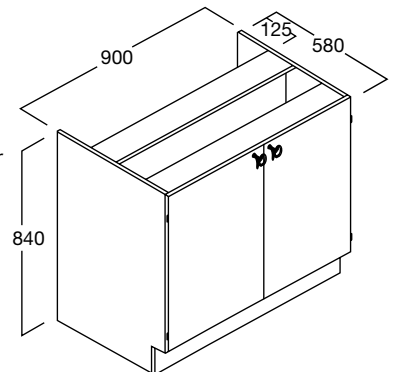

LENGTH 450mm
 DEPTH 580mm o/a
 to front of door
 HEIGHT 840mm
 CODE RE-B125L
 RE-B125R

RE-B126 BENCH CUPBOARD

Technology 450

2 Drawers and Pot Drawer

LENGTH 450mm
 DEPTH 580mm o/a
 to front of door
 HEIGHT 840mm
 CODE RE-B126

RE-B127 BENCH CUPBOARD

Technology 450

2 Shelves, Open

2 off adjustable shelves

LENGTH 450mm
 DEPTH 580mm o/a
 to front of door
 HEIGHT 840mm
 CODE RE-B127

RE-B128 BENCH CUPBOARD

Technology 900

Shallow Depth

LENGTH 900mm
 DEPTH 580mm o/a
 to front of door
 HEIGHT 840mm
 CODE RE-B128

BENCHES

RE-B129 BENCH CUPBOARD

Technology 400
2 Shelves, Open

LENGTH 400mm
DEPTH 580mm o/a
HEIGHT 840mm
CODE RE-B129

RE-B280 BENCH CUPBOARD

Utility G.L.S.

LENGTH 1500mm
DEPTH 600mm
o/a top
HEIGHT 720mm o/a
CODE RE-B280

RE-B23L, B23R BENCH CUPBOARD

Technology 1000
Left/Right Fixed Panel

1 off adjustable shelf

LENGTH 450mm
DEPTH 580mm o/a
to front of door
HEIGHT 840mm
CODE RE-B23L
RE-B23R