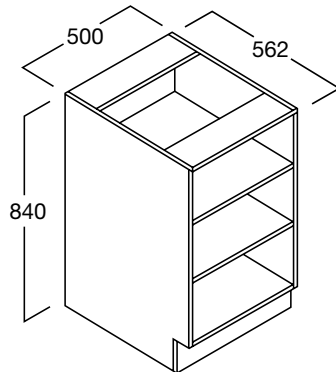

Utility G.L.S.

LENGTH 1500mm
DEPTH 600mm
o/a top
HEIGHT 720mm o/a
CODE RE-B280

RE-B23L, B23R BENCH CUPBOARD

Technology 1000
Left/Right Fixed Panel

1 off adjustable shelf

LENGTH 450mm
DEPTH 580mm o/a
to front of door
HEIGHT 840mm
CODE RE-B23L
RE-B23R

RE-B24 BENCH CUPBOARD

Technology 500
4 Drawers

LENGTH 500mm
DEPTH 580mm o/a
to drawer front
HEIGHT 840mm
CODE RE-B24

RE-B25 BENCH CUPBOARD

Technology 500
2 Shelves, Open

2 off adjustable shelves

LENGTH 500mm
DEPTH 580mm o/a
HEIGHT 840mm
CODE RE-B25

RE-B26 BENCH CUPBOARD

Technology 500
2 Drawers and Pot Drawer

LENGTH 500mm
DEPTH 580mm o/a
to drawer front
HEIGHT 840mm
CODE RE-B26

RE-B27L, RE-B27R BENCH CUPBOARD

Technology 300
Left and Right Hand Units

1 off adjustable shelf

LENGTH 300mm
DEPTH 580mm o/a
to front of door
HEIGHT 840mm
CODE RE-B27L
RE-B27R

RE-B28L, RE-B28R BENCH CUPBOARD

Technology 300
Shallow Depth
Left and Right Hand Units

LENGTH 300mm
DEPTH 580mm o/a
to front of door
HEIGHT 840mm
CODE RE-B28L
RE-B28R