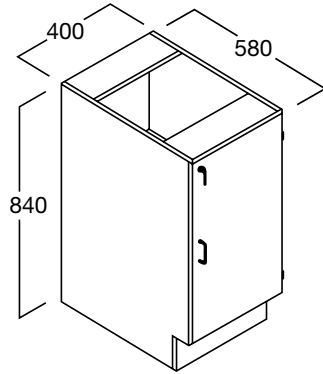

RE-B24 BENCH CUPBOARD

Technology 500
4 Drawers

LENGTH 500mm
DEPTH 580mm o/a
to drawer front
HEIGHT 840mm
CODE RE-B24

RE-B25 BENCH CUPBOARD

Technology 500
2 Shelves, Open

2 off adjustable shelves

LENGTH 500mm
DEPTH 580mm o/a
HEIGHT 840mm
CODE RE-B25

RE-B26 BENCH CUPBOARD

Technology 500
2 Drawers and Pot Drawer

LENGTH 500mm
DEPTH 580mm o/a
to drawer front
HEIGHT 840mm
CODE RE-B26

RE-B27L, RE-B27R BENCH CUPBOARD

Technology 300
Left and Right Hand Units

1 off adjustable shelf

LENGTH 300mm
DEPTH 580mm o/a
to front of door
HEIGHT 840mm
CODE RE-B27L
RE-B27R

RE-B28L, RE-B28R BENCH CUPBOARD

Technology 300
Shallow Depth
Left and Right Hand Units

LENGTH 300mm
DEPTH 580mm o/a
to front of door
HEIGHT 840mm
CODE RE-B28L
RE-B28R

For construction details refer to: General Specification, Bench Cupboard Technology — NSW DET Facility Standard

RE-B29L, RE-B29R BENCH CUPBOARD

Technology 400

1 off adjustable shelf

LENGTH 400mm
 DEPTH 580mm o/a
 to front of door
 HEIGHT 840mm
 CODE RE-B29L
 RE-B29R