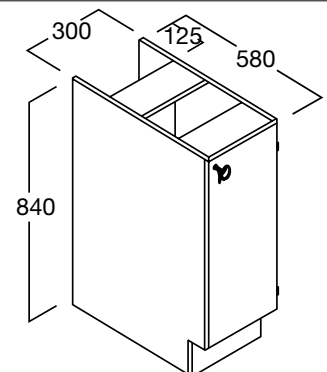

RE-B24 BENCH CUPBOARD

Technology 500
4 Drawers

LENGTH 500mm
DEPTH 580mm o/a
to drawer front
HEIGHT 840mm
CODE RE-B24

RE-B25 BENCH CUPBOARD

Technology 500
2 Shelves, Open

2 off adjustable shelves

LENGTH 500mm
DEPTH 580mm o/a
HEIGHT 840mm
CODE RE-B25

RE-B26 BENCH CUPBOARD

Technology 500
2 Drawers and Pot Drawer

LENGTH 500mm
DEPTH 580mm o/a
to drawer front
HEIGHT 840mm
CODE RE-B26

RE-B27L, RE-B27R BENCH CUPBOARD

Technology 300
Left and Right Hand Units

1 off adjustable shelf

LENGTH 300mm
DEPTH 580mm o/a
to front of door
HEIGHT 840mm
CODE RE-B27L
RE-B27R

RE-B28L, RE-B28R BENCH CUPBOARD

Technology 300
Shallow Depth
Left and Right Hand Units

LENGTH 300mm
DEPTH 580mm o/a
to front of door
HEIGHT 840mm
CODE RE-B28L
RE-B28R

For construction details refer to: General Specification, Bench Cupboard Technology — NSW DET Facility Standard

RE-B29L, RE-B29R BENCH CUPBOARD

Technology 400

1 off adjustable shelf

LENGTH 400mm
 DEPTH 580mm o/a
 to front of door
 HEIGHT 840mm
 CODE RE-B29L
 RE-B29R