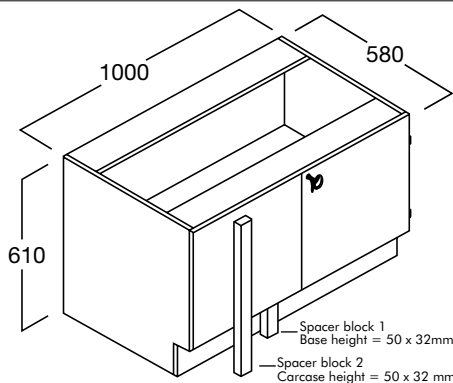

*For construction details refer to:
General Specification, Bench Cupboard Technology*

WET AREA

RE-B112L, RE-B112R BENCH CUPBOARD

Technology 500
(Practical Activities)

1 off adjustable shelf

LENGTH 500mm
DEPTH 580mm o/a
to front of door
HEIGHT 610mm
CODE RE-B112L
RE-B112R

RE-B113 BENCH CUPBOARD

Technology 500
Open Shelf (Practical Activities)

LENGTH 500mm
DEPTH 562mm o/a
HEIGHT 610mm
CODE RE-B113

RE-B114L, RE-B114R BENCH CUPBOARD

Technology 1000
Left/Right Corner Units
(Practical Activities)

LENGTH 1000mm
DEPTH 580mm
o/a to front
of door
HEIGHT 840mm

CODE RE-B114L
RE-B114R

RE-B117 BENCH CUPBOARD

Technology 1000
2 Door
(Practical Activities,
Trough Cupboard)

LENGTH 1000mm
DEPTH 580mm
o/a to front
of door
HEIGHT 610mm