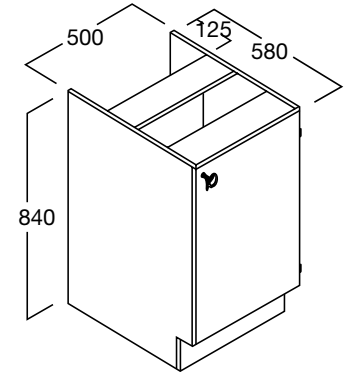

RE-B30L, RE-B30R BENCH CUPBOARD

Technology 400
 Shallow Depth

1 off adjustable shelf
 LENGTH 400mm
 DEPTH 580mm o/a
 to front of door
 HEIGHT 840mm
 CODE RE-B30L
 RE-B30R

RE-B33 BENCH CUPBOARD

Technology 400

2 Drawers and Pot Drawer

LENGTH 400mm
 DEPTH 580mm o/a
 to front of door
 HEIGHT 840mm
 CODE RE-B33

RE-B34 BENCH CUPBOARD

Technology 600

2 Drawers and Pot Drawer

LENGTH 600mm
 DEPTH 580mm o/a
 to front of door
 HEIGHT 840mm
 CODE RE-B34

RE-B36L, RE-B36R BENCH CUPBOARD

Technology 600

1 off adjustable shelf

LENGTH 600mm
 DEPTH 580mm o/a
 to front of door
 HEIGHT 840mm
 CODE RE-B36L
 RE-B36R

RE-B43L, RE-B43R BENCH CUPBOARD

Technology 500
 Shallow Depth

LENGTH 600mm
 DEPTH 580mm o/a
 to front of door
 HEIGHT 840mm
 CODE RE-B43L
 RE-B43R

RE-B44L, RE-B44R BENCH CUPBOARD

Technology 1000

Left/Right Corner Unit
 (Left/Right fixed panel)
 Shallow Depth

1 off adjustable shelf