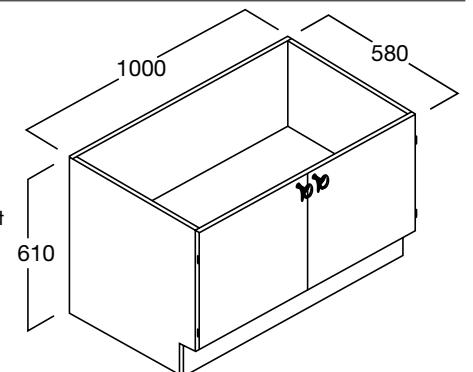

For construction details refer to: General Specification, Bench Cupboard Technology — NSW DET Facility Standard