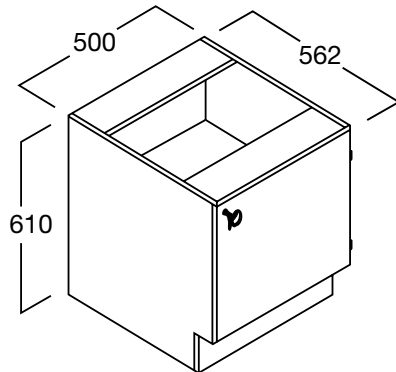

LENGTH 900mm
DEPTH 580mm o/a
to front of door
HEIGHT 840mm
CODE RE-B47L
RE-B47R

RE-B49 BENCH CUPBOARD

Technology 600
2 Shelves, Open

2 off adjustable shelves

LENGTH 600mm
DEPTH 580mm o/a
HEIGHT 840mm
CODE RE-B49

*For construction details refer to:
General Specification, Bench Cupboard Technology*

WET AREA

RE-B112L, RE-B112R BENCH CUPBOARD

Technology 500
(Practical Activities)

1 off adjustable shelf

LENGTH 500mm
DEPTH 580mm o/a
to front of door
HEIGHT 610mm
CODE RE-B112L
RE-B112R

RE-B113 BENCH CUPBOARD

Technology 500
Open Shelf (Practical Activities)

LENGTH 500mm
DEPTH 562mm o/a
HEIGHT 610mm
CODE RE-B113

RE-B114L, RE-B114R BENCH CUPBOARD

Technology 1000
Left/Right Corner Units
(Practical Activities)