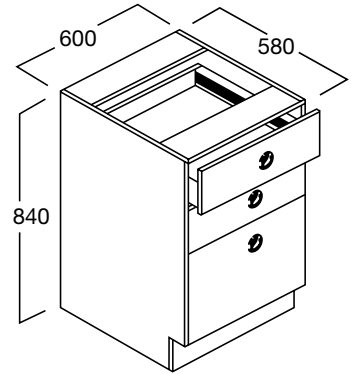

RE-B30L, RE-B30R BENCH CUPBOARD

Technology 400
 Shallow Depth

1 off adjustable shelf
 LENGTH 400mm
 DEPTH 580mm o/a
 to front of door
 HEIGHT 840mm
 CODE RE-B30L
 RE-B30R

RE-B33 BENCH CUPBOARD

Technology 400

2 Drawers and Pot Drawer

LENGTH 400mm
 DEPTH 580mm o/a
 to front of door
 HEIGHT 840mm
 CODE RE-B33

RE-B34 BENCH CUPBOARD

Technology 600

2 Drawers and Pot Drawer

LENGTH 600mm
 DEPTH 580mm o/a
 to front of door
 HEIGHT 840mm
 CODE RE-B34

RE-B36L, RE-B36R BENCH CUPBOARD

Technology 600

1 off adjustable shelf

LENGTH 600mm
 DEPTH 580mm o/a
 to front of door
 HEIGHT 840mm
 CODE RE-B36L
 RE-B36R

RE-B43L, RE-B43R BENCH CUPBOARD

Technology 500
 Shallow Depth