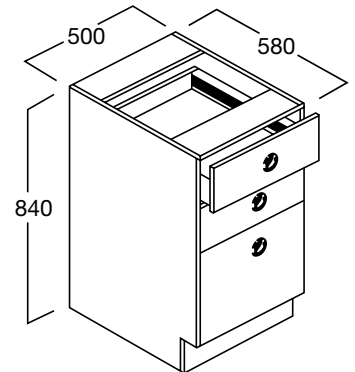

Utility G.L.S.

LENGTH 1500mm
DEPTH 600mm
o/a top
HEIGHT 720mm o/a
CODE RE-B280

RE-B23L, B23R BENCH CUPBOARD

Technology 1000
Left/Right Fixed Panel

1 off adjustable shelf

LENGTH 450mm
DEPTH 580mm o/a
to front of door
HEIGHT 840mm
CODE RE-B23L
RE-B23R

RE-B24 BENCH CUPBOARD

Technology 500
4 Drawers

LENGTH 500mm
DEPTH 580mm o/a
to drawer front
HEIGHT 840mm
CODE RE-B24

RE-B25 BENCH CUPBOARD

Technology 500
2 Shelves, Open

2 off adjustable shelves

LENGTH 500mm
DEPTH 580mm o/a
HEIGHT 840mm
CODE RE-B25

RE-B26 BENCH CUPBOARD

Technology 500
2 Drawers and Pot Drawer

LENGTH 500mm
DEPTH 580mm o/a
to drawer front
HEIGHT 840mm
CODE RE-B26

RE-B27L, RE-B27R BENCH CUPBOARD

Technology 300
Left and Right Hand Units

1 off adjustable shelf

LENGTH 300mm
DEPTH 580mm o/a
to front of door
HEIGHT 840mm
CODE RE-B27L
RE-B27R

RE-B28L, RE-B28R BENCH CUPBOARD

Technology 300
Shallow Depth
Left and Right Hand Units

LENGTH 300mm
DEPTH 580mm o/a
to front of door
HEIGHT 840mm
CODE RE-B28L
RE-B28R