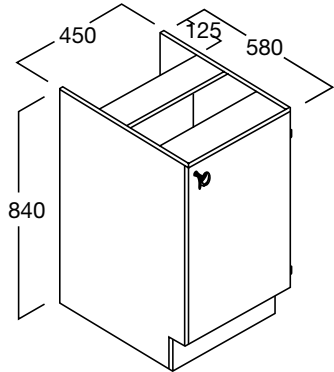

RE-B123L, RE-B123R BENCH CUPBOARD

Technology 600

Shallow Depth

1 off adjustable shelf

LENGTH 600mm
 DEPTH 580mm o/a
 to front of door
 HEIGHT 840mm
 CODE RE-B123L
 RE-B123R

RE-B124L, RE-B124R BENCH CUPBOARD

Technology 450

1 off adjustable shelf

LENGTH 450mm
 DEPTH 580mm o/a
 to front of door
 HEIGHT 840mm
 CODE RE-B124L
 RE-B124R

RE-B125L, RE-B125R BENCH CUPBOARD

Technology 450

Shallow Depth

1 off adjustable shelf

LENGTH 450mm
 DEPTH 580mm o/a
 to front of door
 HEIGHT 840mm
 CODE RE-B125L
 RE-B125R

RE-B126 BENCH CUPBOARD

Technology 450

2 Drawers and Pot Drawer

LENGTH 450mm
 DEPTH 580mm o/a
 to front of door
 HEIGHT 840mm
 CODE RE-B126

RE-B127 BENCH CUPBOARD

Technology 450

2 Shelves, Open

2 off adjustable shelves

LENGTH 450mm
 DEPTH 580mm o/a
 to front of door
 HEIGHT 840mm
 CODE RE-B127

RE-B128 BENCH CUPBOARD

Technology 900

Shallow Depth