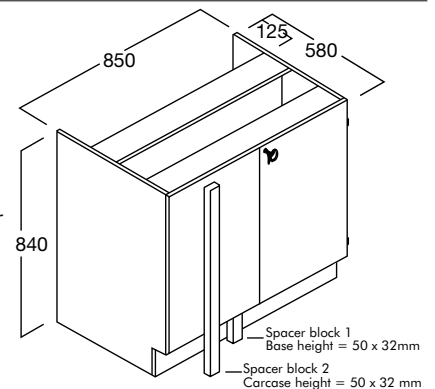

RE-B36L, RE-B36R BENCH CUPBOARD

Technology 600

1 off adjustable shelf

LENGTH 600mm
 DEPTH 580mm o/a
 to front of door
 HEIGHT 840mm
 CODE RE-B36L
 RE-B36R

RE-B43L, RE-B43R BENCH CUPBOARD

Technology 500
 Shallow Depth

LENGTH 600mm
 DEPTH 580mm o/a
 to front of door
 HEIGHT 840mm
 CODE RE-B43L
 RE-B43R

RE-B44L, RE-B44R BENCH CUPBOARD

Technology 1000

Left/Right Corner Unit
 (Left/Right fixed panel)
 Shallow Depth

1 off adjustable shelf

LENGTH 1000mm
 DEPTH 580mm o/a
 to front of door
 HEIGHT 840mm
 CODE RE-B44L
 RE-B44R

RE-B46L, RE-B46R BENCH CUPBOARD

Technology 850

Left/Right Corner Unit
 (Left/Right fixed panel)
 Shallow Depth

LENGTH 850mm
 DEPTH 580mm o/a
 to front of door
 HEIGHT 840mm
 CODE RE-B46L
 RE-B46R

LENGTH 900mm
DEPTH 580mm o/a
to front of door
HEIGHT 840mm
CODE RE-B47L
RE-B47R

RE-B49 BENCH CUPBOARD

Technology 600
2 Shelves, Open

2 off adjustable shelves

LENGTH 600mm
DEPTH 580mm o/a
HEIGHT 840mm
CODE RE-B49