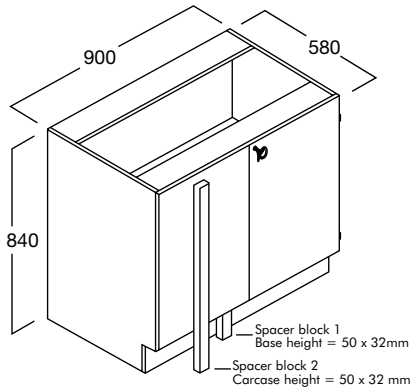

RE-B36L, RE-B36R BENCH CUPBOARD

Technology 600

1 off adjustable shelf

LENGTH 600mm
 DEPTH 580mm o/a
 to front of door
 HEIGHT 840mm
 CODE RE-B36L
 RE-B36R

RE-B43L, RE-B43R BENCH CUPBOARD

Technology 500
 Shallow Depth

LENGTH 600mm
 DEPTH 580mm o/a
 to front of door
 HEIGHT 840mm
 CODE RE-B43L
 RE-B43R

RE-B44L, RE-B44R BENCH CUPBOARD

Technology 1000

Left/Right Corner Unit
 (Left/Right fixed panel)
 Shallow Depth

1 off adjustable shelf

LENGTH 1000mm
 DEPTH 580mm o/a
 to front of door
 HEIGHT 840mm
 CODE RE-B44L
 RE-B44R

RE-B46L, RE-B46R BENCH CUPBOARD

Technology 850

Left/Right Corner Unit
 (Left/Right fixed panel)
 Shallow Depth

LENGTH 850mm
 DEPTH 580mm o/a
 to front of door
 HEIGHT 840mm
 CODE RE-B46L
 RE-B46R

LENGTH 900mm
DEPTH 580mm o/a
to front of door
HEIGHT 840mm
CODE RE-B47L
RE-B47R

RE-B49 BENCH CUPBOARD

Technology 600
2 Shelves, Open

2 off adjustable shelves

LENGTH 600mm
DEPTH 580mm o/a
HEIGHT 840mm
CODE RE-B49