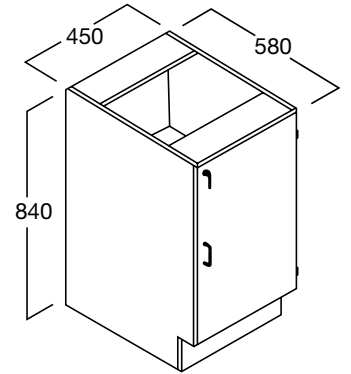

RE-B121 BENCH CUPBOARD

Technology 1200

1 off adjustable shelf

LENGTH 1200mm
 DEPTH 580mm o/a
 to front of door
 HEIGHT 840mm
 CODE RE-B121

RE-B122 BENCH CUPBOARD

Technology 900

1 off adjustable shelf

LENGTH 900mm
 DEPTH 580mm o/a
 to front of door
 HEIGHT 840mm
 CODE RE-B122

RE-B123L, RE-B123R BENCH CUPBOARD

Technology 600

Shallow Depth

1 off adjustable shelf

LENGTH 600mm
 DEPTH 580mm o/a
 to front of door
 HEIGHT 840mm
 CODE RE-B123L
 RE-B123R

RE-B124L, RE-B124R BENCH CUPBOARD

Technology 450

1 off adjustable shelf

LENGTH 450mm
 DEPTH 580mm o/a
 to front of door
 HEIGHT 840mm
 CODE RE-B124L
 RE-B124R

RE-B125L, RE-B125R BENCH CUPBOARD

Technology 450

Shallow Depth

1 off adjustable shelf

LENGTH 450mm
 DEPTH 580mm o/a
 to front of door
 HEIGHT 840mm
 CODE RE-B125L
 RE-B125R

RE-B126 BENCH CUPBOARD

Technology 450

2 Drawers and Pot Drawer

LENGTH 450mm
 DEPTH 580mm o/a
 to front of door
 HEIGHT 840mm
 CODE RE-B126