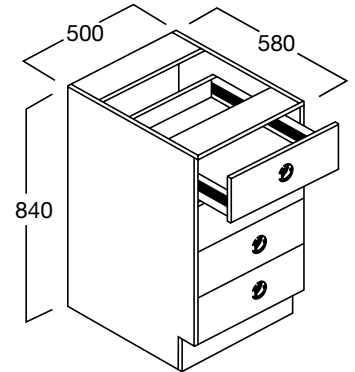

LENGTH 900mm
 DEPTH 580mm o/a
 to front of door
 HEIGHT 840mm
 CODE RE-B128

BENCHES

RE-B129 BENCH CUPBOARD

Technology 400
2 Shelves, Open

LENGTH 400mm
DEPTH 580mm o/a
HEIGHT 840mm
CODE RE-B129

RE-B280 BENCH CUPBOARD

Utility G.L.S.

LENGTH 1500mm
DEPTH 600mm
o/a top
HEIGHT 720mm o/a
CODE RE-B280

RE-B23L, B23R BENCH CUPBOARD

Technology 1000
Left/Right Fixed Panel

1 off adjustable shelf

LENGTH 450mm
DEPTH 580mm o/a
to front of door
HEIGHT 840mm
CODE RE-B23L
RE-B23R

RE-B24 BENCH CUPBOARD

Technology 500
4 Drawers

LENGTH 500mm
DEPTH 580mm o/a
to drawer front
HEIGHT 840mm
CODE RE-B24

RE-B25 BENCH CUPBOARD

Technology 500
2 Shelves, Open

2 off adjustable shelves

LENGTH 500mm
DEPTH 580mm o/a
HEIGHT 840mm
CODE RE-B25