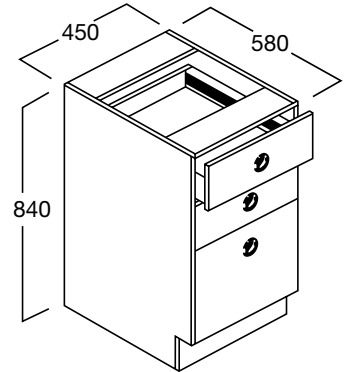

RE-B121 BENCH CUPBOARD

Technology 1200

1 off adjustable shelf

LENGTH 1200mm
 DEPTH 580mm o/a
 to front of door
 HEIGHT 840mm
 CODE RE-B121

RE-B122 BENCH CUPBOARD

Technology 900

1 off adjustable shelf

LENGTH 900mm
 DEPTH 580mm o/a
 to front of door
 HEIGHT 840mm
 CODE RE-B122

RE-B123L, RE-B123R BENCH CUPBOARD

Technology 600

Shallow Depth

1 off adjustable shelf

LENGTH 600mm
 DEPTH 580mm o/a
 to front of door
 HEIGHT 840mm
 CODE RE-B123L
 RE-B123R

RE-B124L, RE-B124R BENCH CUPBOARD

Technology 450

1 off adjustable shelf

LENGTH 450mm
 DEPTH 580mm o/a
 to front of door
 HEIGHT 840mm
 CODE RE-B124L
 RE-B124R

RE-B125L, RE-B125R BENCH CUPBOARD

Technology 450

Shallow Depth

1 off adjustable shelf

LENGTH 450mm
 DEPTH 580mm o/a
 to front of door
 HEIGHT 840mm
 CODE RE-B125L
 RE-B125R

RE-B126 BENCH CUPBOARD

Technology 450

2 Drawers and Pot Drawer

LENGTH 450mm
 DEPTH 580mm o/a
 to front of door
 HEIGHT 840mm
 CODE RE-B126