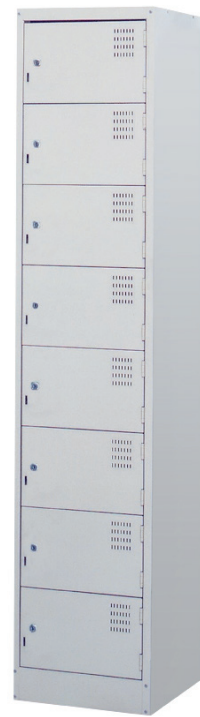

Shield - Steel Lockers

Single door locker
Wild Oats

2 door locker
Wild Oats

4 door locker
Silver Grey

8 door locker
Silver Grey

Name: Shield Steel Lockers

Description: Our heavy duty steel lockers offers protection and supreme security for your belongings. Constructed with a rigid carcass configuration, sturdy internal hinges, welded door support channel and firmly fixed internal shelves to ensure long term durability. Our lockers are manufactured in Australia.

Codes: RE-L01 | Single Door Locker
RE-L02 | 2 Door Locker
RE-L04 | 4 Door Locker
RE-L08 | 8 Door Locker

Size: 375W x 450D x 1800H

Composition: Galvanised Steel
Tough powdercoat finish
Lockable

Options: Colours
Multiple locking systems