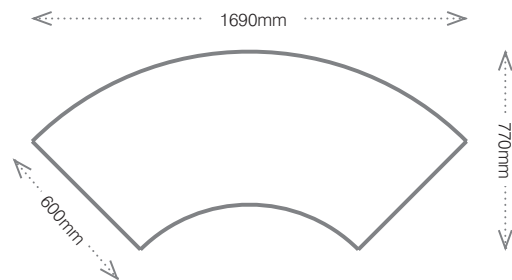

Crescent table

Name: Crescent Table

Description: Crescent shaped table equal to 1/4 circle. Fits three students. Great for flexible spaces, works well with 1200 x 600 Oxford table (RET19).

Code: RET93

Size/s: 1690W x 770D x 720H

Composition: 18mm Laminate top (Laminex E0 board)
38mm round steel tube legs
35 x 20mm steel frame (square tube)

Options: Various fixed heights
Height adjustable legs
Lockable castors
Writeable surface
Compact laminate