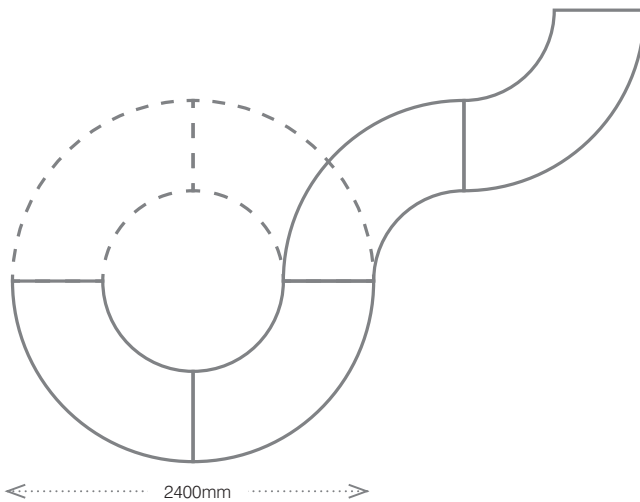

Crescent table

Name: Crescent Table

Description: Crescent shaped table equal to 1/4 circle. Fits three students. Great for flexible spaces, works well with 1200 x 600 Oxford table (RET19).

Code: RET93

Size/s: 1690W x 770D x 720H

Composition: 18mm Laminate top (Laminex E0 board)
38mm round steel tube legs
35 x 20mm steel frame (square tube)

Options: Various fixed heights
Height adjustable legs
Lockable castors
Writeable surface
Compact laminate