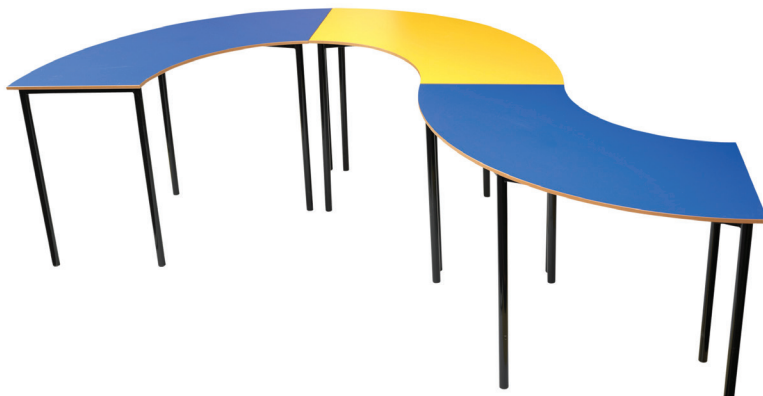

Crescent table

Name: Crescent Table

Description: Crescent shaped table equal to 1/4 circle. Fits three students. Great for flexible spaces, works well with 1200 x 600 Oxford table (RET19).

Code: RET93

Size/s: 1690W x 770D x 720H

Composition: 18mm Laminate top (Laminex E0 board)
38mm round steel tube legs
35 x 20mm steel frame (square tube)

Options: Various fixed heights
Height adjustable legs
Lockable castors
Writeable surface
Compact laminate

BUILT BY BATGER

Laminate colours

Built to Australian Standard:
AS/NZS 4610.3
Educational Tables
Strength, durability and stability

Frame colours

Edging options:

Matching edging - matches standard laminate range