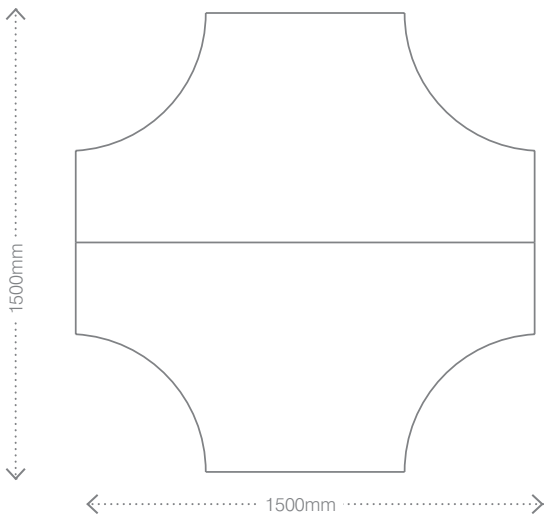

# Flower table

(2 tables pictured)

**Name:** Flower table

**Description:** Flexible and collaborative student desk which creates flower type shape when two tables are combined.

**Code:** RET92

**Size:** 1500W x 750mmD x 720mmH

**Composition:** 18mm Laminate top (Laminex E0 board)  
38mm round steel tube legs  
35 x 20mm steel frame (square tube)

**Options:** Height adjustable legs  
Lockable castors  
Other sizes available  
Writeable surface  
Compact laminate