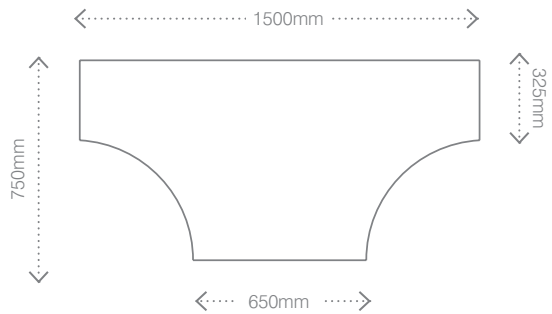

# Flower table

(2 tables pictured)

**Name:** Flower table

**Description:** Flexible and collaborative student desk which creates flower type shape when two tables are combined.

**Code:** RET92

**Size:** 1500W x 750mmD x 720mmH

**Composition:** 18mm Laminate top (Laminex E0 board)  
38mm round steel tube legs  
35 x 20mm steel frame (square tube)

**Options:** Height adjustable legs  
Lockable castors  
Other sizes available  
Writeable surface  
Compact laminate