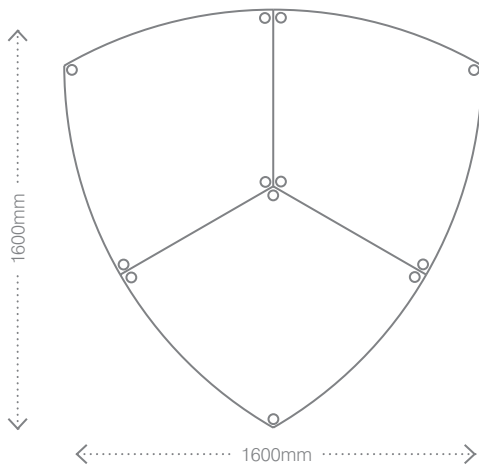

Tri table

(3 tables pictured)

Name: Tri table

Description: Flexible and collaborative. Sits up one to four on a single desk or comfortably six when three tables are grouped.

Code: RET91

Size: 1185W x 935mmD x 720mmH

Composition: 18mm Laminate top (Laminex E0 board)
38mm round steel tube legs
35 x 20mm steel frame (square tube)

Options: Height adjustable legs
Lockable castors
Other sizes available
Writeable surface
Compact laminate