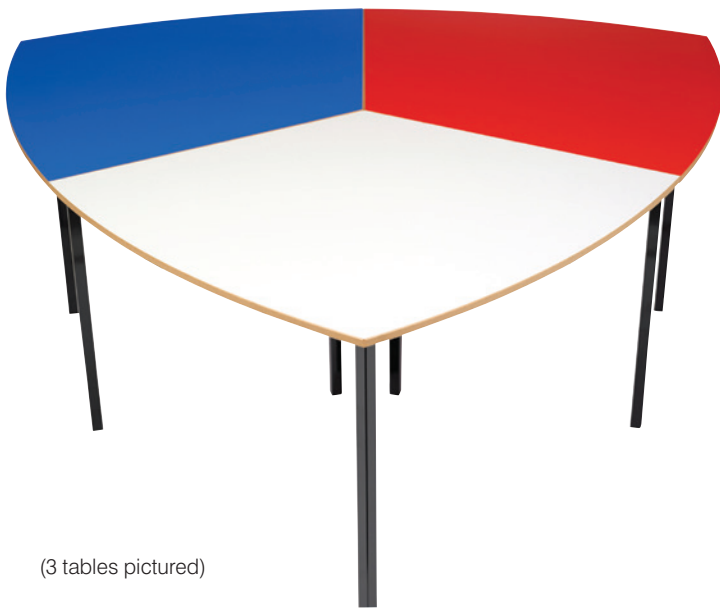

Tri table

(3 tables pictured)

Name: Tri table

Description: Flexible and collaborative. Sits up one to four on a single desk or comfortably six when three tables are grouped.

Code: RET91

Size: 1185W x 935mmD x 720mmH

Composition: 18mm Laminate top (Laminex E0 board)
38mm round steel tube legs
35 x 20mm steel frame (square tube)

Options: Height adjustable legs
Lockable castors
Other sizes available
Writeable surface
Compact laminate