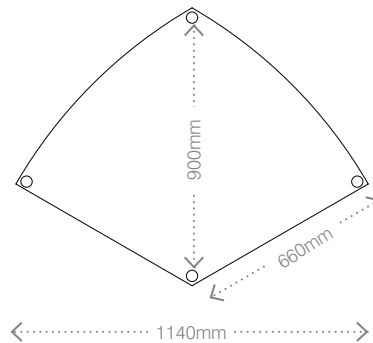

Tri table

(3 tables pictured)

Name: Tri table

Description: Flexible and collaborative. Sits up one to four on a single desk or comfortably six when three tables are grouped.

Code: RET91

Size: 1185W x 935mmD x 720mmH

Composition: 18mm Laminate top (Laminex E0 board)
38mm round steel tube legs
35 x 20mm steel frame (square tube)

Options: Height adjustable legs
Lockable castors
Other sizes available
Writeable surface
Compact laminate