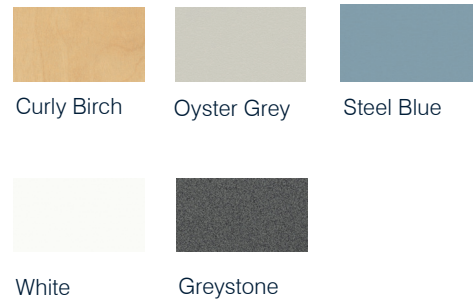

JELLYBEAN PRESCHOOL TABLE

RET801

SPECIFICATIONS
W1800 D1200 H500

PRODUCT DESCRIPTION

Jellybean Preschool Table is perfect for educators and early learners. Its unique shape allows for educators to oversee small group work.

OPTIONS

Wide range of table top colours (see House Colours)
Fixed & adjustable height
Writable Top (Wilsonart Markerboard / Laminex Diamond Gloss)
Castors

COMPOSITION

18mm Laminate top (Laminex E0 board)
35 x 20mm steel frame (tube legs)

Core Range

Premium Range

FRAME COLOURS

White (Default)