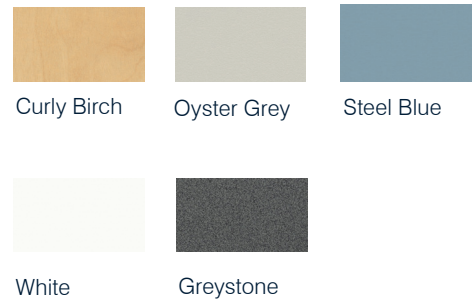

PRESCHOOL TRI TABLE

RET800

SPECIFICATIONS
W1180 D1200 H500

PRODUCT DESCRIPTION

Triangular shaped table ideal for collaborative learning.

Core Range

Premium Range

OPTIONS

- Wide range of table top colours (see House Colours)
- Fixed & adjustable height
- Writable Top (Wilsonart Markerboard / Laminex Diamond Gloss)
- Castors

COMPOSITION

- 18mm Laminate top (Laminex E0 board)
- 35 x 20mm steel frame (square tube)

FRAME COLOURS