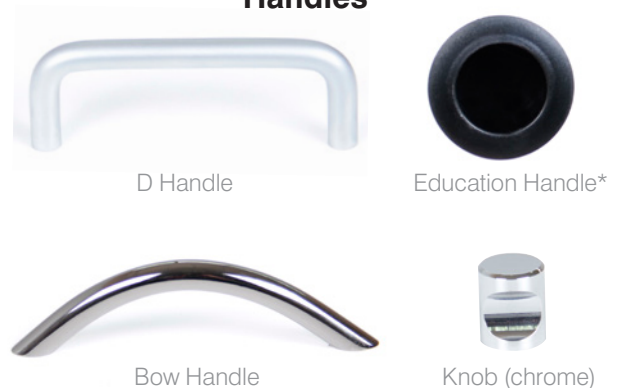

Handles

* Default unless specified