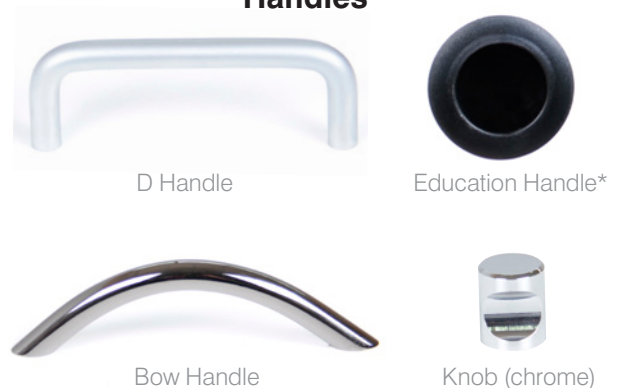

Handles

* Default unless specified