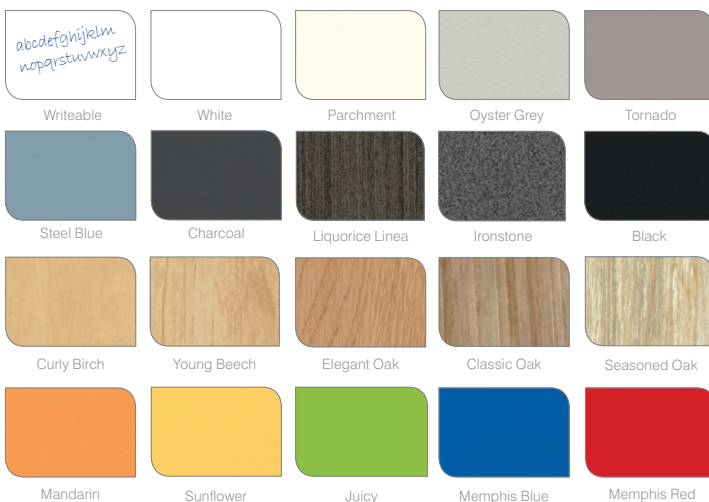

Single Desk with Slide Out Tray

Name: Single Desk with Slide Out Tray

Description: Student desk with a tote tray for easy storage, this is a durable compact classroom table. Built by Batger.

Code: RET42

Size: 650W x 600D x 545-750H

Composition: 18mm Laminate top (Laminex E0 board)
35 x 20mm steel frame (square tube)
Height adjustable legs (545-750mm)
Large black tote tray

Options: Wide range of table top colours
Writeable Top (Wilsonart Markerboard/Laminex Diamond Gloss)
Frame colour
Compact laminate
Lockable castors

Laminate colours

All board used is Australian sourced, E0 and Green Tag certified

More colours available - call 1300 553 240

Frame colours

Edging options:

Matching edging - matches standard laminate range
Polished edging - clear or black allows a more rounded finish.