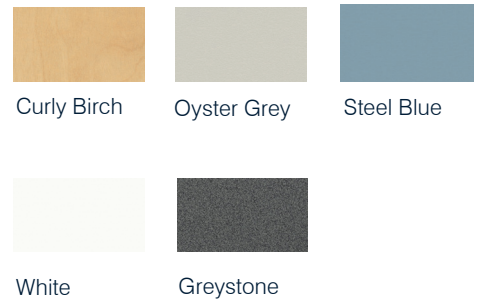

SIZES

Width (mm)	Depth (mm)	Height (mm)	Code
1500	600	740	RET221
1800	600	740	RET222

OPTIONS

- Wide range of table top colours (see House Colours)
- Writable Top (Wilsonart Markerboard / Laminex Diamond Gloss)
- Frame colour (See House Colours)
- Custom sizes
- Compact laminate

COMPOSITION

- 18mm Laminate top (Laminex E0 board)
- 38mm round steel tube legs

SPECIFICATIONS

W1200 D600 H740

Core Range

Premium Range

FRAME COLOURS

Black (Default)