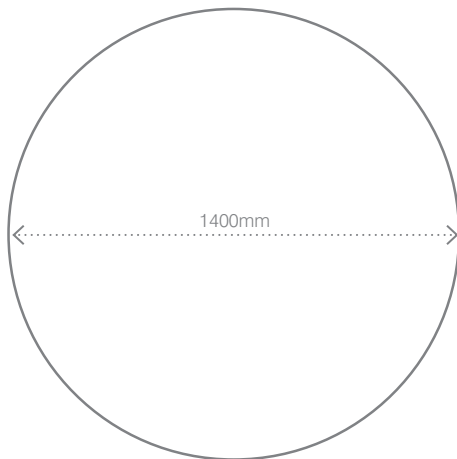

Six Leg table

Name: Six Leg table

Description: Round student table. Sits six students around outside.

Code: RET218

Size: 1400D x 720mmH

Composition: 18mm Laminate top (Laminex E0 board)
38mm round steel tube legs
35 x 20mm steel frame (square tube)

Options: Height adjustable legs
Lockable castors
Other sizes available
Compact laminate

Laminate colours

Frame colours

Edging options:

Matching edging - matches standard laminate range

Polished edging - clear or black allows a more rounded finish

More colours available - call 1300 553 240