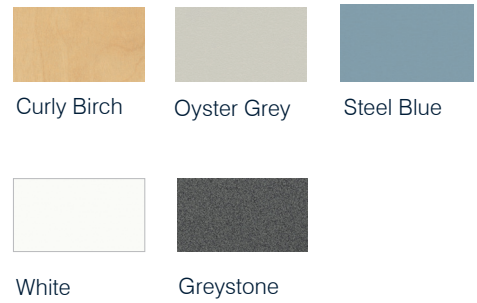

OXFORD D TABLE

CODE: RET212

PRODUCT DESCRIPTION

D shape collaborative table works well with RET19 Oxford Student desk. Modular and Flexible. Built by Batger to NSW DET standards.

OPTIONS

- Height adjustable legs
- Lockable castors
- Other sizes available
- Writeable surface
- Compact laminate
- Frame colour

COMPOSITION

- 18mm Laminate top (Laminex E0 board)
- Steel frame

SPECIFICATIONS

W1200 D1200 H720* or
Adjustable (545 - 750)

Core Range

Premium Range

FRAME COLOURS