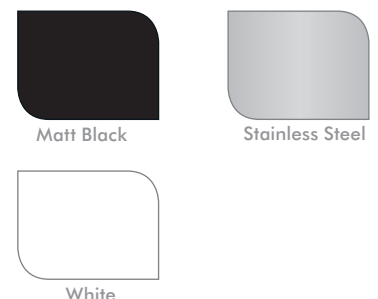

Disc Base Table

Name: Disc Base Table

Description: Black steel pedestal table with disc base. Stylish yet heavy duty base works well in all situations.

Code: RET209A 720mm Height, 540mm Diameter Disc Base, 900mm Diameter Table Top
 RET209B 720mm Height, 720mm Diameter Disc Base, 1200mm Diameter Table Top
 RET209C 720mm Height, XL Disc Base, 1500mm Diameter Table Top

Composition: 25mm Laminate top (Laminex E0 board)
 Disc Base

Options: Top available in variety of colours (see swatches)
 Custom sizes
 Writeable surface
 Compact laminate
 Stainless Steel
 Standard Powdercoat

Colours

More colours available - call 1300 553 240

Optional frame colours

More colours available

Edging options:
 Matching edging - matches standard laminate range