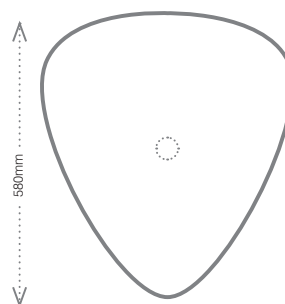

# Benson table

**Name:** Benson table

**Description:** Plectrum shaped student table. Ideal for laptops, common areas and break out spaces

**Code:** RET197

**Size/s:** 520W x 580D x Adj height

**Composition:** 18mm Laminate top (Laminex E0 board)  
Steel pedestal base

**Options:** Various fixed heights  
Lockable castors  
Writeable surface  
Compact laminate