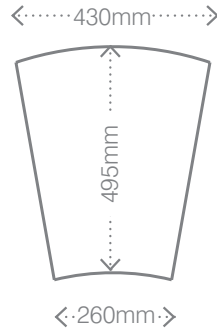

Wedge ottoman and desk

Name: Wedge Ottoman

Description: Wedge shaped single ottoman.

Code: RES94

Size: 260-430mmW x 495mmD x 430mmH

Composition: Timber base with Polystyrene carcass and foam padding. Upholstered in commercial fabric or vinyl. Nylon glides.

Options: Wide range of fabrics and vinyls available

Name: Wedge table

Description: Wedge shaped desk. 1/8th of circle.

Code: RET196

Size: 1150W x 750mmD x 720mmH

Composition: 18mm Laminate top (Laminex E0 board)
38mm round steel tube legs
35 x 20mm steel frame (square tube)