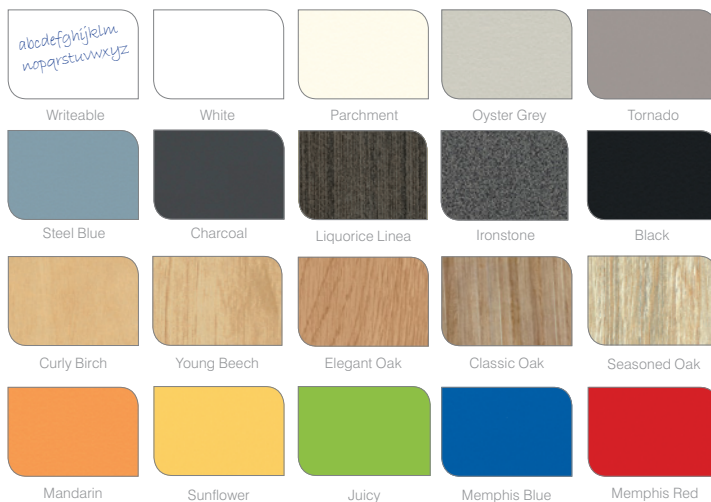

Five Star Bar Table

Name: Five Star bar table

Description: Five star base, pedestal bar table.
Heavy duty table with steel base and laminate top.

Code: RET140

Size/s: 600D x 1100H

Composition: 18mm Laminate top
(Laminex E0 board)
Steel Pedestal Base

Options: Various fixed heights
Various top sizes available
Custom sizes
Writeable surface
Compact laminate

Laminate colours

All board used is Australian sourced, E0 and Green Tag certified

More colours available - call 1300 553 240

Frame colours

Edging options:

Matching edging - matches standard laminate range
Polished edging - clear or black allows a more rounded finish.