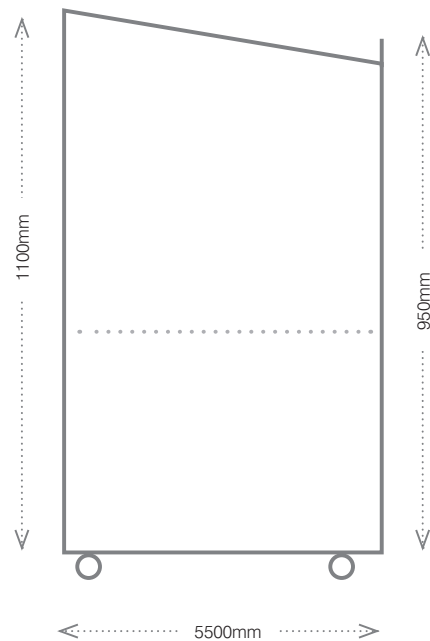

Teachers lecturn

Name: Teachers lecturn

Description: Mobile teachers lecturn, perfect for all presentations.

Code: RET137

Size/s: 600mmW x 550mmD x 1100mmH

Composition: 18mm Laminate board
(Laminex E0 board)
Castors

Options: Doors
Drawers
Additional shelves
Wide Colour range
Writeable surface
Compact laminate

Laminate colours

All board used is Australian sourced, E0 and Green Tag certified

More colours available - call 1300 553 240