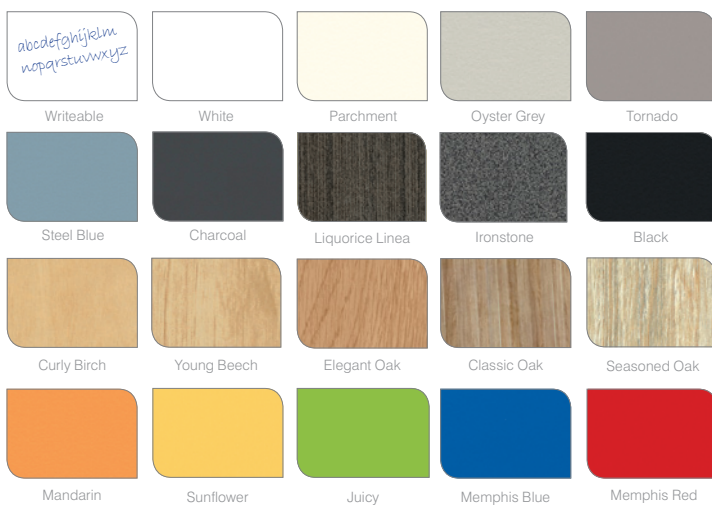

Code: RET116

Size: 1500mm x 750mm x 740mmH

Composition: 25mm Laminate top
Black leg and polished feet with glides

Options: Wide range of table top colours
Writeable Top (Wilsonart Markerboard / Laminex Diamond Gloss)
Chrome legs
Custom sizes
Compact laminate

Laminate colours

All board used is Australian sourced, E0 and Green Tag certified

More colours available - call 1300 553 240