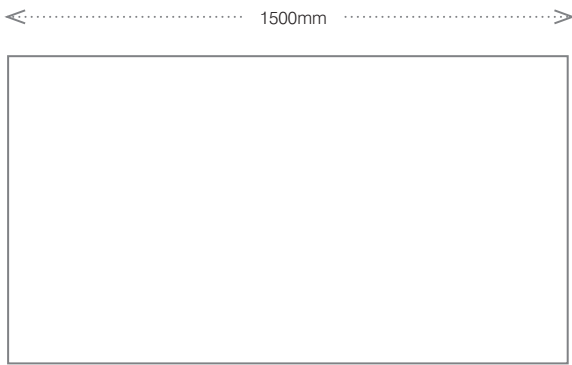

Executive Range Boardroom Table

Name: Executive Range Boardroom table

Description: Executive Range Boardroom Table is an innovative table base system, designed for commercial applications and suitable for a variety of configurations.

Code: RET116

Size: 1500mm x 750mm x 740mmH

Composition: 25mm Laminate top
Black leg and polished feet with glides

Options: Wide range of table top colours
Writeable Top (Wilsonart Markerboard / Laminex Diamond Gloss)
Chrome legs
Custom sizes
Compact laminate