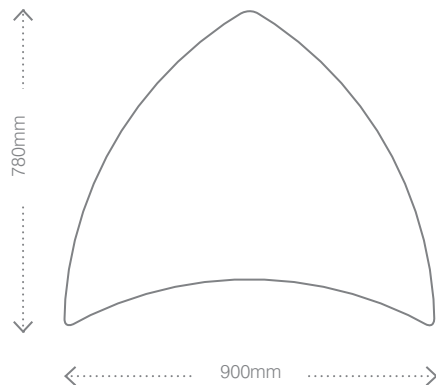

# Wheel table

**Name:** Wheel table

**Description:** Flexible and collaborative. Works well for traditional presentation style teaching and groups together to make unlimited configurations including 1800mm round table.

**Code:** RET104

**Size:** 900W x 780mmD x 720mmH

**Composition:** 18mm Laminate top (Laminex E0 board)  
38mm round steel tube legs  
35 x 20mm steel frame (square tube)

**Options:** Height adjustable legs  
Lockable castors  
Other sizes available  
Writeable surface  
Compact laminate