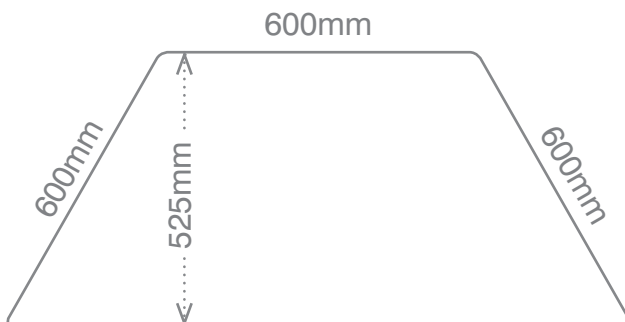

Oxford Trap Table

pictured with height adjustable legs (optional)

Name: Oxford Trap Table

Description: Trap Tables are a student desk which will instantly improve classroom aesthetics and can be arranged in clusters to promote group learning.

Code: RET10

Size: 1200W x 600D x Adjustable & Fixed Heights

Composition: 18mm Laminate top
(Laminex E0 board)
35 x 20mm Steel frame

Options: Custom size tops
Wide range of table top colours
Writable Top (Wilsonart Markerboard / Laminex Diamond Gloss)
Compact laminate
Clear or black polished edge
Frame Colour
Lockable castors