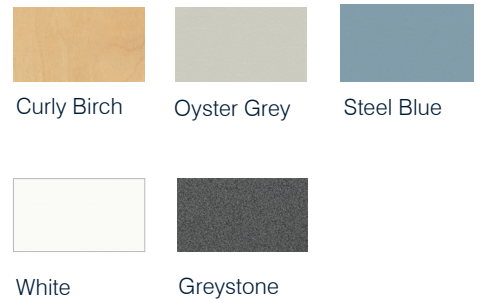

CANTILEVER SCHOOL DESK

CODE: RET09

PRODUCT DESCRIPTION

Cantilever desks maximise space with style and functionality. Pair with our student chairs to complete your classroom. Built by Batger

OPTIONS

- Wide range of table top colours (see House Colours)
- Writable Top (Wilsonart Markerboard / Laminex Diamond Gloss)
- Frame colour (See House Colours)
- Custom sizes
- Compact laminate
- Clear or black polished edge

COMPOSITION

- 18mm Laminate top (Laminex E0 board)
- 35 x 20mm steel frame (square tube)

SPECIFICATIONS

W600 D500 H720

Core Range

Premium Range

FRAME COLOURS