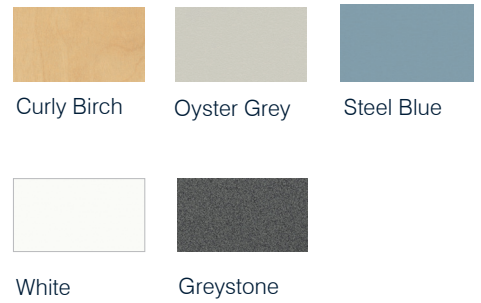

OPTIONS

- Wide range of table top colours (see House Colours)
- Writable Top (Wilsonart Markerboard / Laminex Diamond Gloss)
- Frame colour (See House Colours)
- Custom sizes
- Compact laminate

COMPOSITION

- 18mm Laminate top (Laminex E0 board)
- 35 x 20mm steel frame (square tube)

SPECIFICATIONS

W600 D600 H720

Core Range

Premium Range

FRAME COLOURS