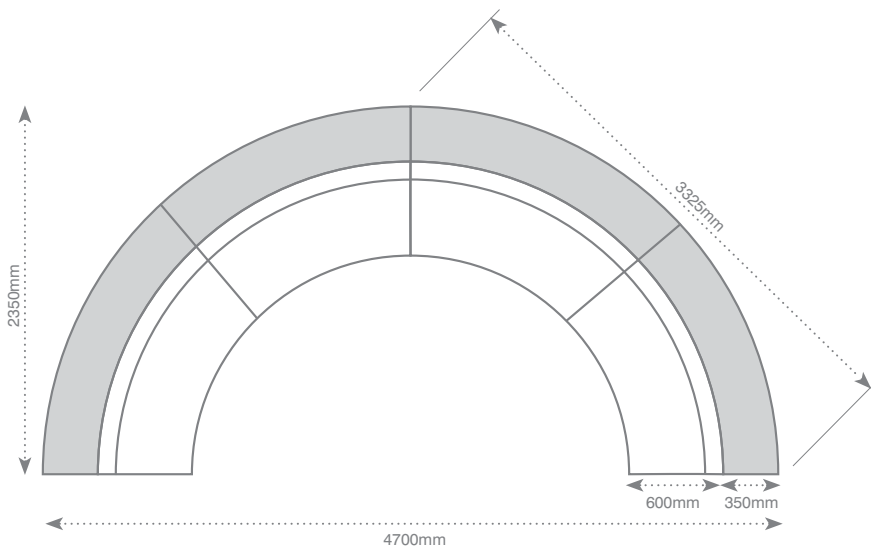

Gumbuyah Bookcase suite

Large Gumbuyah Bookcase Suite (RES97)

8 pieces (4 Lounges - 4 Bookcases)

Small Gumbuyah Bookcase Suite (RES98)

6 pieces (2 Lounges - 4 Bookcases)

Name: Gumbuyah Bookcase Suite

Description: Gumbuyah curved lounge with accompanying bookshelf. Two sizes available, creates semi-circle.

Code: RES97 (Large) - RES98 (Small)

Size: 4700mm D (Large) 3100mm D (Small)

Seat Composition: Timber frame with foam padding. Upholstered in commercial fabric or vinyl. Nylon glides or castors.

Bookcase Composition: 18mm E0 board
Available with feet or castors