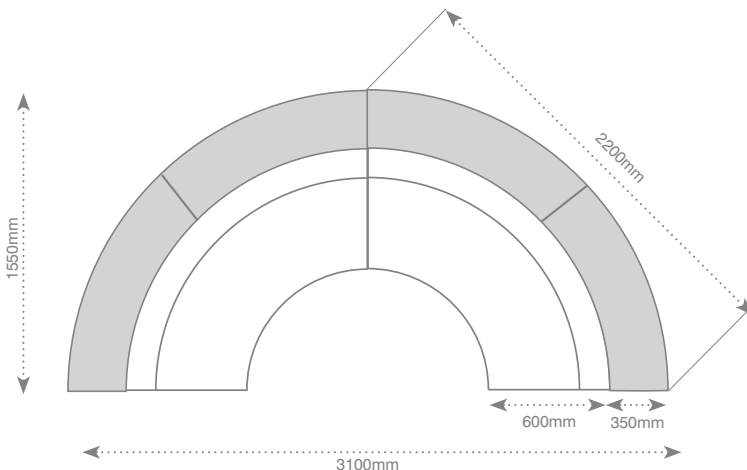

Gumbuyah Bookcase suite

Large Gumbuyah Bookcase Suite (RES97)

8 pieces (4 Lounges - 4 Bookcases)

Small Gumbuyah Bookcase Suite (RES98)

6 pieces (2 Lounges - 4 Bookcases)

Name: Gumbuyah Bookcase Suite

Description: Gumbuyah curved lounge with accompanying bookshelf. Two sizes available, creates semi-circle.

Code: RES97 (Large) - RES98 (Small)

Size: 4700mm D (Large) 3100mm D (Small)

Seat Composition: Timber frame with foam padding. Upholstered in commercial fabric or vinyl. Nylon glides or castors.

Bookcase Composition: 18mm E0 board
Available with feet or castors