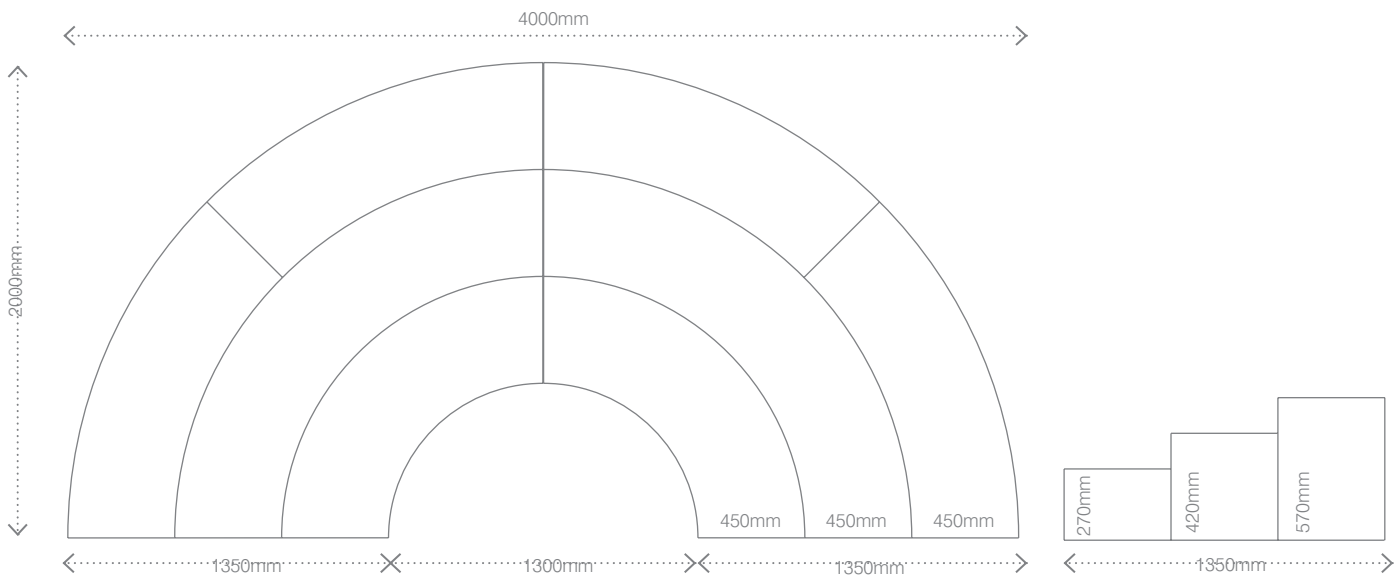

Soft theatre suite

Name: Soft Theatre Suite

Description: Eight piece soft theatre suite. Flexible furniture that can be arranged in many configurations.

Code: RES95

Size: 4000mm Diameter x 2000 Depth

Composition: Timber base with Polystyrene carcass and foam padding. Upholstered in commercial fabric or vinyl. Nylon glides.