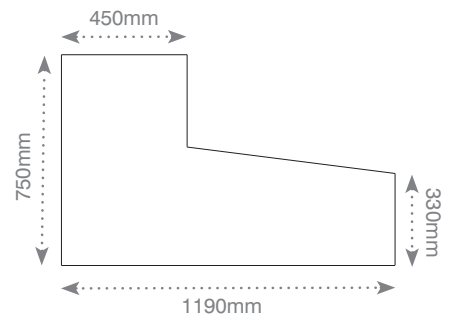

Code: RES92

Size: 1190mmW x 750mmD x 440mmH (per piece)

Lounge Composition: 2 Ottomans
Timber base
Polystyrene carcass
Foam padding
Nylon glides

Options: Wide range of fabrics and vinyls
Lockable castors