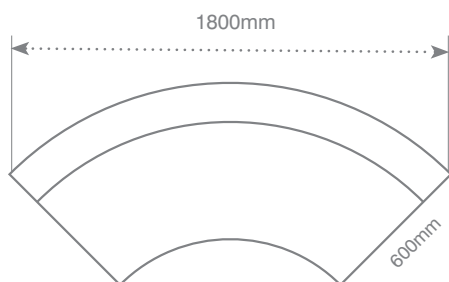

Booth Lounge (Curved)

Concave Booth Lounge - RES86

Convex Booth Lounge - RES85

Name: Convex and Concave Booth Lounge

Description: Flexible and contemporary curved booth lounges. Works well with Straight booth lounge (RES75) and forms part of Gumbuyah suite

Code: Concave Booth Lounge - RES86
Convex Booth Lounge - RES85

Size: 1800mmW x 600mmD x 900mmH

Composition: Timber frame with foam padding.
Upholstered in commercial fabric or vinyl. Nylon glides or castors.