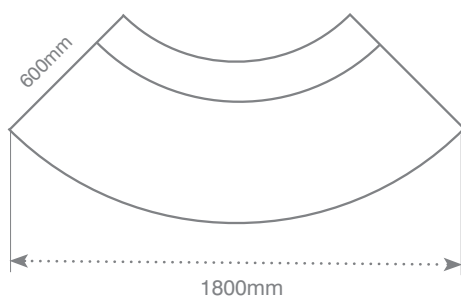

Booth Lounge (Curved)

Concave Booth Lounge - RES86

Convex Booth Lounge - RES85

Name: Convex and Concave Booth Lounge

Description: Flexible and contemporary curved booth lounges. Works well with Straight booth lounge (RES75) and forms part of Gumbuyah suite

Code: Concave Booth Lounge - RES86
Convex Booth Lounge - RES85

Size: 1800mmW x 600mmD x 900mmH

Composition: Timber frame with foam padding.
Upholstered in commercial fabric or vinyl. Nylon glides or castors.