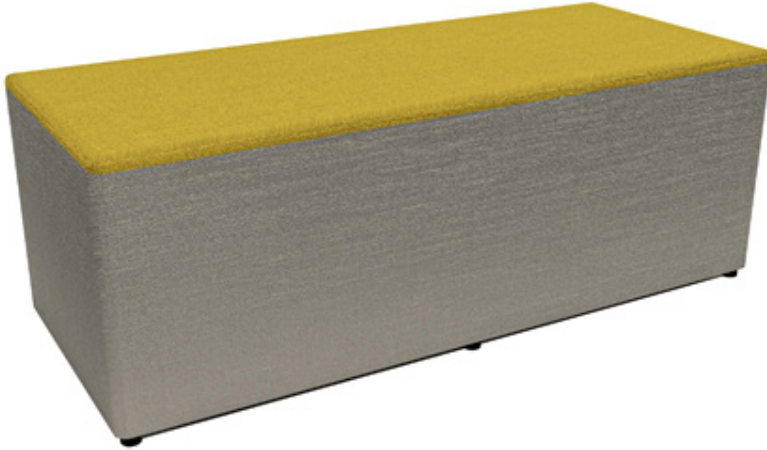

DUAL OTTOMAN

CODE: RES79

SPECIFICATIONS

W1200 D500 H450

PRODUCT DESCRIPTION

Dual Ottoman is great to pair with other soft furnishings to enhance a space. Built by Batger.

STANDARD RANGE SWATCHES

KEYLARGO

LUSTRELL CHARISMA (VINYL)

ASHCROFT ENCORE

Premium range available - see House Colour brochure.

OPTIONS

Wide range of fabrics and vinyls (see House Colours)

COMPOSITION

- Timber base
- Polystyrene carcass
- Foam padding
- Nylon glides

RELATED PRODUCTS

CURVED OTTOMAN
CODE: RES72

JELLY BEAN OTTOMAN
CODE: RES78