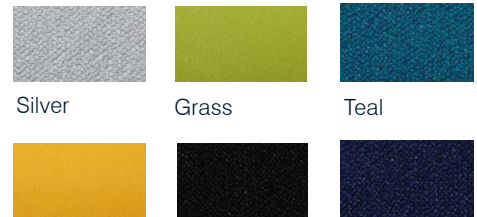

DUAL OTTOMAN

CODE: RES79

SPECIFICATIONS

W1200 D500 H450

PRODUCT DESCRIPTION

Dual Ottoman is great to pair with other soft furnishings to enhance a space. Built by Batger.

STANDARD RANGE SWATCHES

KEYLARGO

LUSTRELL CHARISMA (VINYL)

ASHCROFT ENCORE

Premium range available - see House Colour brochure.

OPTIONS

Wide range of fabrics and vinyls (see House Colours)

COMPOSITION

- Timber base
- Polystyrene carcass
- Foam padding
- Nylon glides

RELATED PRODUCTS

CURVED OTTOMAN
CODE: RES72

JELLY BEAN OTTOMAN
CODE: RES78