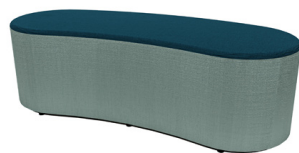

DUAL OTTOMAN

CODE: RES79

SPECIFICATIONS

W1200 D500 H450

PRODUCT DESCRIPTION

Dual Ottoman is great to pair with other soft furnishings to enhance a space. Built by Batger.

STANDARD RANGE SWATCHES

KEYLARGO

LUSTRELL CHARISMA (VINYL)

ASHCROFT ENCORE

Premium range available - see House Colour brochure.

OPTIONS

Wide range of fabrics and vinyls (see House Colours)

COMPOSITION

- Timber base
- Polystyrene carcass
- Foam padding
- Nylon glides

RELATED PRODUCTS

CURVED OTTOMAN
CODE: RES72

JELLY BEAN OTTOMAN
CODE: RES78