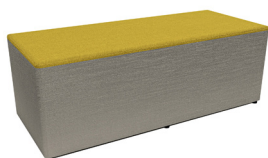

CURVED OTTOMAN

CODE: RES72

SPECIFICATIONS

W1200 D500 H450

PRODUCT DESCRIPTION

Curved Ottoman seating allows for endless layout possibilities to suit any space. Built by Batger

STANDARD RANGE SWATCHES

KEYLARGO

Teal

Premium range available - see House Colour brochure.

OPTIONS

Wide range of fabrics and vinyls (see House Colours)

COMPOSITION

Timber base

Polystyrene carcass

Foam padding

Nylon glides

RELATED PRODUCTS

DUAL OTTOMAN

CODE: RES79

JELLY BEAN OTTOMAN

CODE: RES78