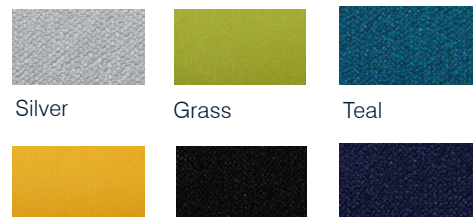

### STANDARD RANGE SWATCHES

### OPTIONS

Wide range of fabrics and vinyls (see House Colours)

### COMPOSITION

- Timber base
- Polystyrene carcass
- Foam padding
- Nylon glides

Premium range available - see House Colour brochure.