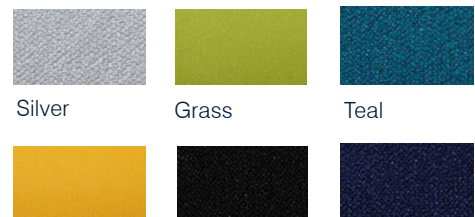

PYRAMID OTTOMAN

CODE: RES69

SPECIFICATIONS

W500 H450

PRODUCT DESCRIPTION

Comfortable seating for breakout spaces, common areas and libraries. Built by Batger.

STANDARD RANGE SWATCHES

KEYLARGO

LUSTRELL CHARISMA (VINYL)

ASHCROFT ENCORE

Premium range available - see House Colour brochure.

OPTIONS

Wide range of fabrics and vinyls (see House Colours)

COMPOSITION

Timber base
Polystyrene carcass
Foam padding
Nylon glides