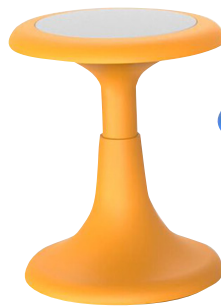

Flex Stool

Name: Flex Stool

Description: Simple lightweight plastic stool, promotes healthy sitting with mobility. Rock side to side, backwards and forwards thanks its soft curved base design. Compact, lightweight with a non slip base and inbuilt handle.

Size: 300 Diameter x various heights

Codes: RES307 (430H), RES308 (380H), RES09 (330H)

Composition: ABS and PVC

Options: Red, Yellow, Blue Green

Shaker Stool

Name: Shaker Stool

Description: Simple lightweight plastic stool, lots of fun for students.

Size: 300mmD x 425mmH

Codes: RES304

Composition: Polypropylene

Options: Sky Blue or Red