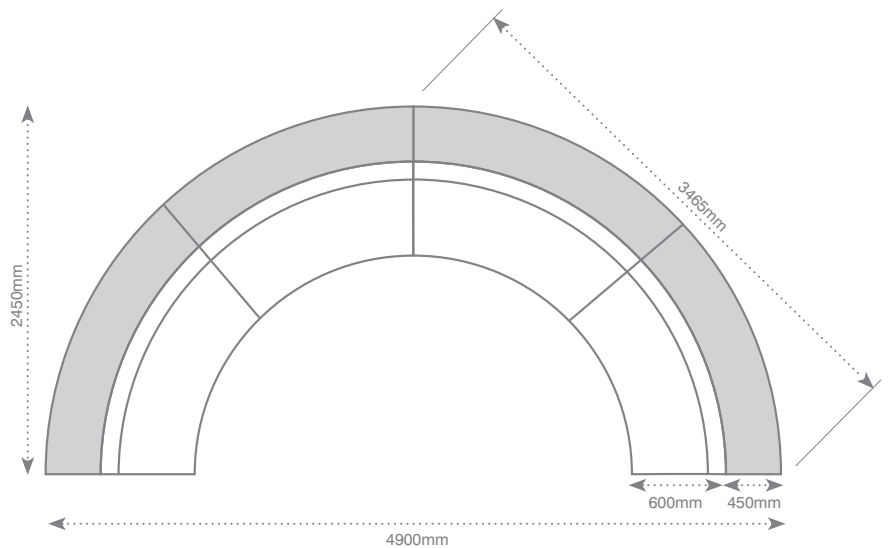

Gumbuyah Ottoman Suite

Large Gumbuyah Ottoman Suite (RES257)

8 pieces

Small Gumbuyah Ottoman Suite (RES258)

6 pieces

Name: Gumbuyah Ottoman Suite

Description: Gumbuyah Ottoman suite is perfect for shared spaces and collaborative learning. This suite offers multiple configuration options.

Code: RES257 (Large) - RES258 (Small)

Size: 4900mm D (Large) 3300mm D (Small)

Seat Composition: Timber frame with foam padding. Upholstered in commercial fabric or vinyl. Nylon glides.

Options: Wide range of fabrics & vinyls
Lockable castors