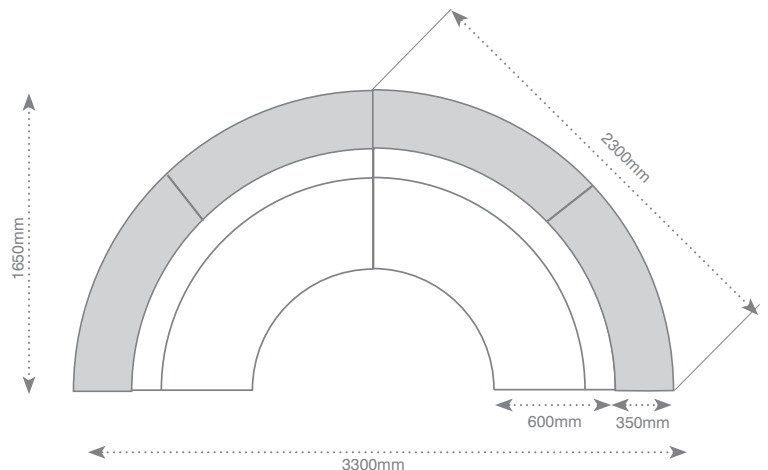

Gumbuyah Ottoman Suite

Large Gumbuyah Ottoman Suite (RES257)

8 pieces

Small Gumbuyah Ottoman Suite (RES258)

6 pieces

Name: Gumbuyah Ottoman Suite

Description: Gumbuyah Ottoman suite is perfect for shared spaces and collaborative learning. This suite offers multiple configuration options.

Code: RES257 (Large) - RES258 (Small)

Size: 4900mm D (Large) 3300mm D (Small)

Seat Composition: Timber frame with foam padding. Upholstered in commercial fabric or vinyl. Nylon glides.

Options: Wide range of fabrics & vinyls
Lockable castors