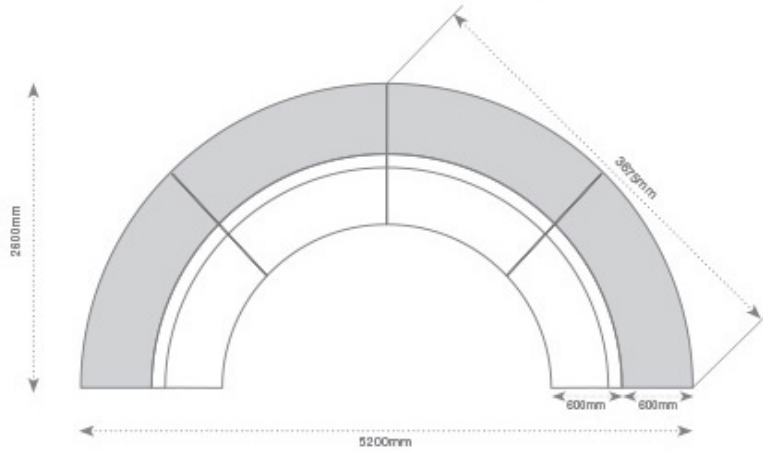

FRAME COLOURS

Black (Default) Charcoal

White APO Grey

LARGE GUMBUYAH SUITE

CODE: RES255

Large Gumbuyah Bench Suite (RES255)

8 pieces (4 Lounges - 4 Bench tables)

Small Gumbuyah Bench Suite (RES256)