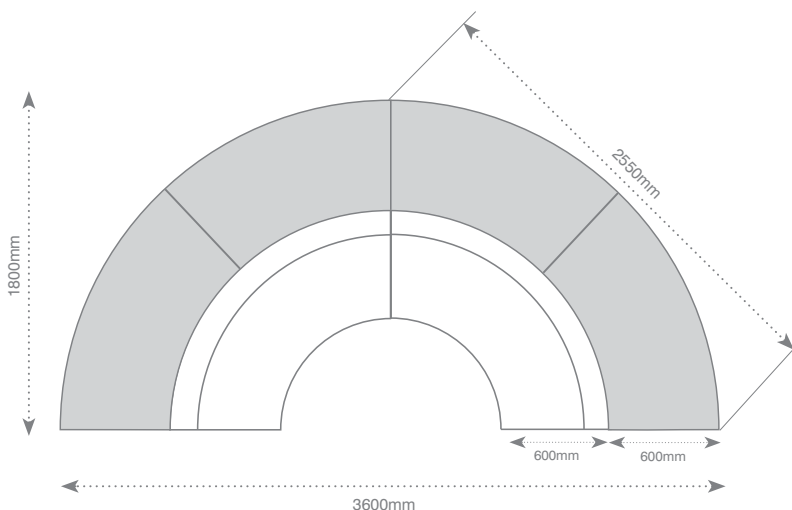

## Small Gumbuyah Bench Suite (RES256)

4 pieces (2 Lounges - 4 Bench tables)

**Name:** Gumbuyah Bench Suite

**Description:** Gumbuyah curved lounge with accompanying bench tables. Two sizes available, creates semi-circle.

**Code:** RES255 (Large) - RES256(Small)

**Size:** 5200mm D (Large) 3600mm D (Small)

**Seat Composition:** Timber frame with foam padding.  
Upholstered in commercial fabric or vinyl. Nylon glides or castors.