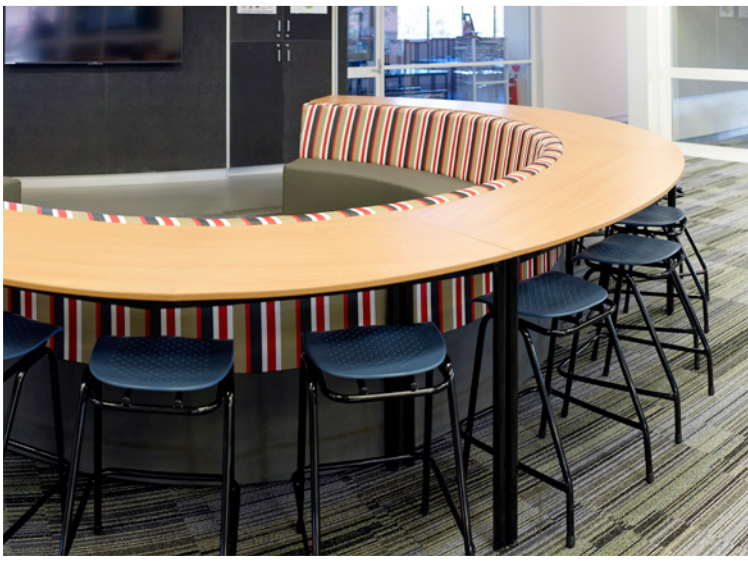

## Large Gumbuyah Bench Suite (RES255)

8 pieces (4 Lounges - 4 Bench tables)

## Small Gumbuyah Bench Suite (RES256)

4 pieces (2 Lounges - 4 Bench tables)

**Name:** Gumbuyah Bench Suite

**Description:** Gumbuyah curved lounge with accompanying bench tables. Two sizes available, creates semi-circle.

**Code:** RES255 (Large) - RES256(Small)

**Size:** 5200mm D (Large) 3600mm D (Small)

**Seat Composition:** Timber frame with foam padding.  
Upholstered in commercial fabric or vinyl. Nylon glides or castors.

**Table Composition:** 18mm E0 board  
Steel Frame

**Options:** Wide range of fabrics  
Lockable castors  
Wide range of fabrics and vinyls  
Wide range of laminate colours including writeable surface and compact laminate