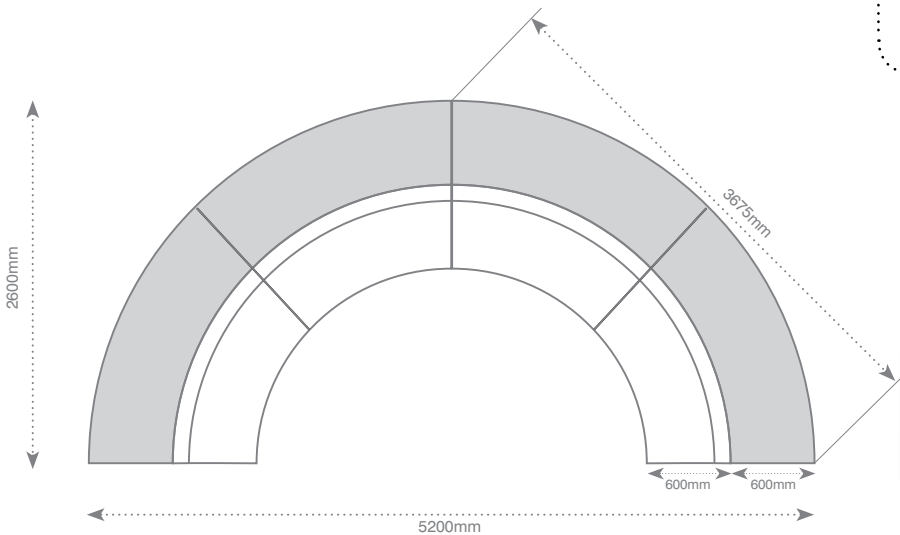

## Small Gumbuyah Bench Suite (RES256)

4 pieces (2 Lounges - 4 Bench tables)

**Name:** Gumbuyah Bench Suite

**Description:** Gumbuyah curved lounge with accompanying bench tables. Two sizes available, creates semi-circle.

**Code:** RES255 (Large) - RES256(Small)

**Size:** 5200mm D (Large) 3600mm D (Small)

**Seat Composition:** Timber frame with foam padding.  
Upholstered in commercial fabric or vinyl. Nylon glides or castors.