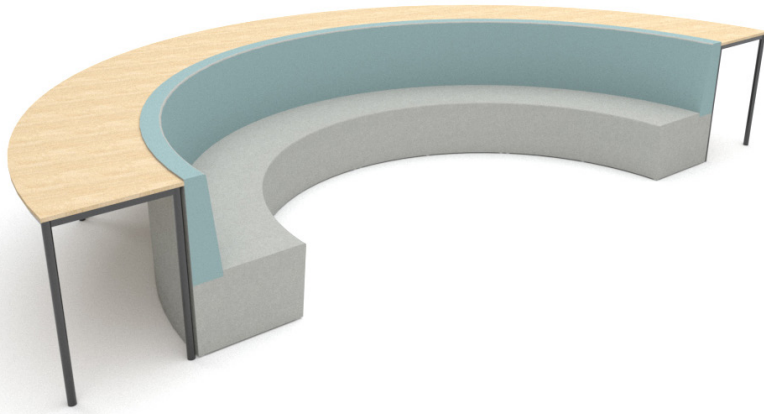

LARGE GUMBUYAH SUITE

CODE: RES255

PRODUCT DESCRIPTION

Large Gumbuyah curved lounge with accompanying bench table. Two sizes available - **(see RES256 Small Gumbuyah Suite)** creates semi-circle.

OPTIONS

- Lockable castors
- Wide range of table top colours (see House Colours)
- Writable Top (Wilsonart Markerboard / Laminex Diamond Gloss)
- Wide range of fabrics & vinyls (see House Colours)
- Frame colour (See House Colours)
- Compact laminate
- Stools available but not included in suite

BENCH COMPOSITION

- 18mm Laminate top (Laminex E0 board)
- Steel Frame
- Large suite seats 12 on the outside & 8 in the centre
- Small suite seats 8 on the outside & 4 in the centre

LOUNGE COMPOSITION

- Timber carcass
- Foam padding
- Upholstered in commercial fabric or vinyl
- Nylon glides or castorscentre

SPECIFICATIONS

W5200 D2600 H900

Soft Furnishings - Core Range

KEYLARGO

Ash Wasabi Sky

Marigold Paprika Denim

LUSTRELL CHARISMA (VINYL)

Ecru Seafoam Cloud