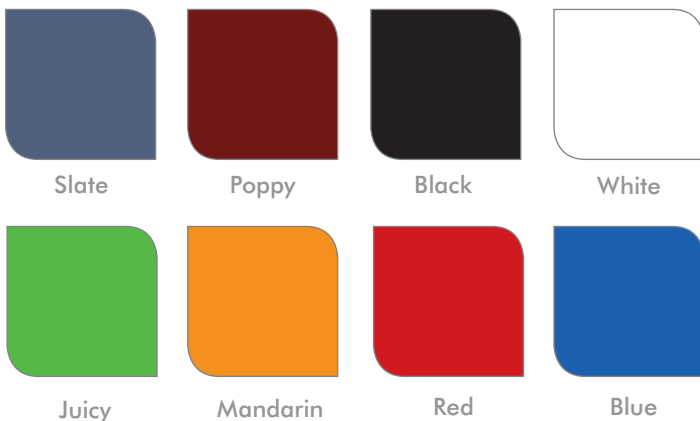

Seat and back colours

Built to Australian Standard:
AS/NZS 4610.2 1999
Educational Chairs
Strength, durability and stability